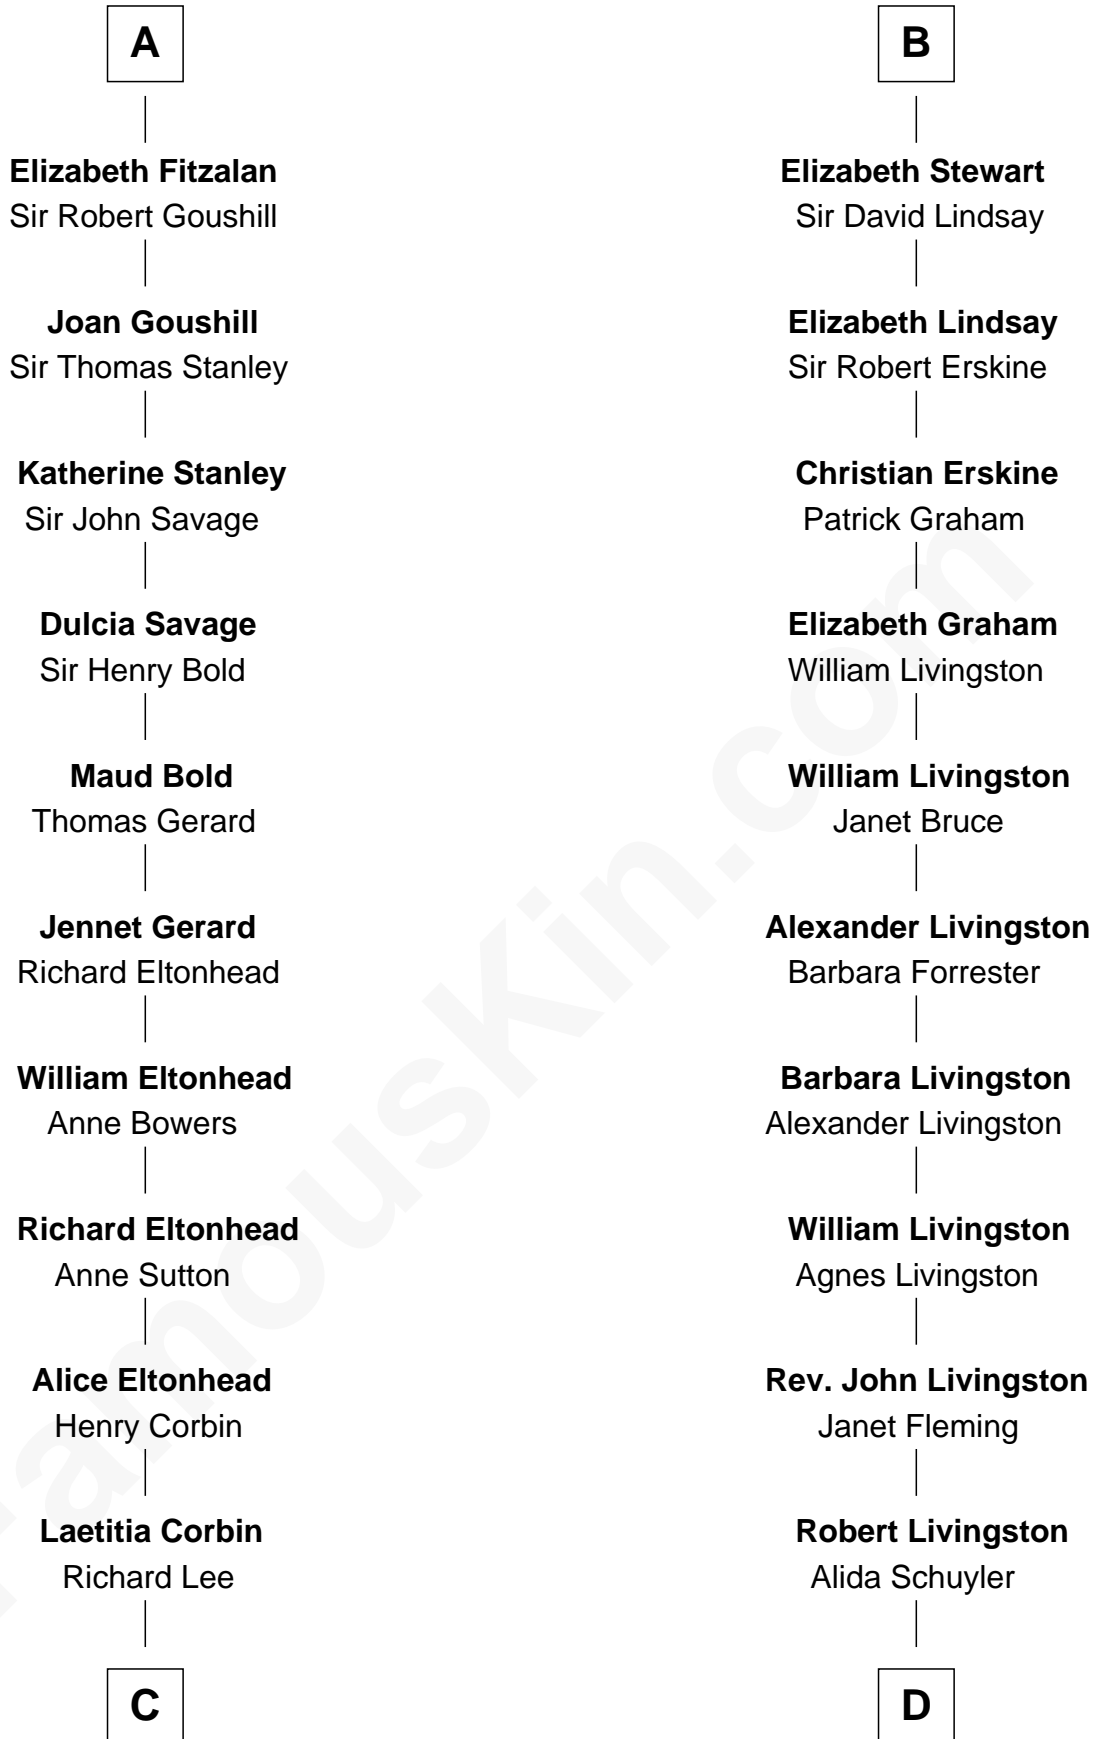

# FamousKin.com Relationship Chart of

**General Robert E. Lee**

*Confederate Army - U.S. Civil War*

18th cousin 2 times removed of

**Philip Livingston**

*Signer of the Declaration of Independence*

**C**

**Henry Lee**  
Mary Bland

**Col. Henry Lee**  
Lucy Grymes

**Maj. Gen. Henry Lee**  
Anne Hill Carter

**General Robert E. Lee**  
*Confederate Army - U.S. Civil War*

**D**

**Philip Livingston**  
Catrina Van Brugh

**Philip Livingston**  
*Signer of Declaration of Independence*