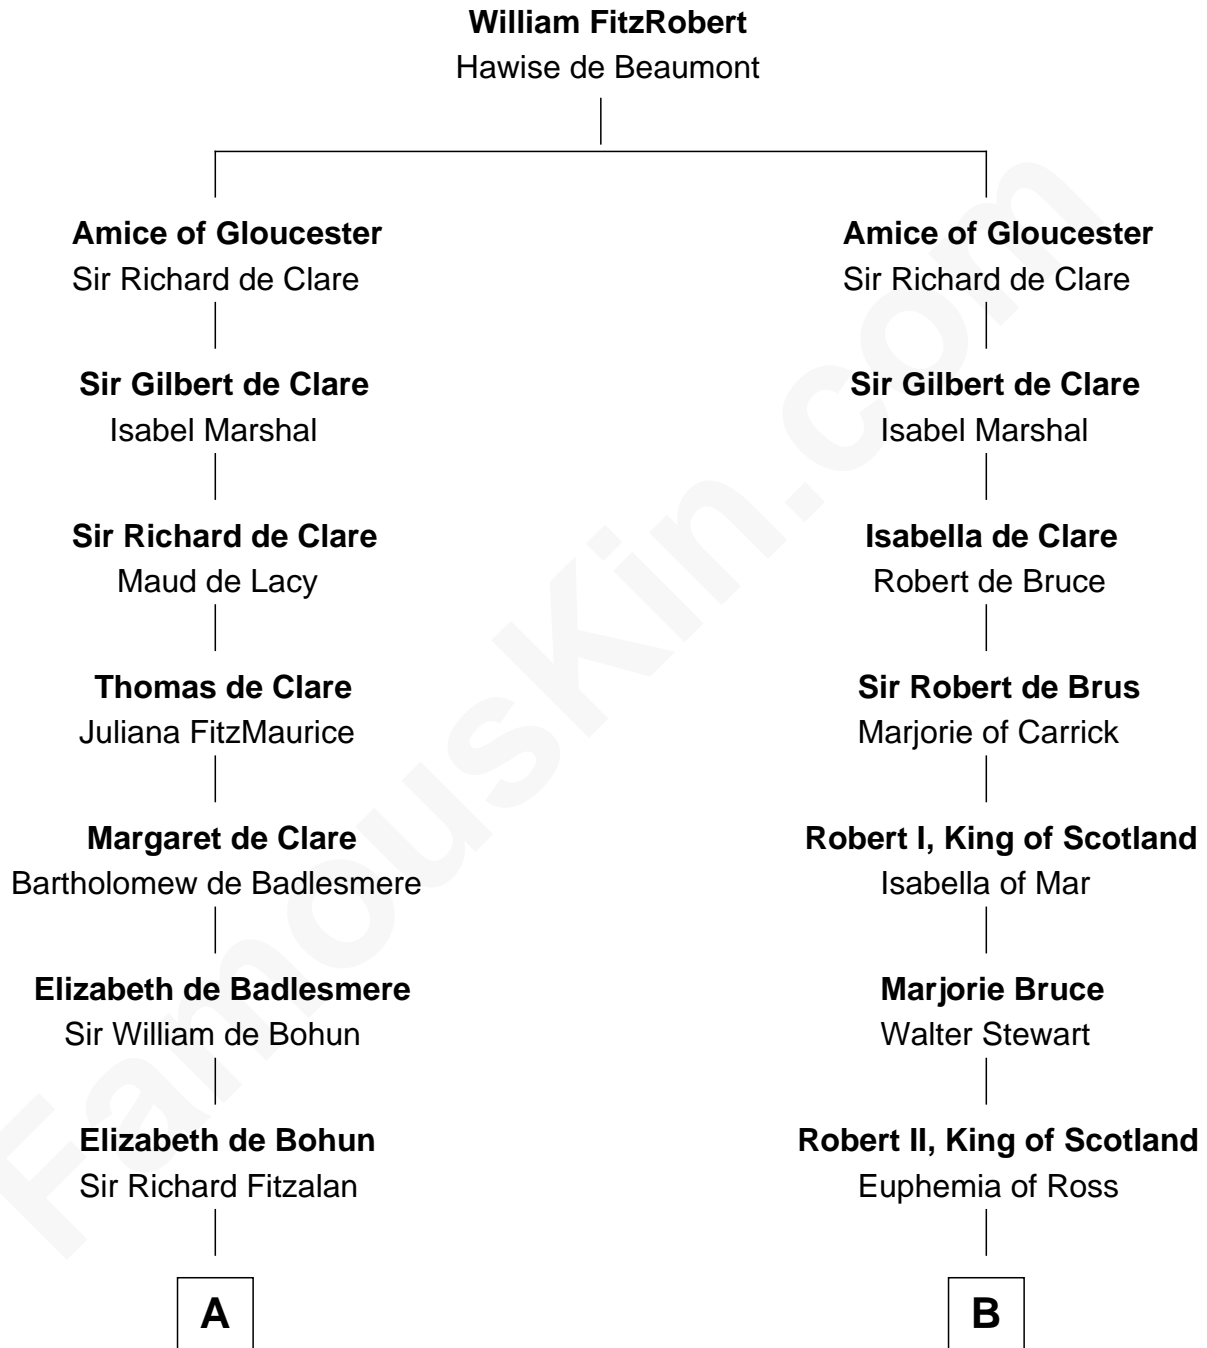

# FamousKin.com Relationship Chart of

**General Robert E. Lee**

*Confederate Army - U.S. Civil War*

18th cousin 2 times removed of

**Philip Livingston**

*Signer of the Declaration of Independence*

**C**

**Henry Lee**  
Mary Bland

**Col. Henry Lee**  
Lucy Grymes

**Maj. Gen. Henry Lee**  
Anne Hill Carter

**General Robert E. Lee**  
*Confederate Army - U.S. Civil War*

**D**

**Philip Livingston**  
Catrina Van Brugh

**Philip Livingston**  
*Signer of Declaration of Independence*