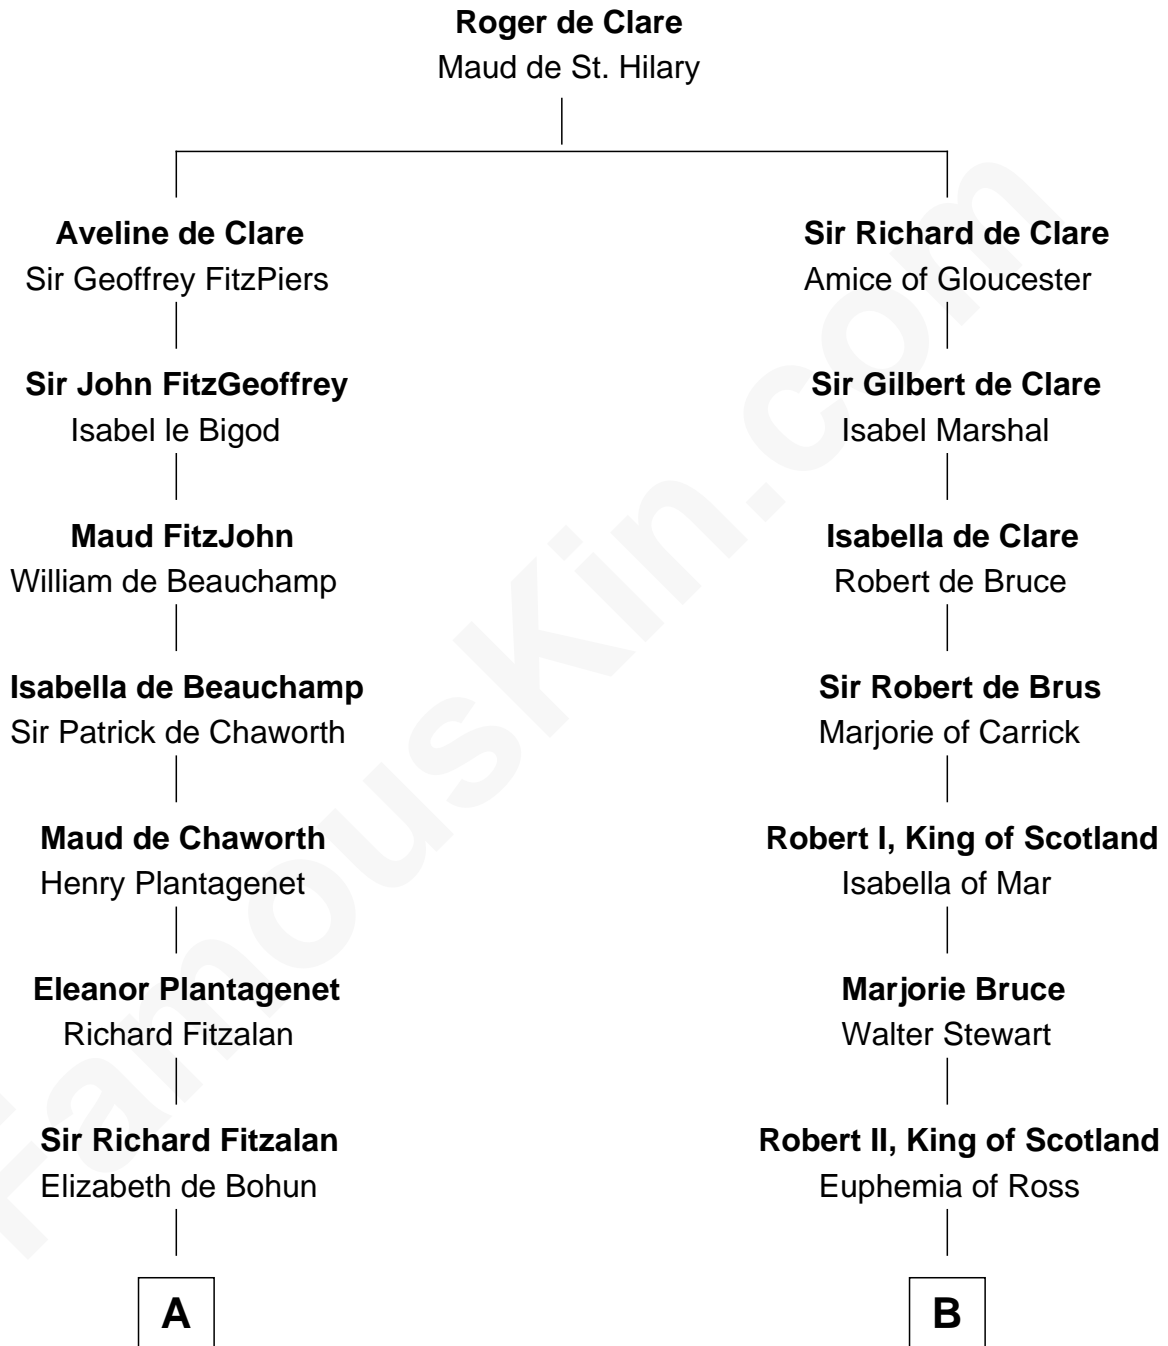

FamousKin.com

Relationship Chart of

General Robert E. Lee

Confederate Army - U.S. Civil War

18th cousin 2 times removed of

Philip Livingston

Signer of the Declaration of Independence

C

Henry Lee
Mary Bland

Col. Henry Lee
Lucy Grymes

Maj. Gen. Henry Lee
Anne Hill Carter

General Robert E. Lee
Confederate Army - U.S. Civil War

D

Philip Livingston
Catrina Van Brugh

Philip Livingston
Signer of Declaration of Independence