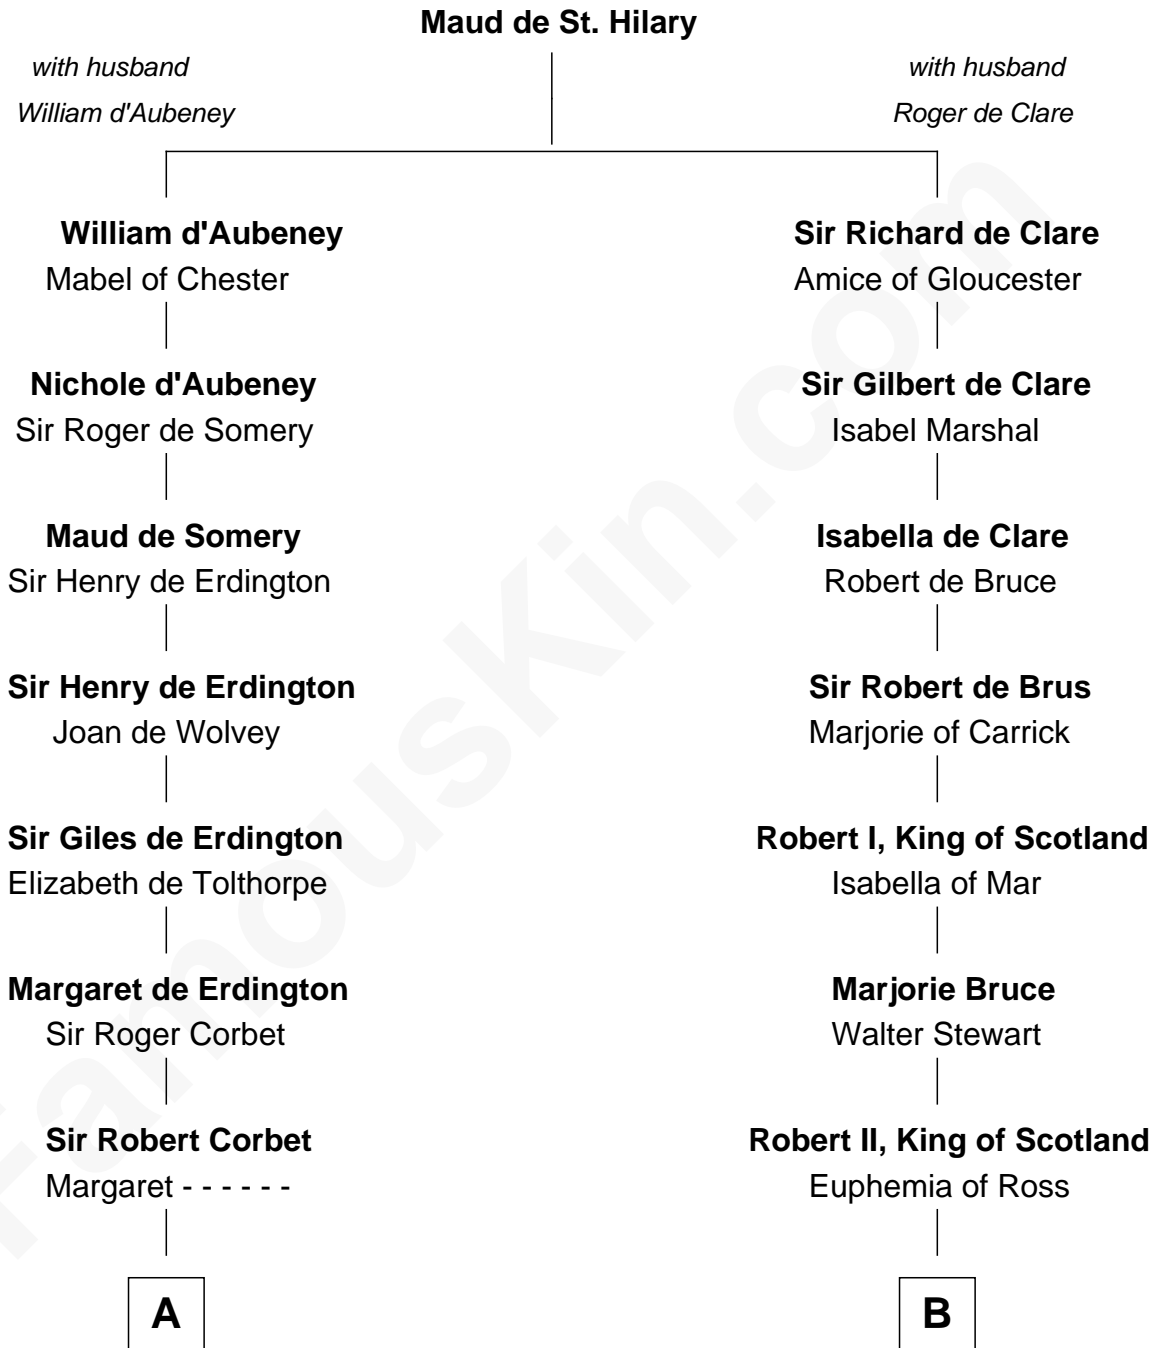

# FamousKin.com Relationship Chart of

**General Robert E. Lee**

*Confederate Army - U.S. Civil War*

18th cousin 2 times removed of

**Philip Livingston**

*Signer of the Declaration of Independence*

**C**

**Henry Lee**  
Mary Bland

**Col. Henry Lee**  
Lucy Grymes

**Maj. Gen. Henry Lee**  
Anne Hill Carter

**General Robert E. Lee**  
*Confederate Army - U.S. Civil War*

**D**

**Philip Livingston**  
Catrina Van Brugh

**Philip Livingston**  
*Signer of Declaration of Independence*