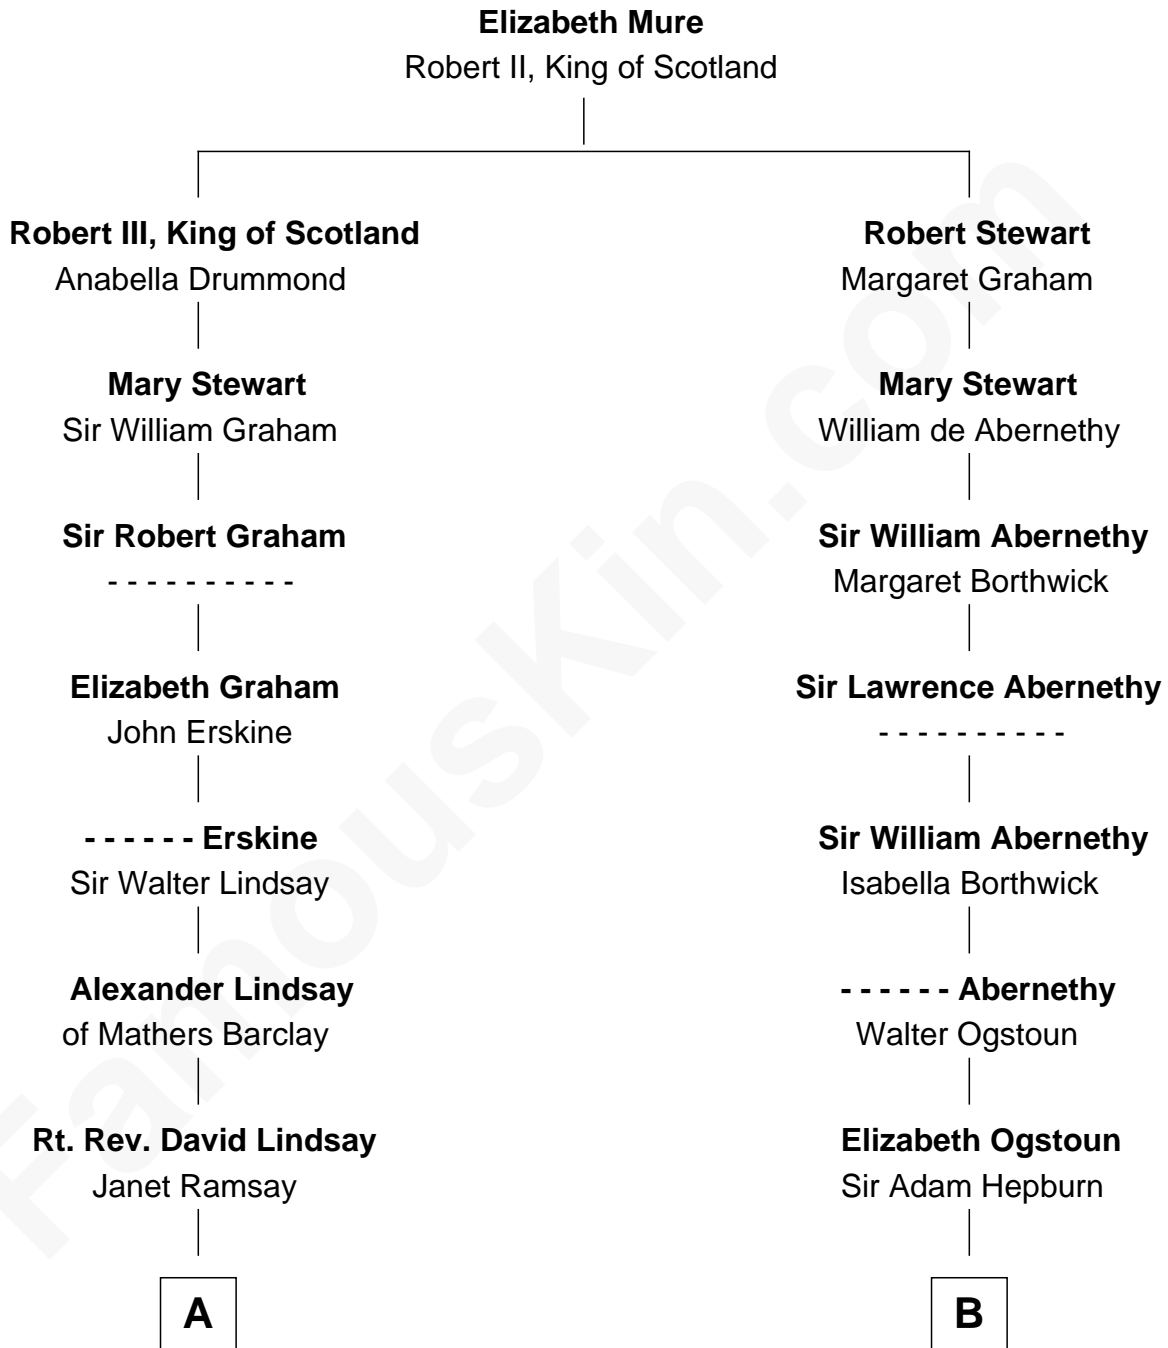

FamousKin.com Relationship Chart of

General Robert E. Lee

Confederate Army - U.S. Civil War

14th cousin of

Philip Livingston

Signer of the Declaration of Independence

A

Rachel Lindsay
Rt. Rev. John Spottiswoode

Sir Robert Spottiswoode
Bethia Morrison

Dr. Robert Spottiswoode
Catherine Mercer

Lt. Gov. Alexander Spotswood
Anne Butler Brayne

Anne Catherine Spotswood
Col. Bernard Moore

Anne Butler Moore
Charles Carter