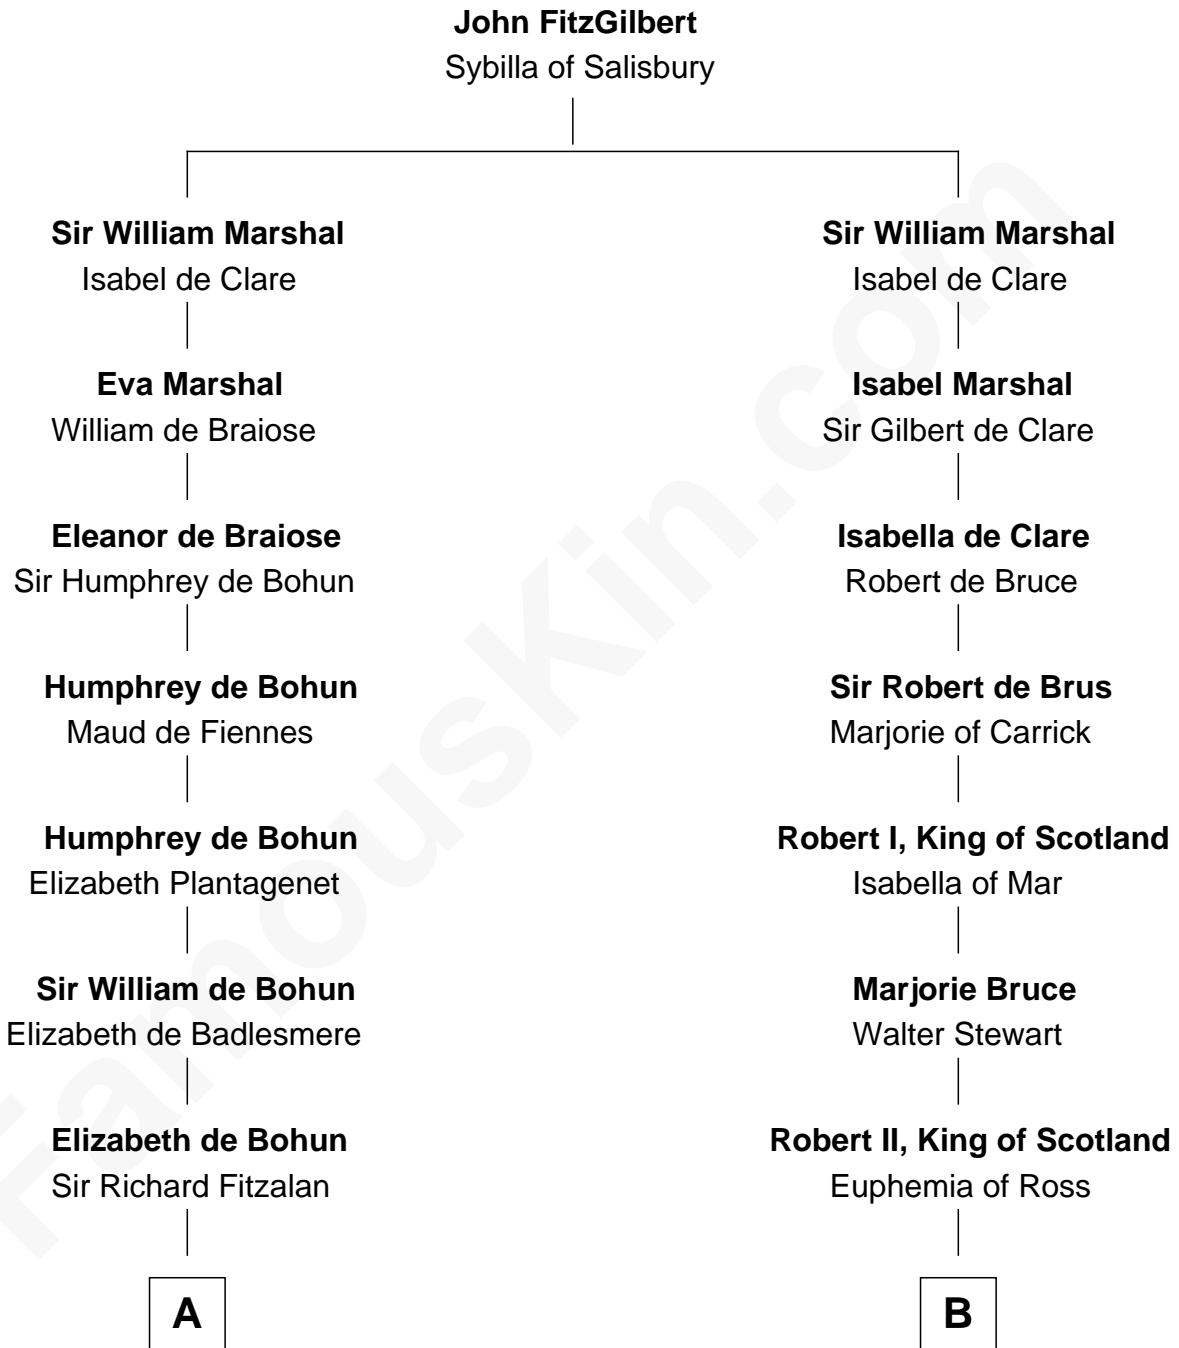

FamousKin.com Relationship Chart of

General Robert E. Lee

Confederate Army - U.S. Civil War

18th cousin 2 times removed of

Philip Livingston

Signer of the Declaration of Independence

C

Henry Lee
Mary Bland

Col. Henry Lee
Lucy Grymes

Maj. Gen. Henry Lee
Anne Hill Carter

General Robert E. Lee
Confederate Army - U.S. Civil War

D

Philip Livingston
Catrina Van Brugh

Philip Livingston
Signer of Declaration of Independence