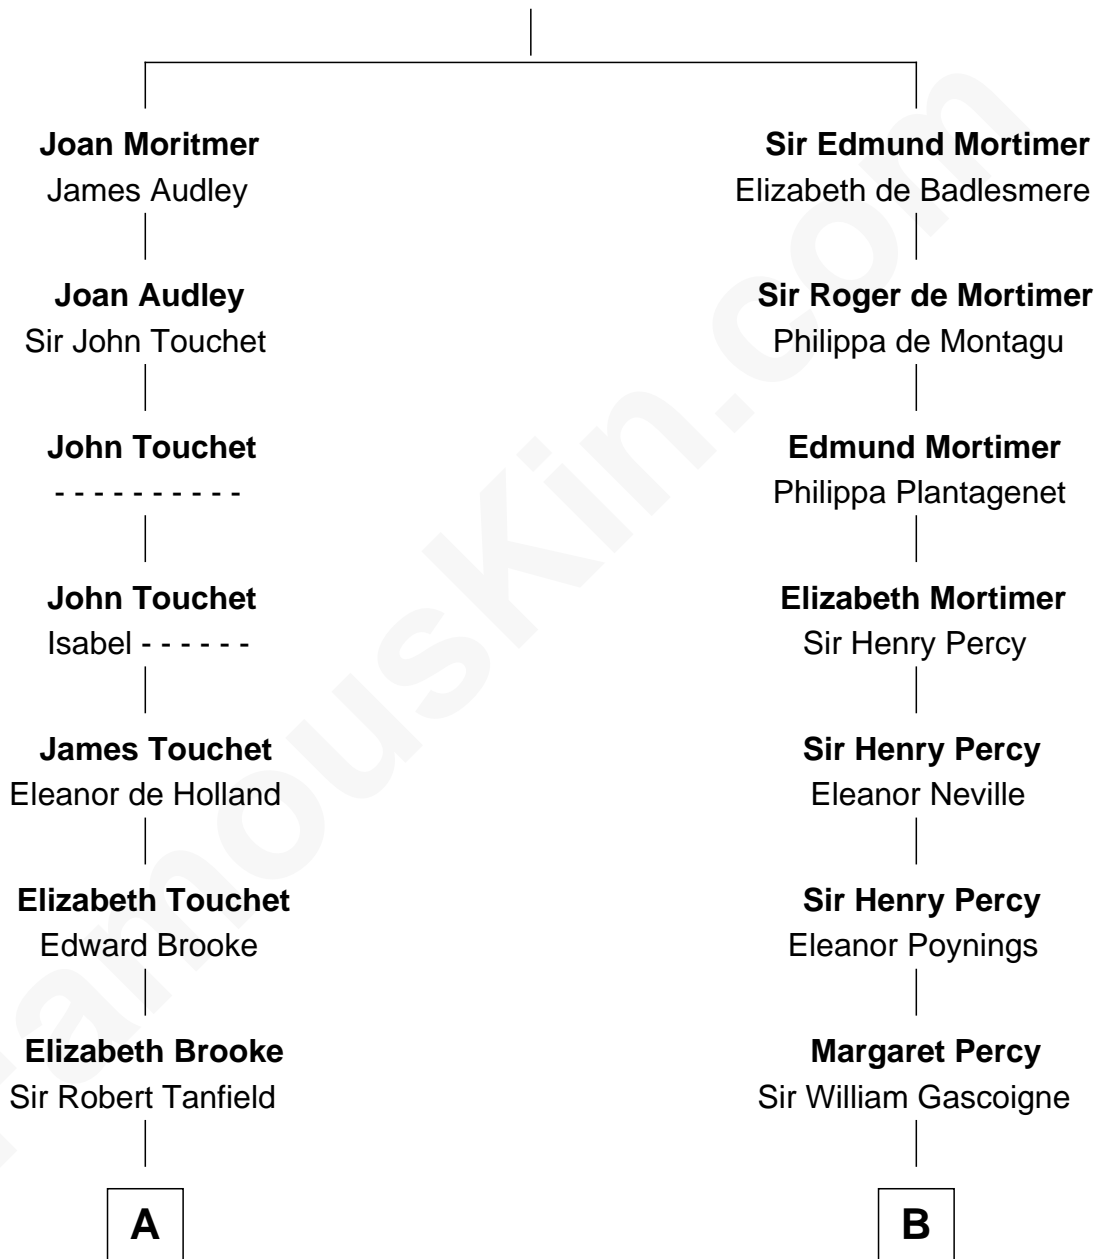

# FamousKin.com Relationship Chart of

**General Robert E. Lee**

*Confederate Army - U.S. Civil War*

19th cousin 1 time removed of

**Leverett Saltonstall**

*55th Governor of Massachusetts*

**Roger de Mortimer**

Joan de Geneville

**C**

**Col. Henry Lee**

Lucy Grymes

**Maj. Gen. Henry Lee**

Anne Hill Carter

**General Robert E. Lee**

*Confederate Army - U.S. Civil War*

**D**

**Leverett Saltonstall**

Mary Elizabeth Sanders

**Leverett Saltonstall**

Rose Smith Lee

**Richard Middlecott Saltonstall**

Eleanor Brooks

**Leverett Saltonstall**

*55th Governor of Massachusetts*

FamousKin.com