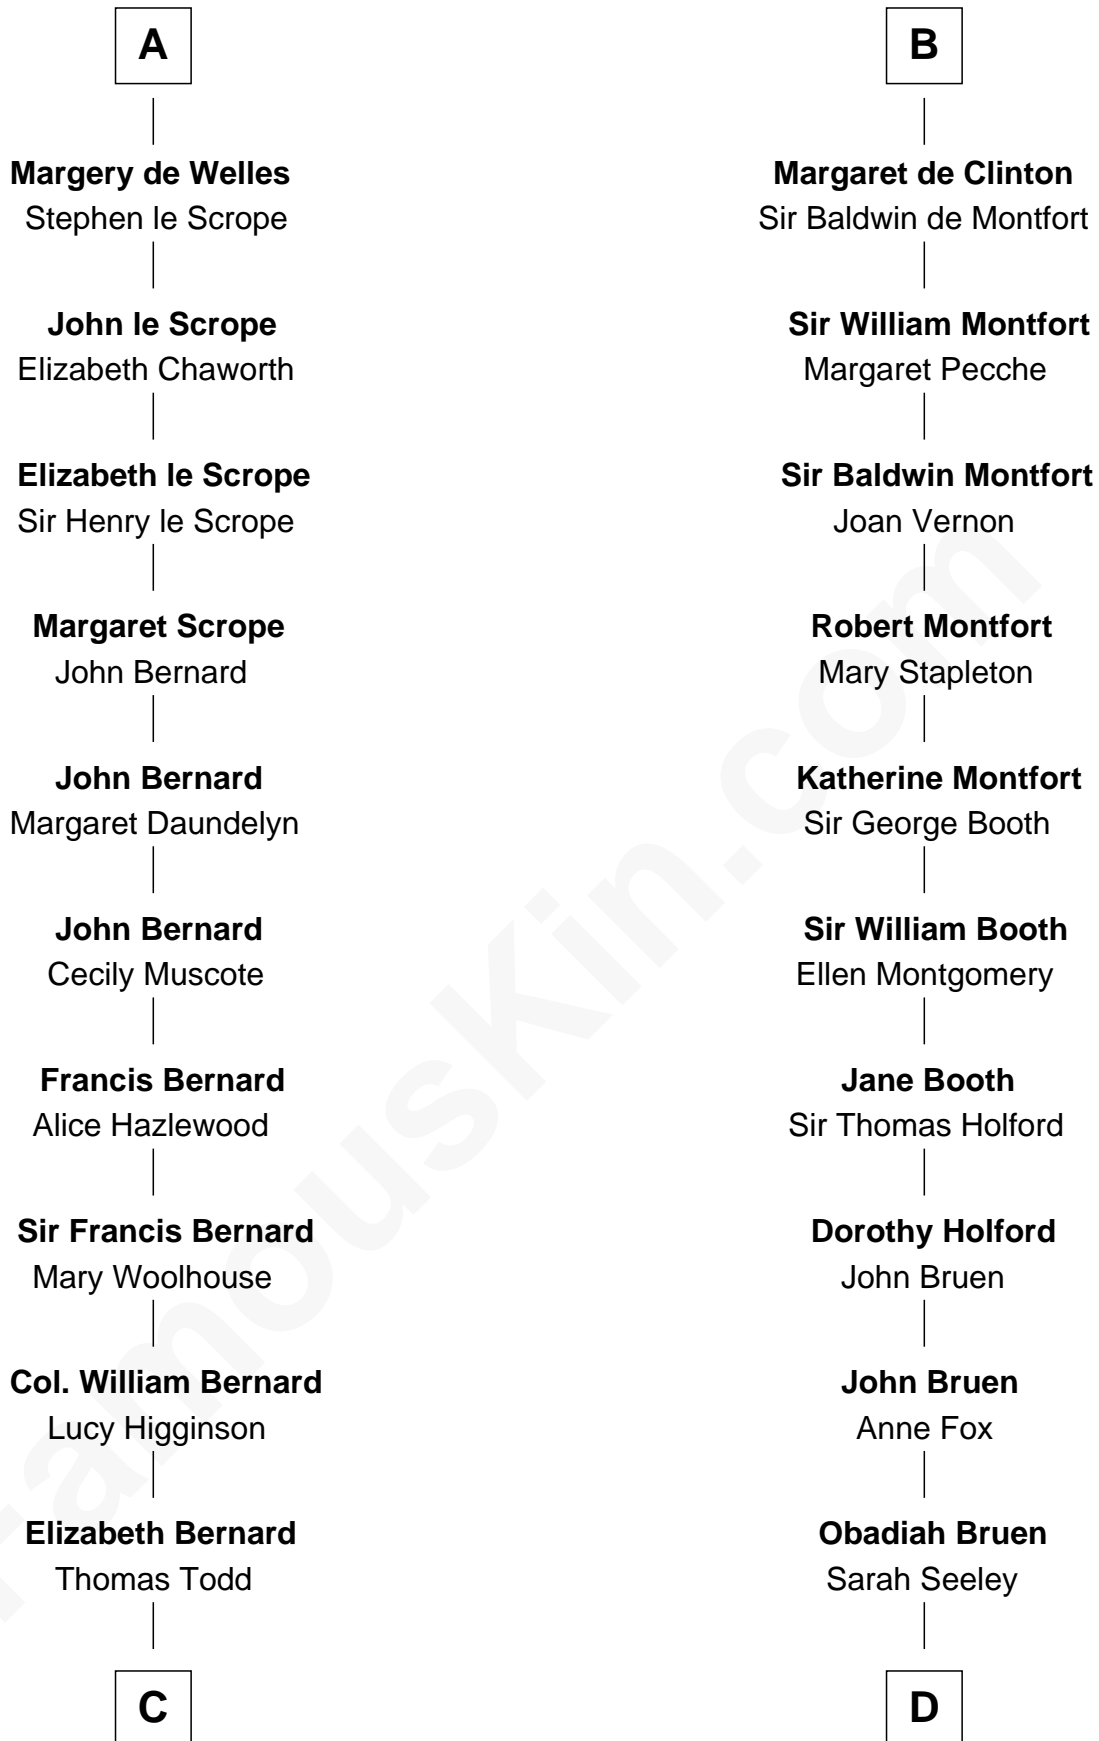

FamousKin.com

Relationship Chart of

General Robert E. Lee

Confederate Army - U.S. Civil War

21st cousin of

Abraham Baldwin

Signer of the U.S. Constitution

Robert Fitzrichard

Maud de St. Liz

C

Elizabeth Todd
Augustine Moore

Col. Bernard Moore
Anne Catherine Spotswood

Anne Butler Moore
Charles Carter

Anne Hill Carter
Maj. Gen. Henry Lee

General Robert E. Lee
Confederate Army - U.S. Civil War

D

Mary Bruen
John Baldwin

Abigail Baldwin
Samuel Baldwin

Timothy Baldwin
Bathsheba Stone

Michael Baldwin
Lucy Dudley

Abraham Baldwin
Signer of the U.S. Constitution