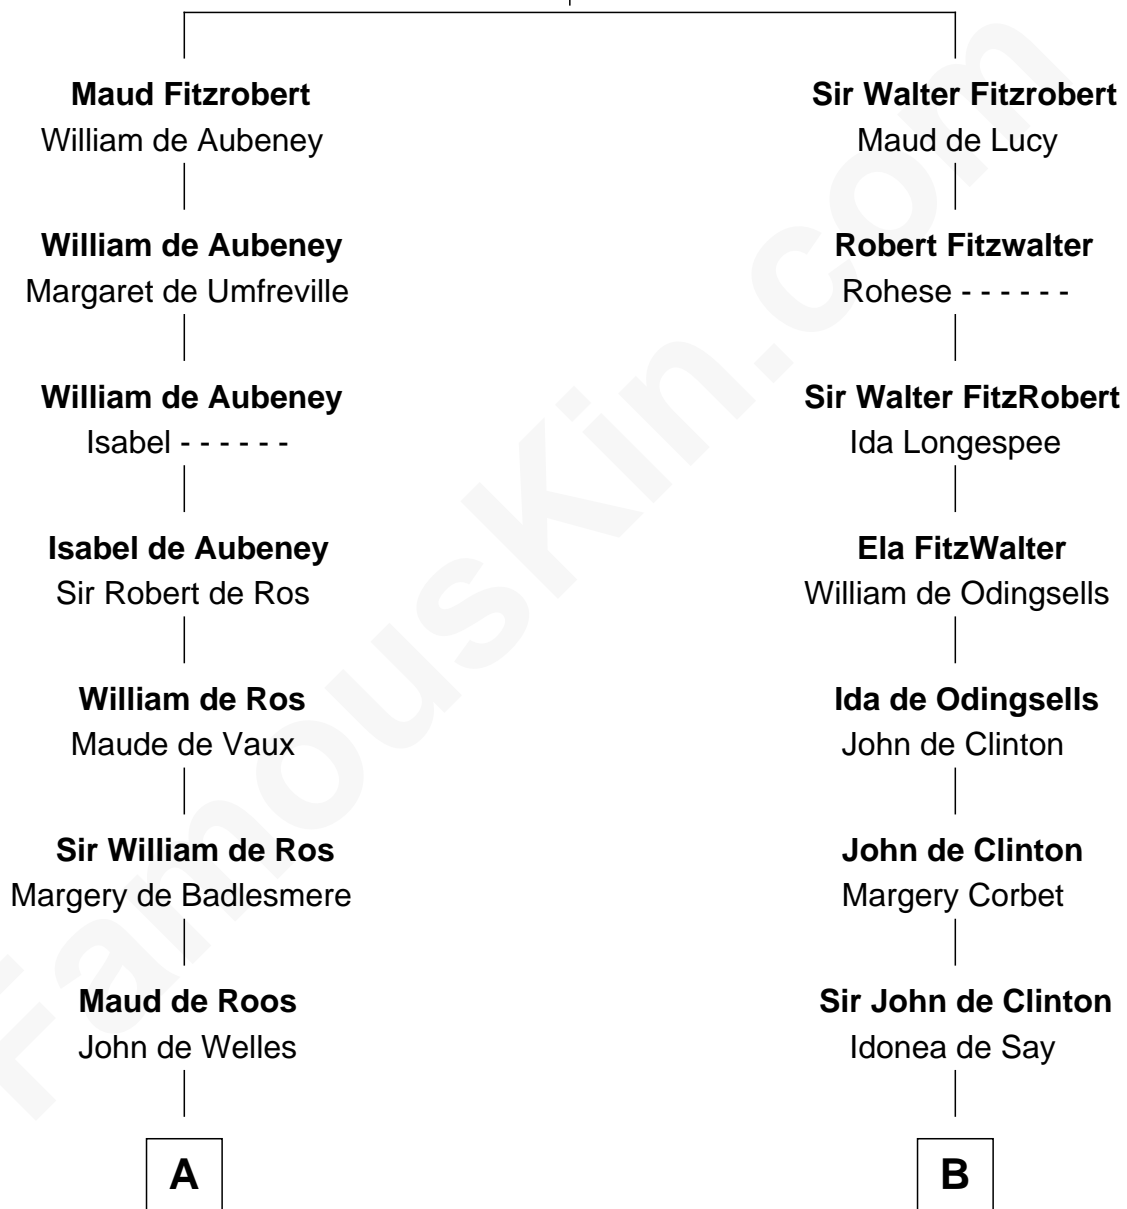

FamousKin.com

Relationship Chart of

General Robert E. Lee

Confederate Army - U.S. Civil War

21st cousin of

Abraham Baldwin

Signer of the U.S. Constitution

Robert Fitzrichard

Maud de St. Liz

C

Elizabeth Todd
Augustine Moore

Col. Bernard Moore
Anne Catherine Spotswood

Anne Butler Moore
Charles Carter

Anne Hill Carter
Maj. Gen. Henry Lee

General Robert E. Lee
Confederate Army - U.S. Civil War