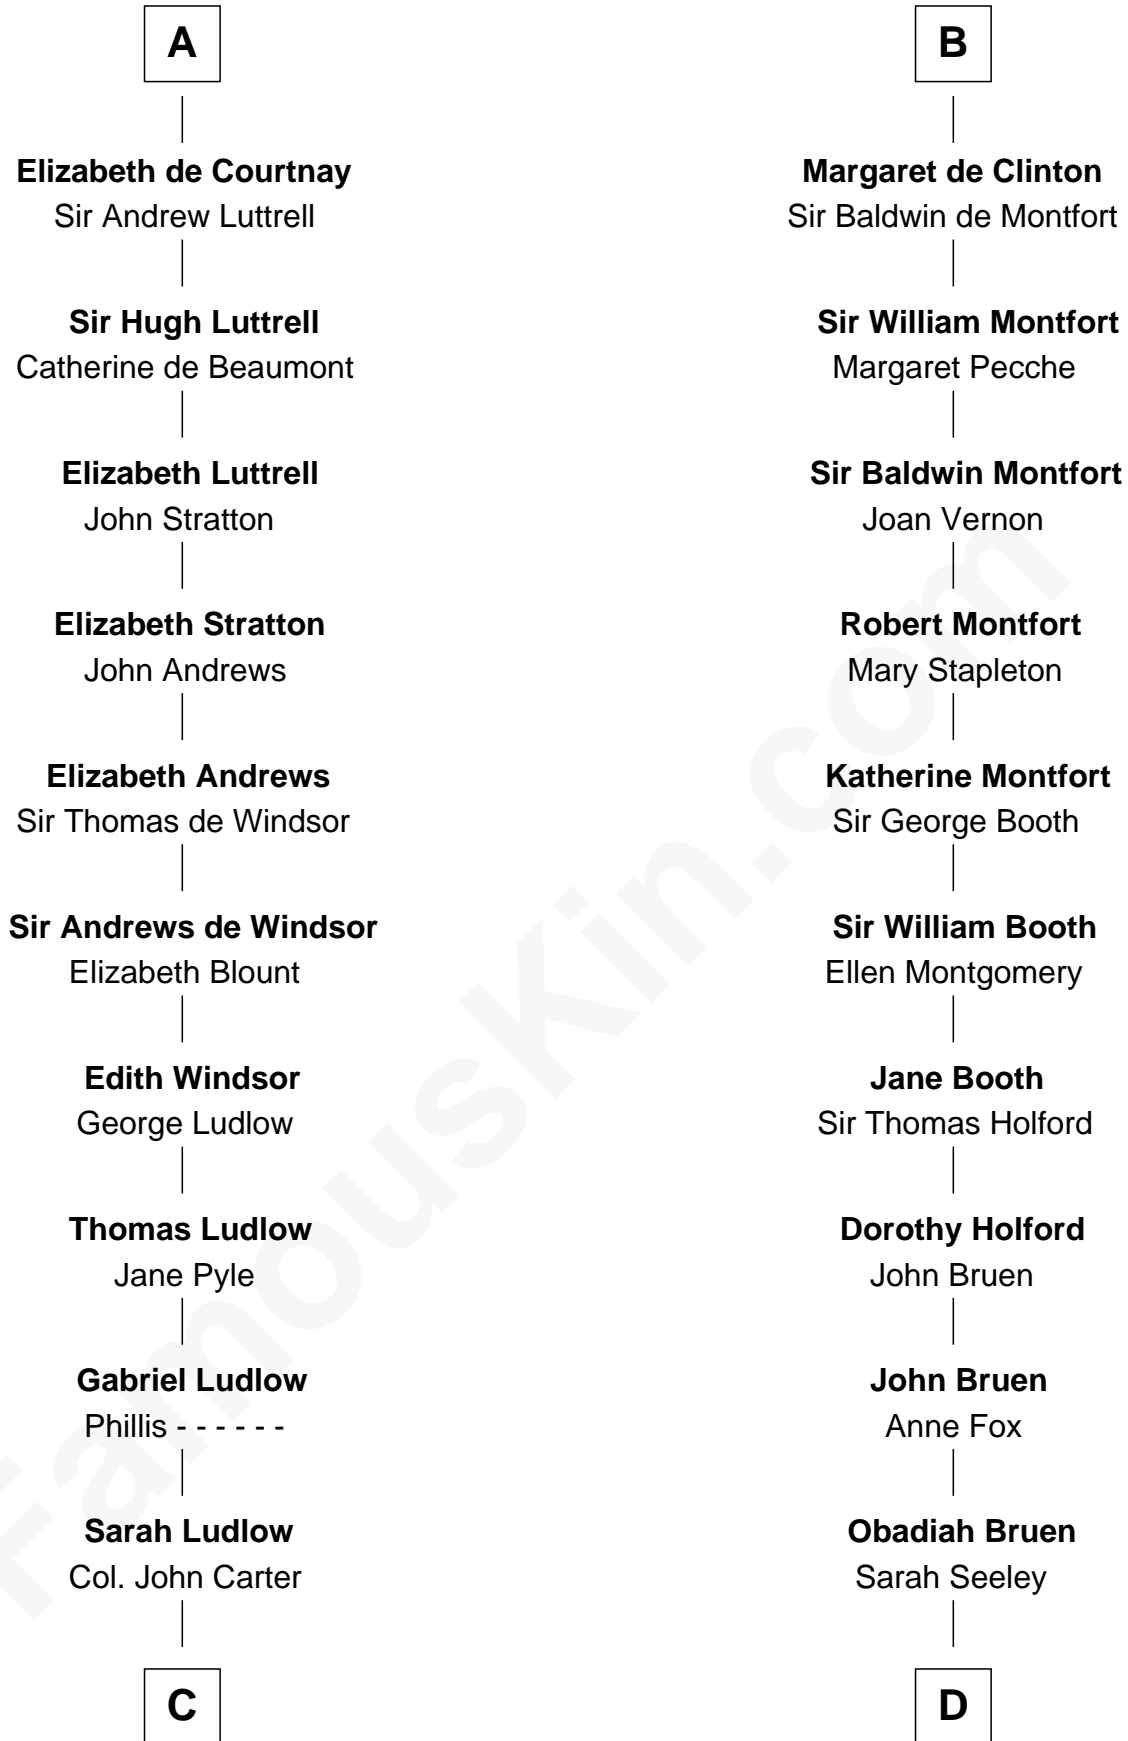

FamousKin.com
Relationship Chart of
General Robert E. Lee
Confederate Army - U.S. Civil War

21st cousin of
Abraham Baldwin
Signer of the U.S. Constitution

C

Col. Robert Carter

Judith Armistead

John Carter

Elizabeth Hill

Charles Carter

Anne Butler Moore

Anne Hill Carter

Maj. Gen. Henry Lee

General Robert E. Lee

Confederate Army - U.S. Civil War

D

Mary Bruen

John Baldwin

Abigail Baldwin

Samuel Baldwin

Timothy Baldwin

Bathsheba Stone

Michael Baldwin

Lucy Dudley

Abraham Baldwin