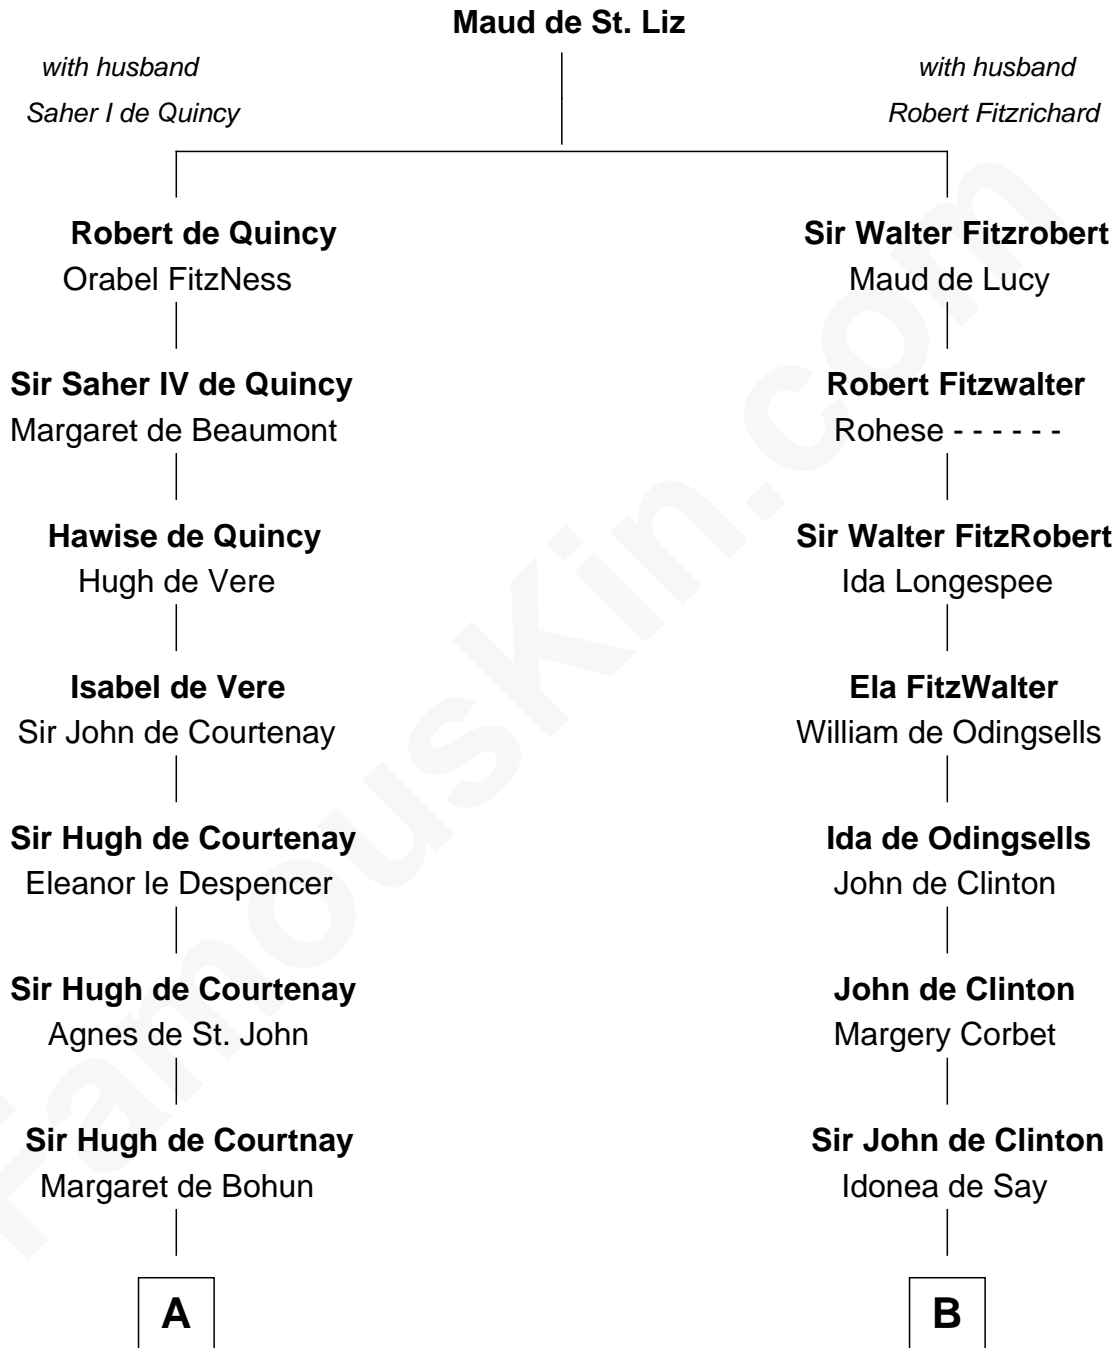

FamousKin.com
Relationship Chart of
General Robert E. Lee
Confederate Army - U.S. Civil War

21st cousin of
Abraham Baldwin
Signer of the U.S. Constitution

C

Col. Robert Carter

Judith Armistead

John Carter

Elizabeth Hill

Charles Carter

Anne Butler Moore

Anne Hill Carter

Maj. Gen. Henry Lee

General Robert E. Lee

Confederate Army - U.S. Civil War

D

Mary Bruen

John Baldwin

Abigail Baldwin

Samuel Baldwin

Timothy Baldwin

Bathsheba Stone

Michael Baldwin

Lucy Dudley

Abraham Baldwin