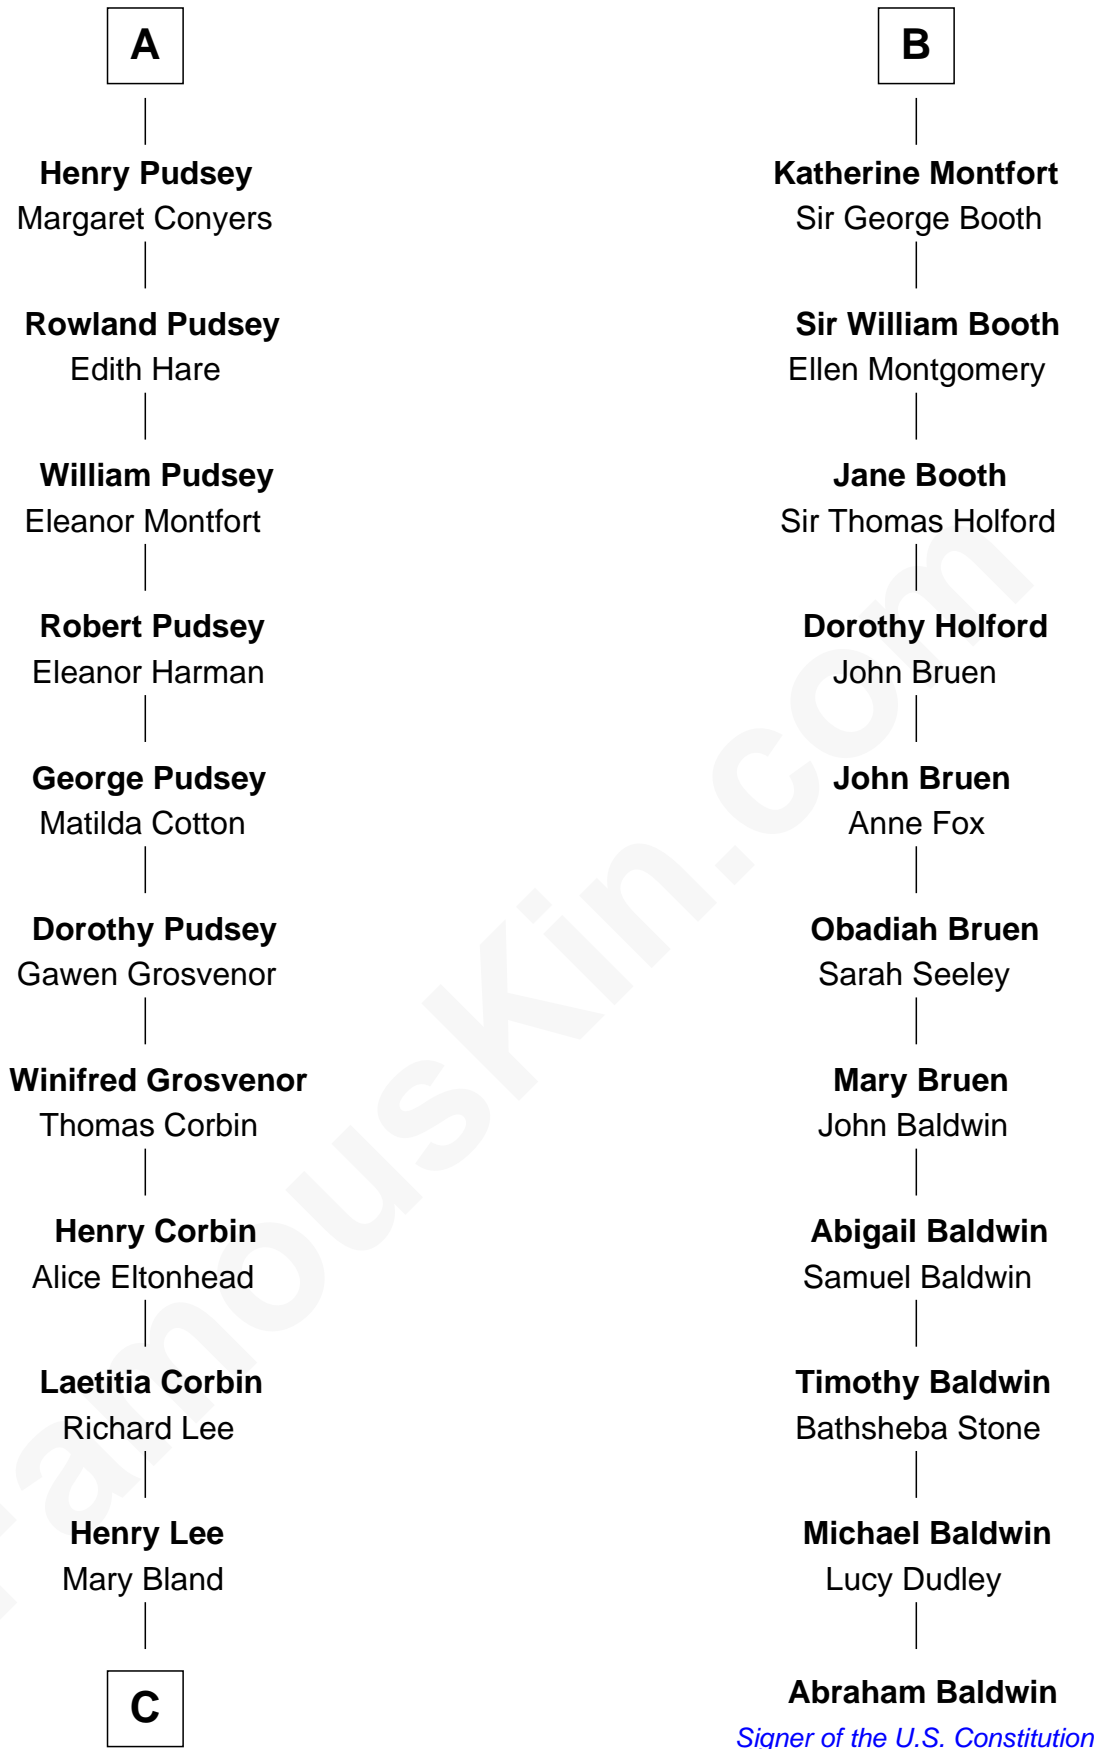

FamousKin.com Relationship Chart of

General Robert E. Lee

Confederate Army - U.S. Civil War

17th cousin 2 times removed of

Abraham Baldwin

Signer of the U.S. Constitution

William de Odingsells

Ela FitzWalter

Margaret de Oddingseles

Sir John de Grey

Sir John Grey

Avice Marmion

Sir Robert Grey

Lora de St. Quintin

Elizabeth Grey

Henry FitzHugh

Eleanor Fitzhugh

Sir Thomas Tunstall

Margaret Tunstall

Sir Ralph Pudsey

Sir John Pudsey

Grace Hamerton

A

Ida de Odingsells

Margaret Pecche

Sir Baldwin Montfort

Joan Vernon

Robert Montfort

Mary Stapleton

B

C

Col. Henry Lee