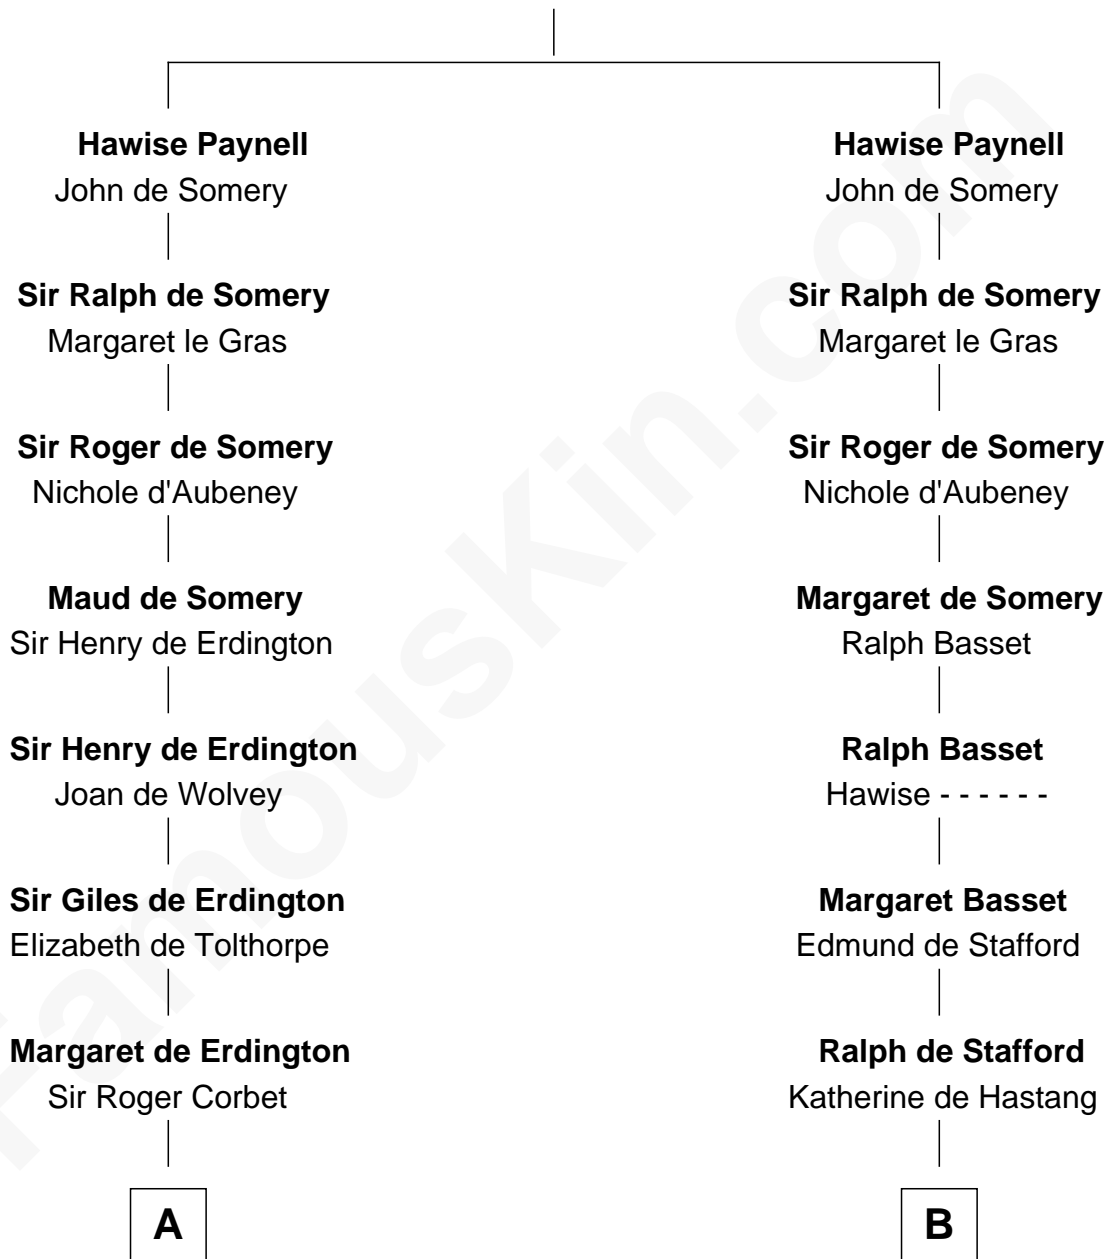

## Relationship Chart of

**General Robert E. Lee**

*Confederate Army - U.S. Civil War*

21st cousin of

**Charles Carroll**

*Signer of the Declaration of Independence*

**Ralph Paynell**

**C**

**Laetitia Corbin**

Richard Lee

**Henry Lee**

Mary Bland

**Col. Henry Lee**

Lucy Grymes

**Maj. Gen. Henry Lee**

Anne Hill Carter