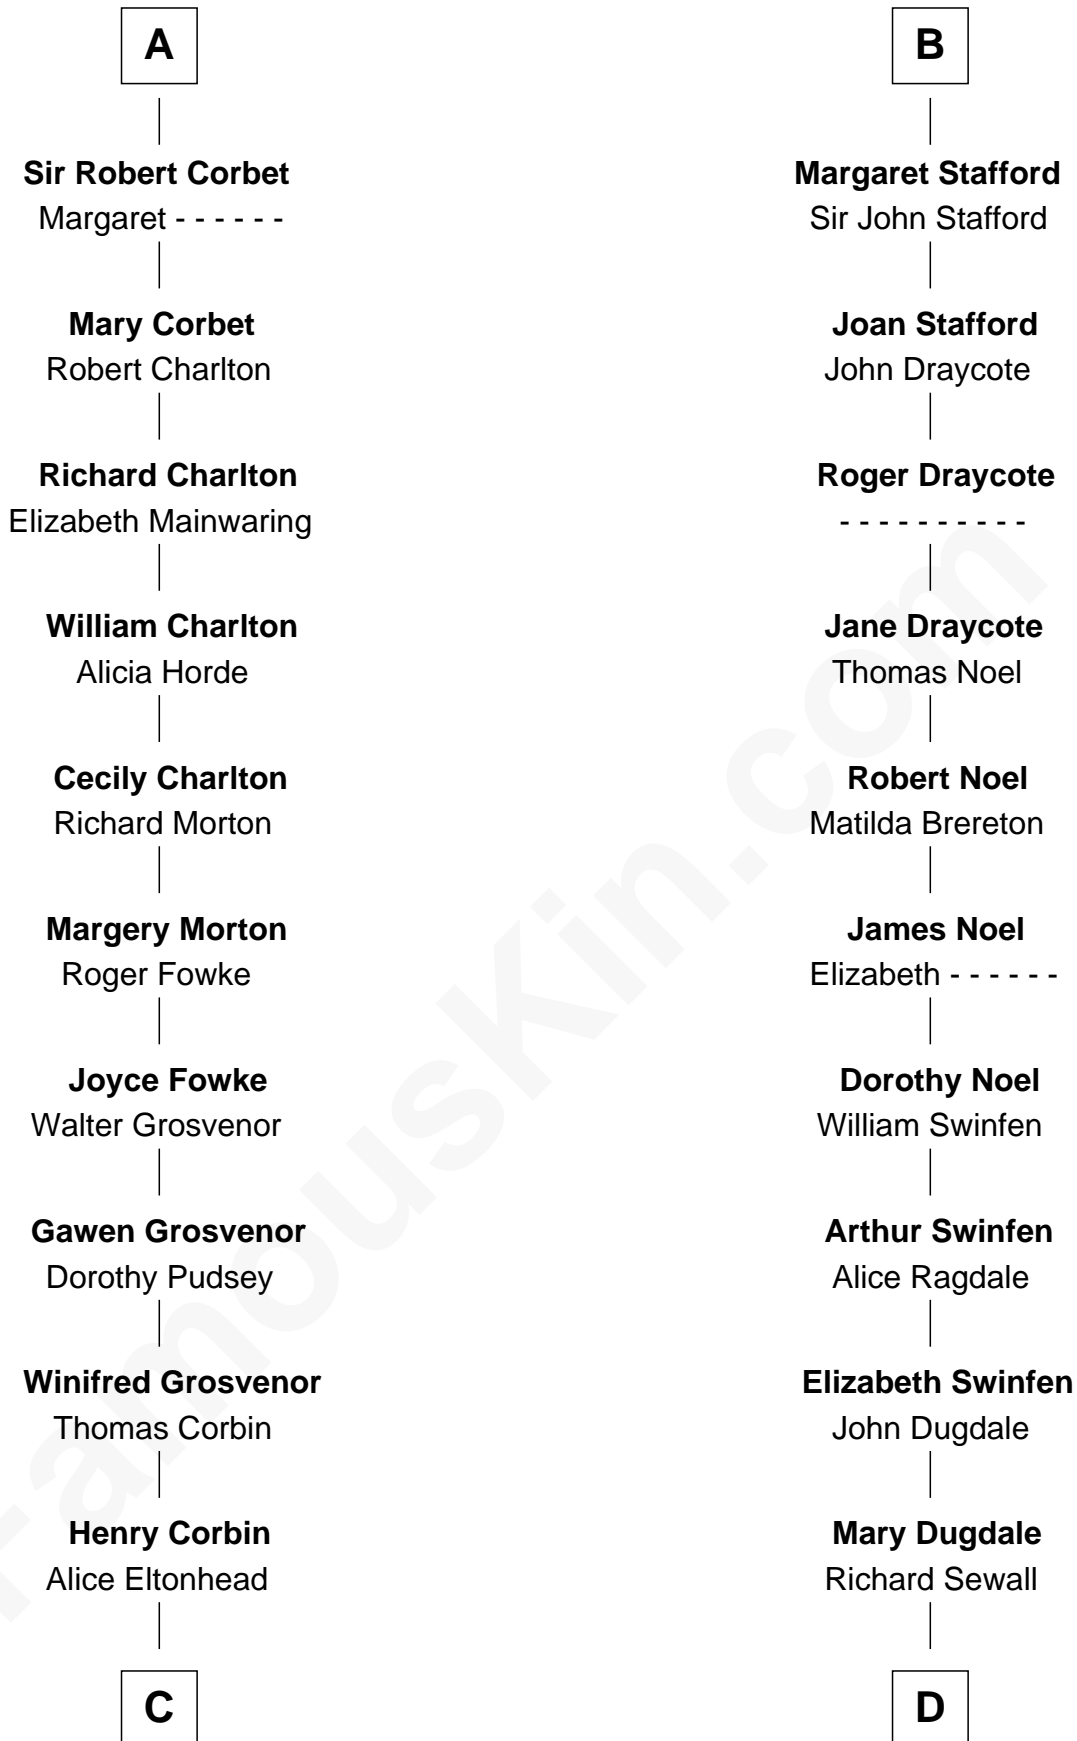

## Relationship Chart of

**General Robert E. Lee**

*Confederate Army - U.S. Civil War*

21st cousin of

**Charles Carroll**

*Signer of the Declaration of Independence*

**Ralph Paynell**

**C**

**Laetitia Corbin**

Richard Lee

**Henry Lee**

Mary Bland

**Col. Henry Lee**

Lucy Grymes

**Maj. Gen. Henry Lee**

Anne Hill Carter