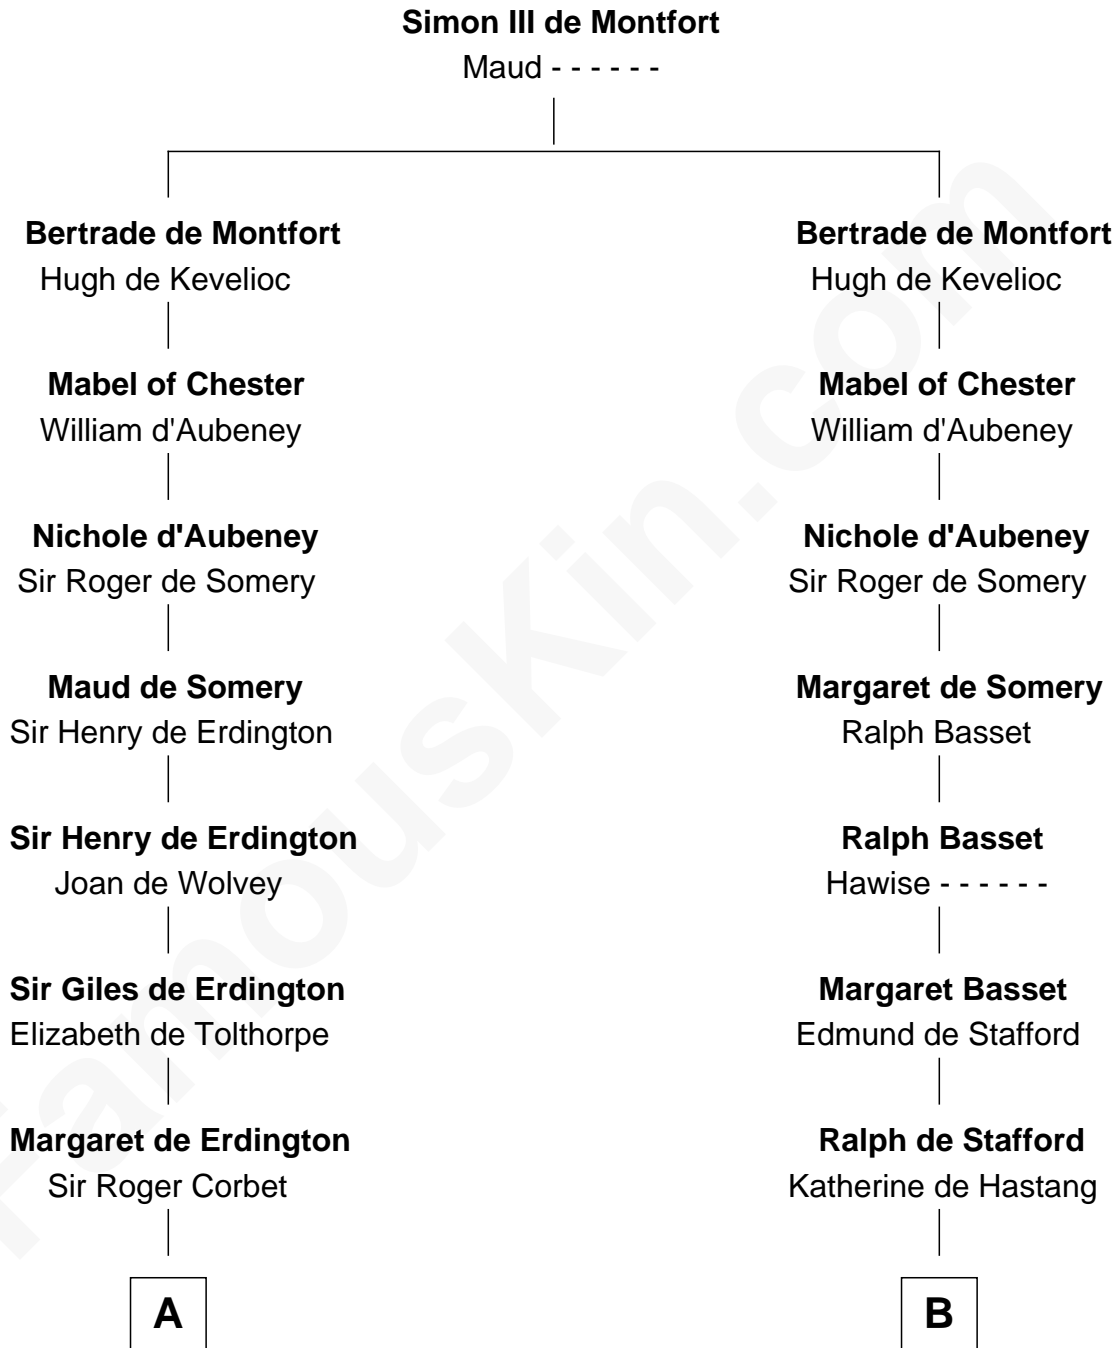

FamousKin.com
Relationship Chart of
General Robert E. Lee
Confederate Army - U.S. Civil War

21st cousin of
Charles Carroll
Signer of the Declaration of Independence

C

Laetitia Corbin

Richard Lee

Henry Lee

Mary Bland

Col. Henry Lee

Lucy Grymes

Maj. Gen. Henry Lee

Anne Hill Carter

General Robert E. Lee

Confederate Army - U.S. Civil War

D

Col. Henry Sewall