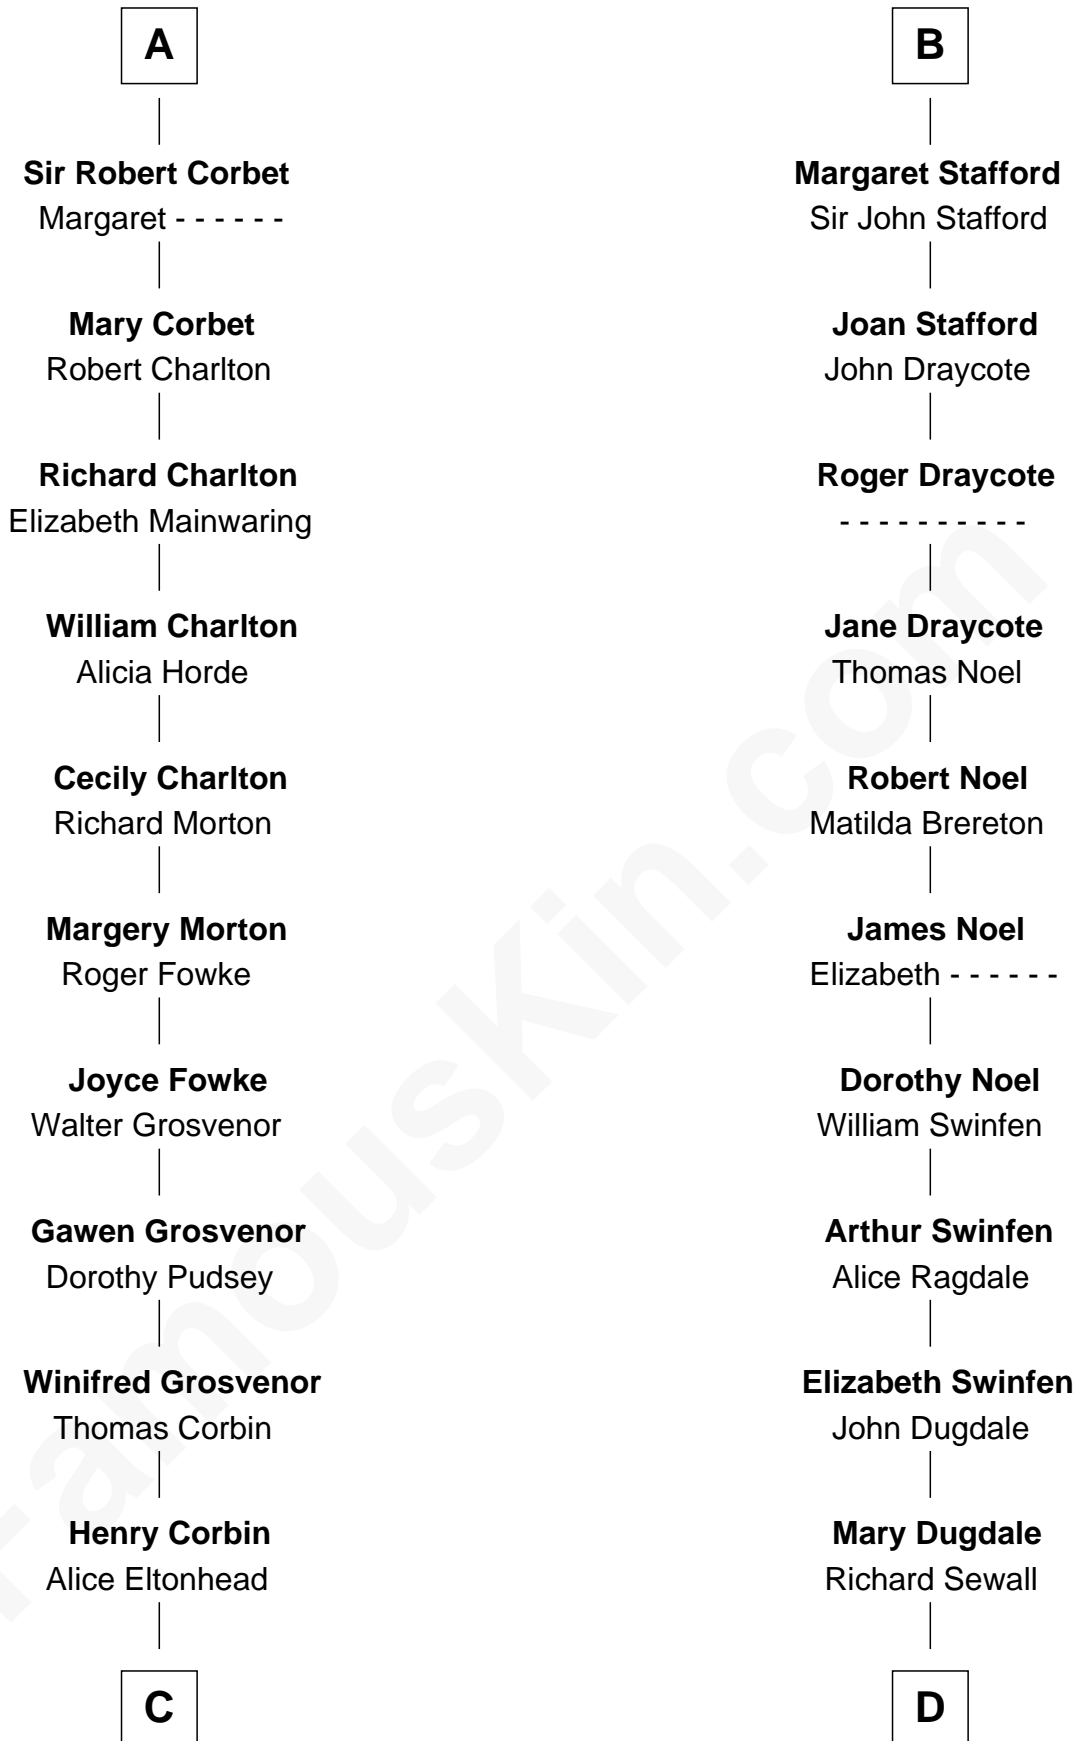

FamousKin.com
Relationship Chart of
General Robert E. Lee
Confederate Army - U.S. Civil War

21st cousin of
Charles Carroll
Signer of the Declaration of Independence

C

Laetitia Corbin

Richard Lee

Henry Lee

Mary Bland

Col. Henry Lee

Lucy Grymes

Maj. Gen. Henry Lee

Anne Hill Carter

General Robert E. Lee

Confederate Army - U.S. Civil War

D

Col. Henry Sewall