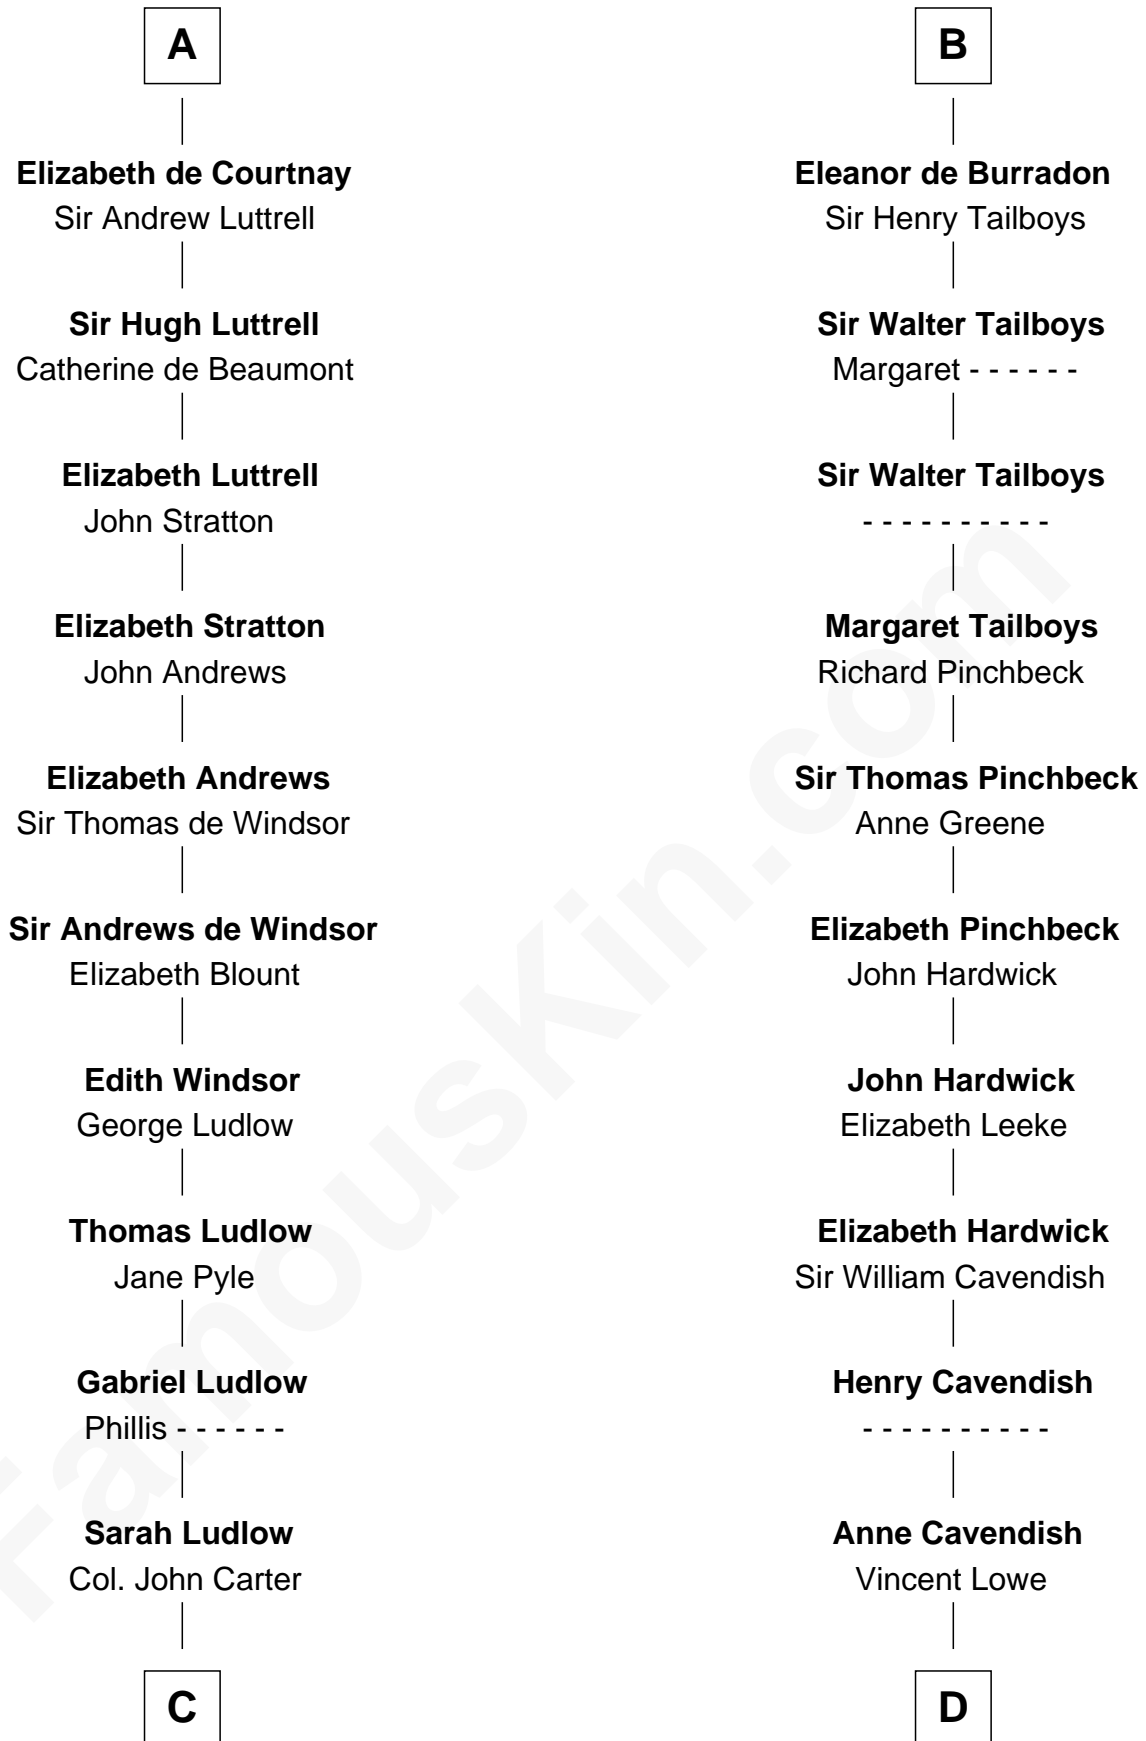

FamousKin.com Relationship Chart of

General Robert E. Lee

Confederate Army - U.S. Civil War

21st cousin of

Charles Carroll

Signer of the Declaration of Independence

Saher I de Quincy

Maud de St. Liz

C

Col. Robert Carter

Judith Armistead

John Carter

Elizabeth Hill

Charles Carter

Anne Butler Moore

Anne Hill Carter