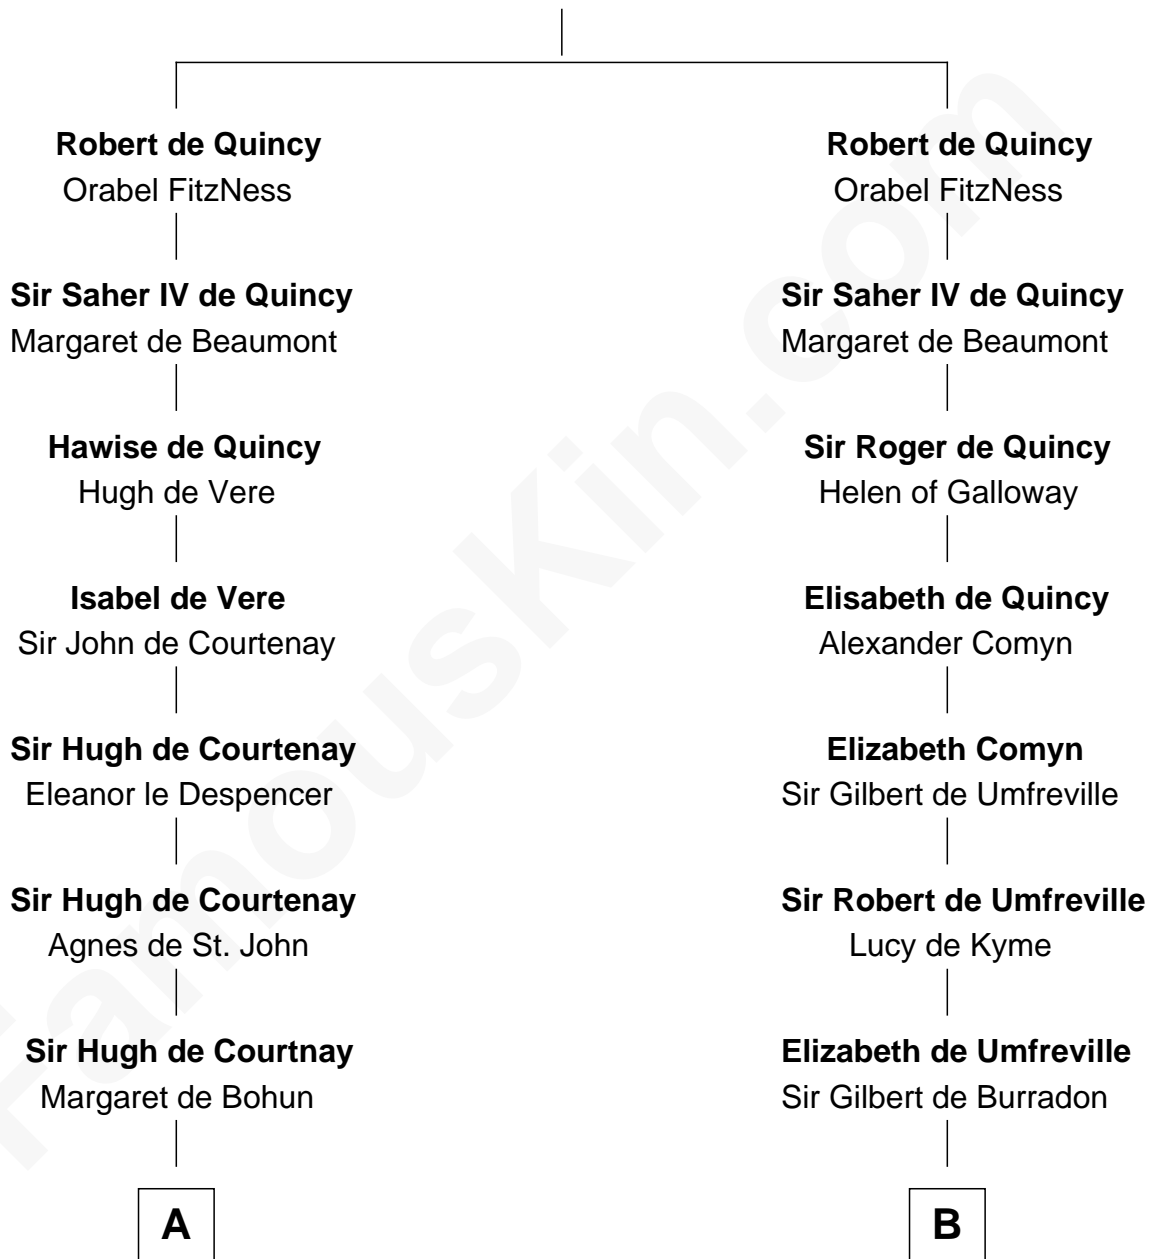

FamousKin.com Relationship Chart of

General Robert E. Lee

Confederate Army - U.S. Civil War

21st cousin of

Charles Carroll

Signer of the Declaration of Independence

Saher I de Quincy

Maud de St. Liz

C

Col. Robert Carter

Judith Armistead

John Carter

Elizabeth Hill

Charles Carter

Anne Butler Moore

Anne Hill Carter