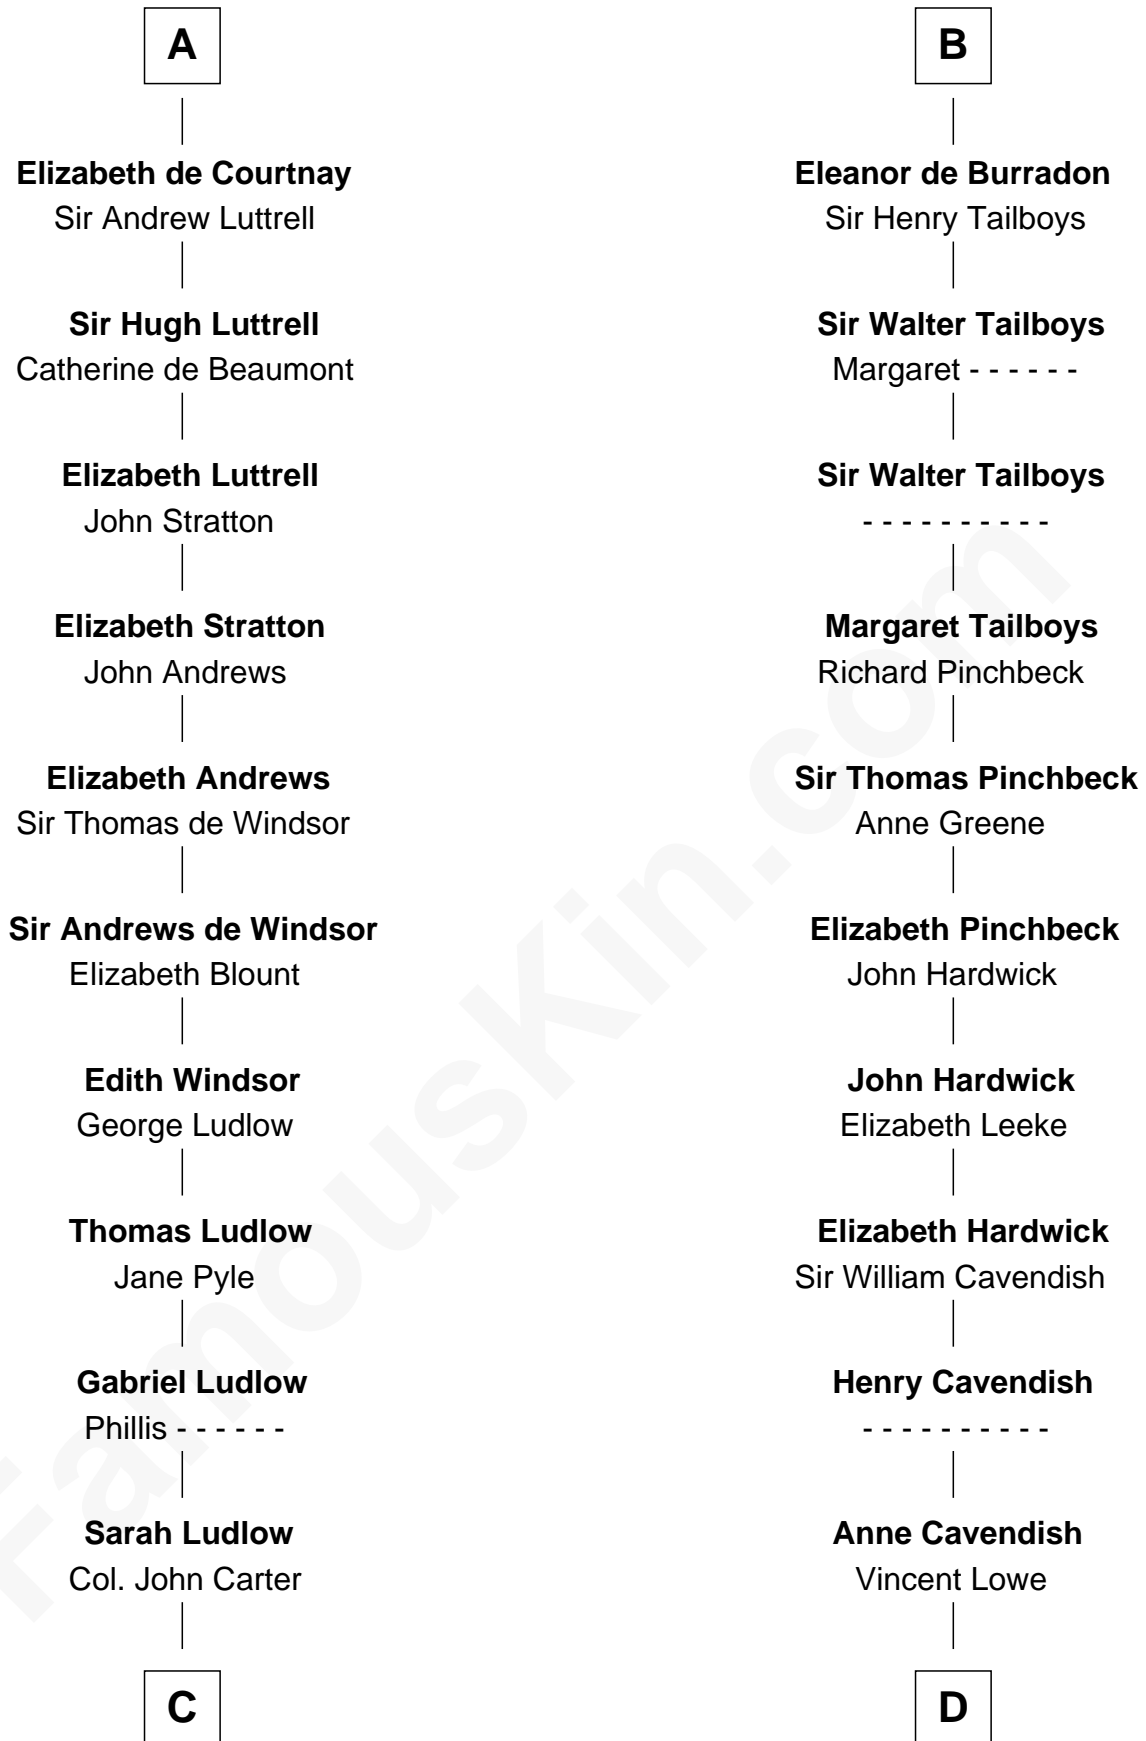

FamousKin.com Relationship Chart of

General Robert E. Lee

Confederate Army - U.S. Civil War

21st cousin of

Charles Carroll

Signer of the Declaration of Independence

Hugh de Grantmesnil

C

Col. Robert Carter

Judith Armistead

John Carter

Elizabeth Hill

Charles Carter

Anne Butler Moore

Anne Hill Carter

Maj. Gen. Henry Lee