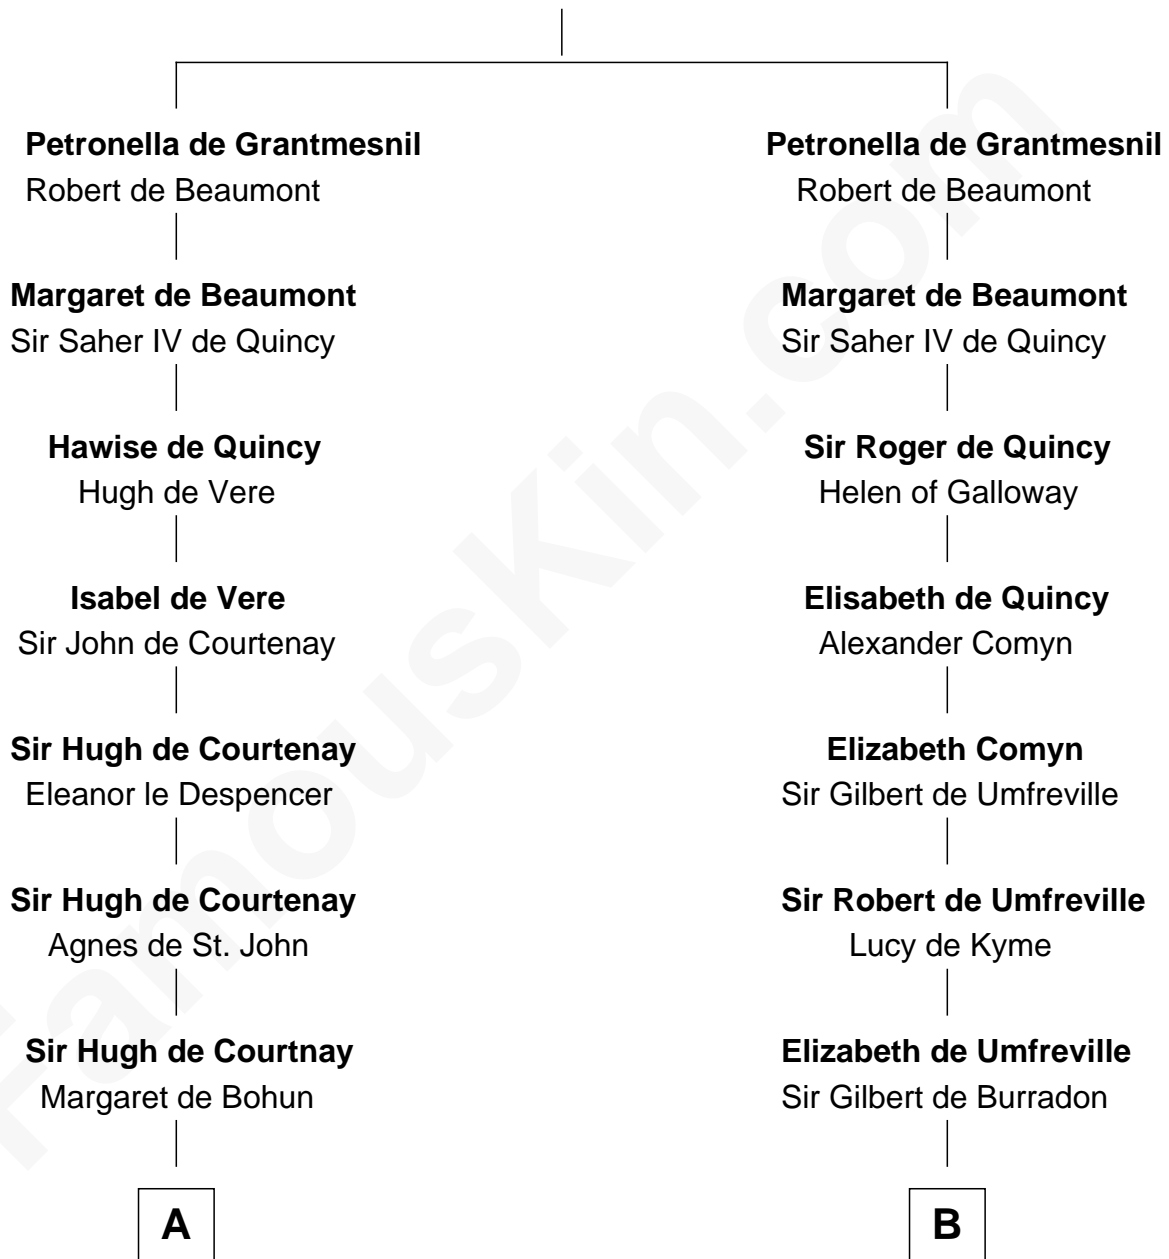

FamousKin.com Relationship Chart of

General Robert E. Lee

Confederate Army - U.S. Civil War

21st cousin of

Charles Carroll

Signer of the Declaration of Independence

Hugh de Grantmesnil

C

Col. Robert Carter

Judith Armistead

John Carter

Elizabeth Hill

Charles Carter

Anne Butler Moore

Anne Hill Carter

Maj. Gen. Henry Lee