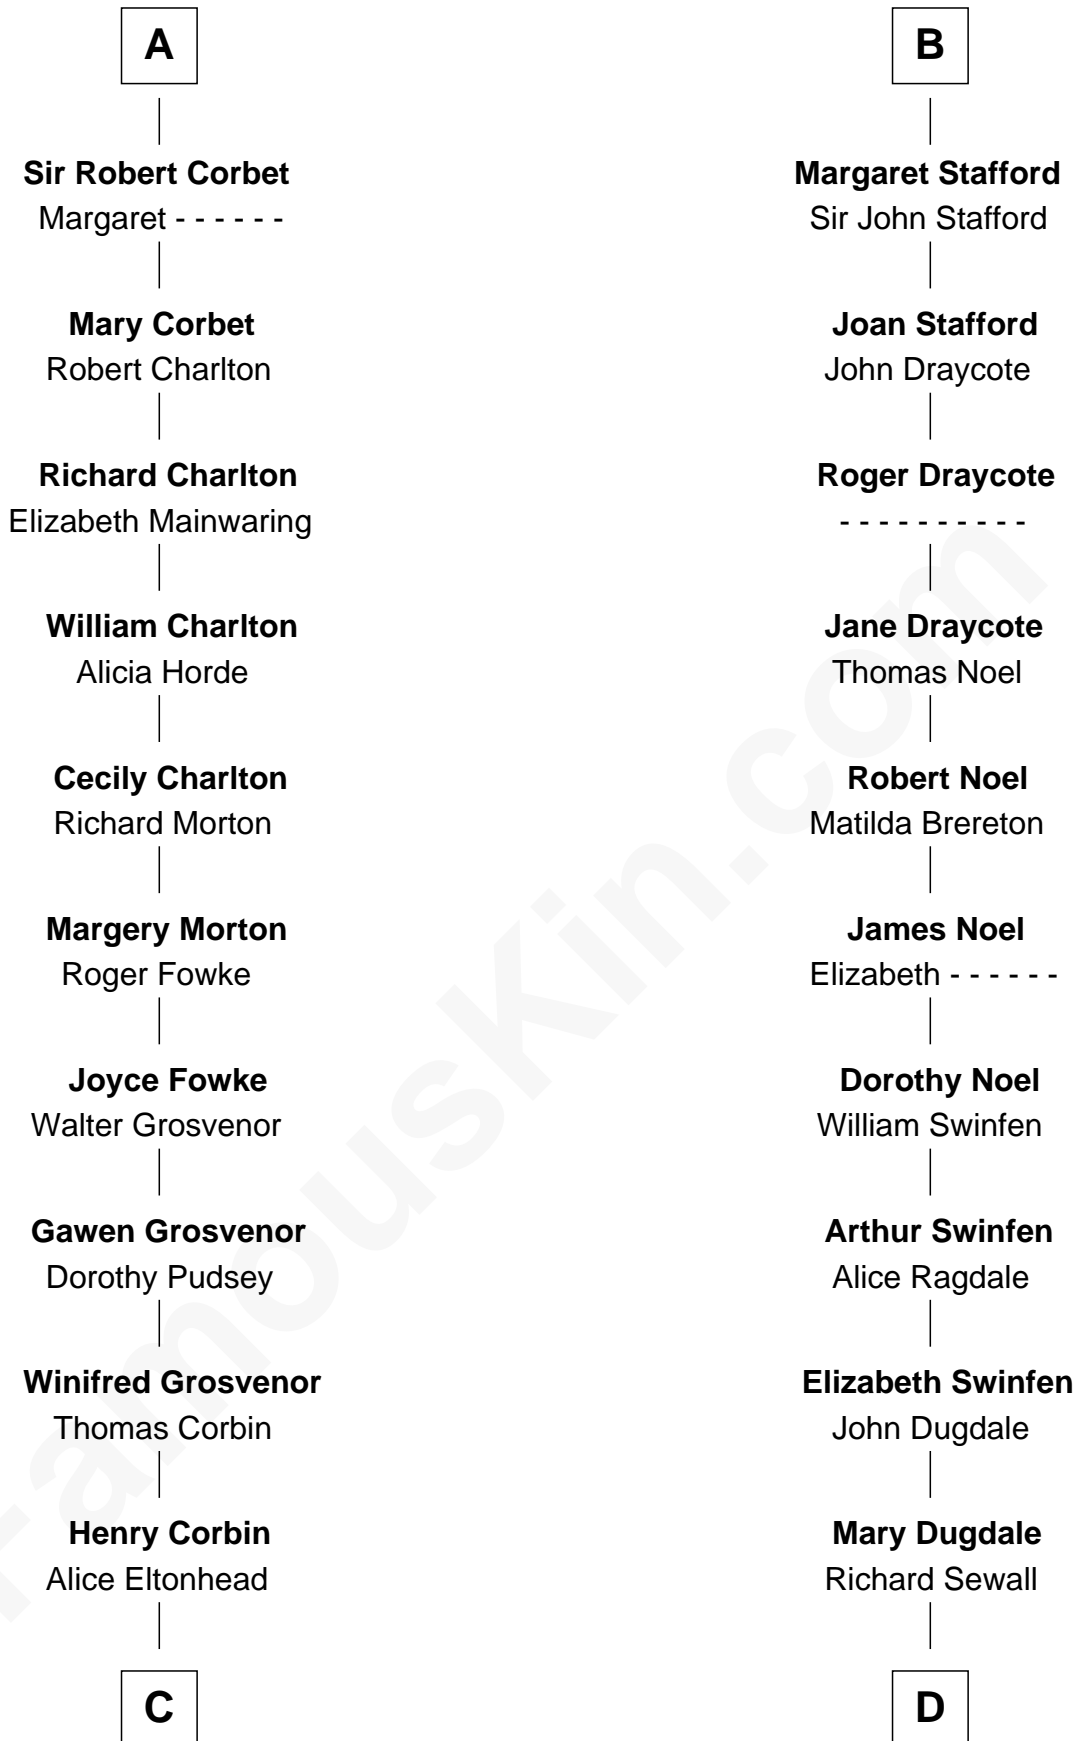

FamousKin.com Relationship Chart of

General Robert E. Lee

Confederate Army - U.S. Civil War

21st cousin of

Charles Carroll

Signer of the Declaration of Independence

William d'Aubenev

Alice of Louvain