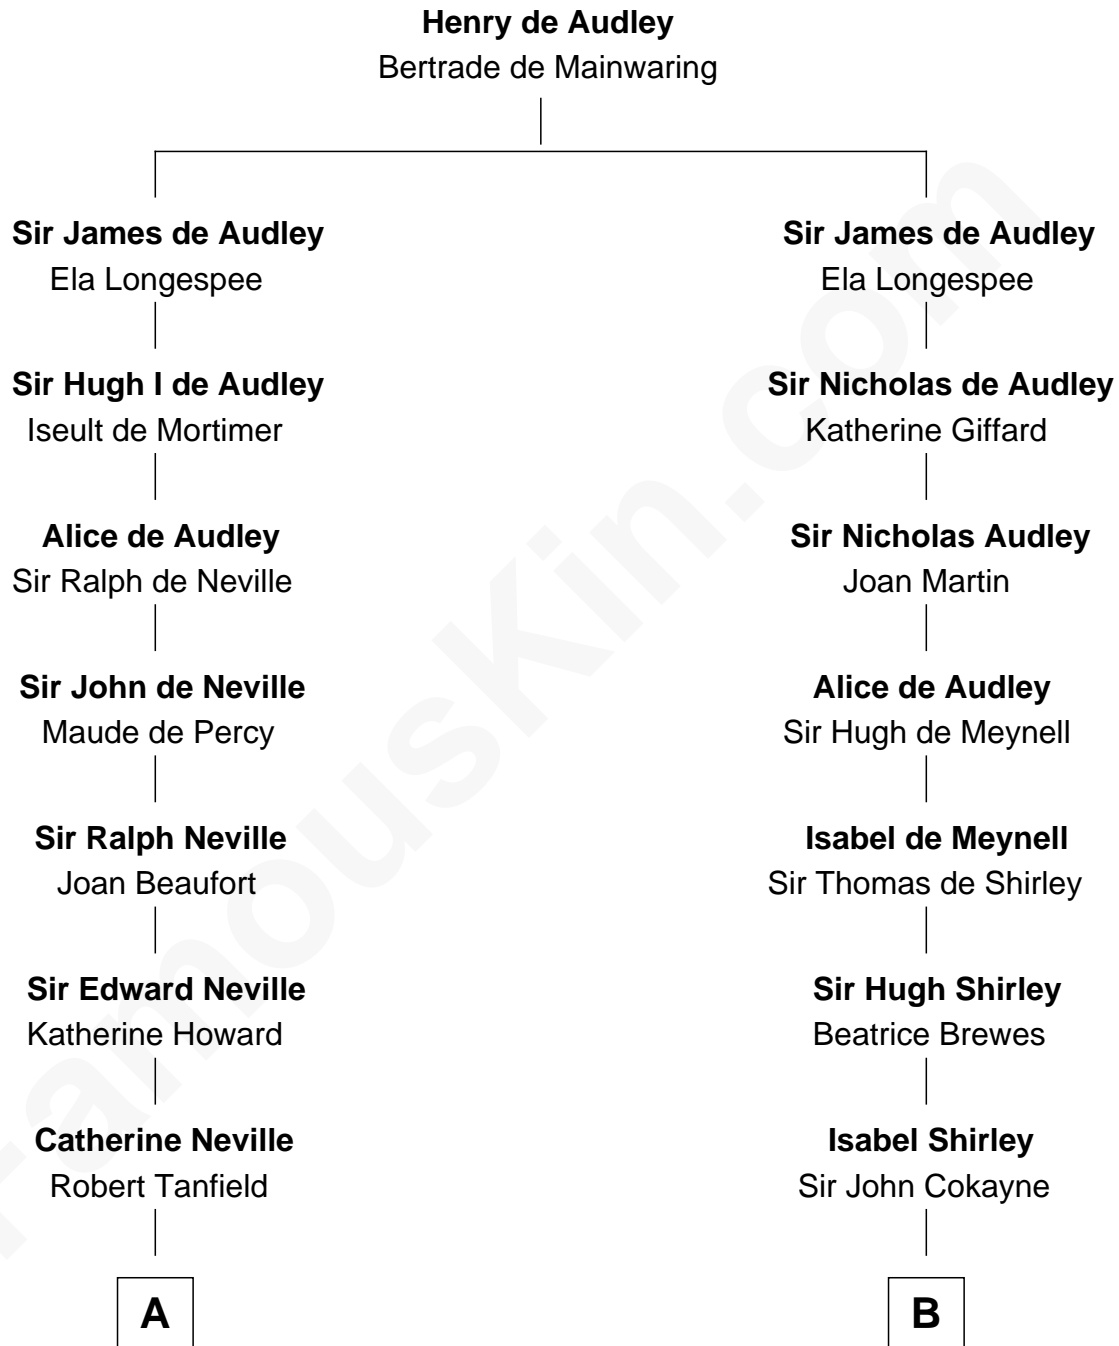

## Relationship Chart of

**General Robert E. Lee**

*Confederate Army - U.S. Civil War*

18th cousin of

**Charles Carroll**

*Signer of the Declaration of Independence*

**C**

**Maj. Gen. Henry Lee**

Anne Hill Carter

**General Robert E. Lee**

*Confederate Army - U.S. Civil War*

**D**

**Elizabeth Brooke**

Charles Carroll

**Charles Carroll**

*Signer of Declaration of Independence*