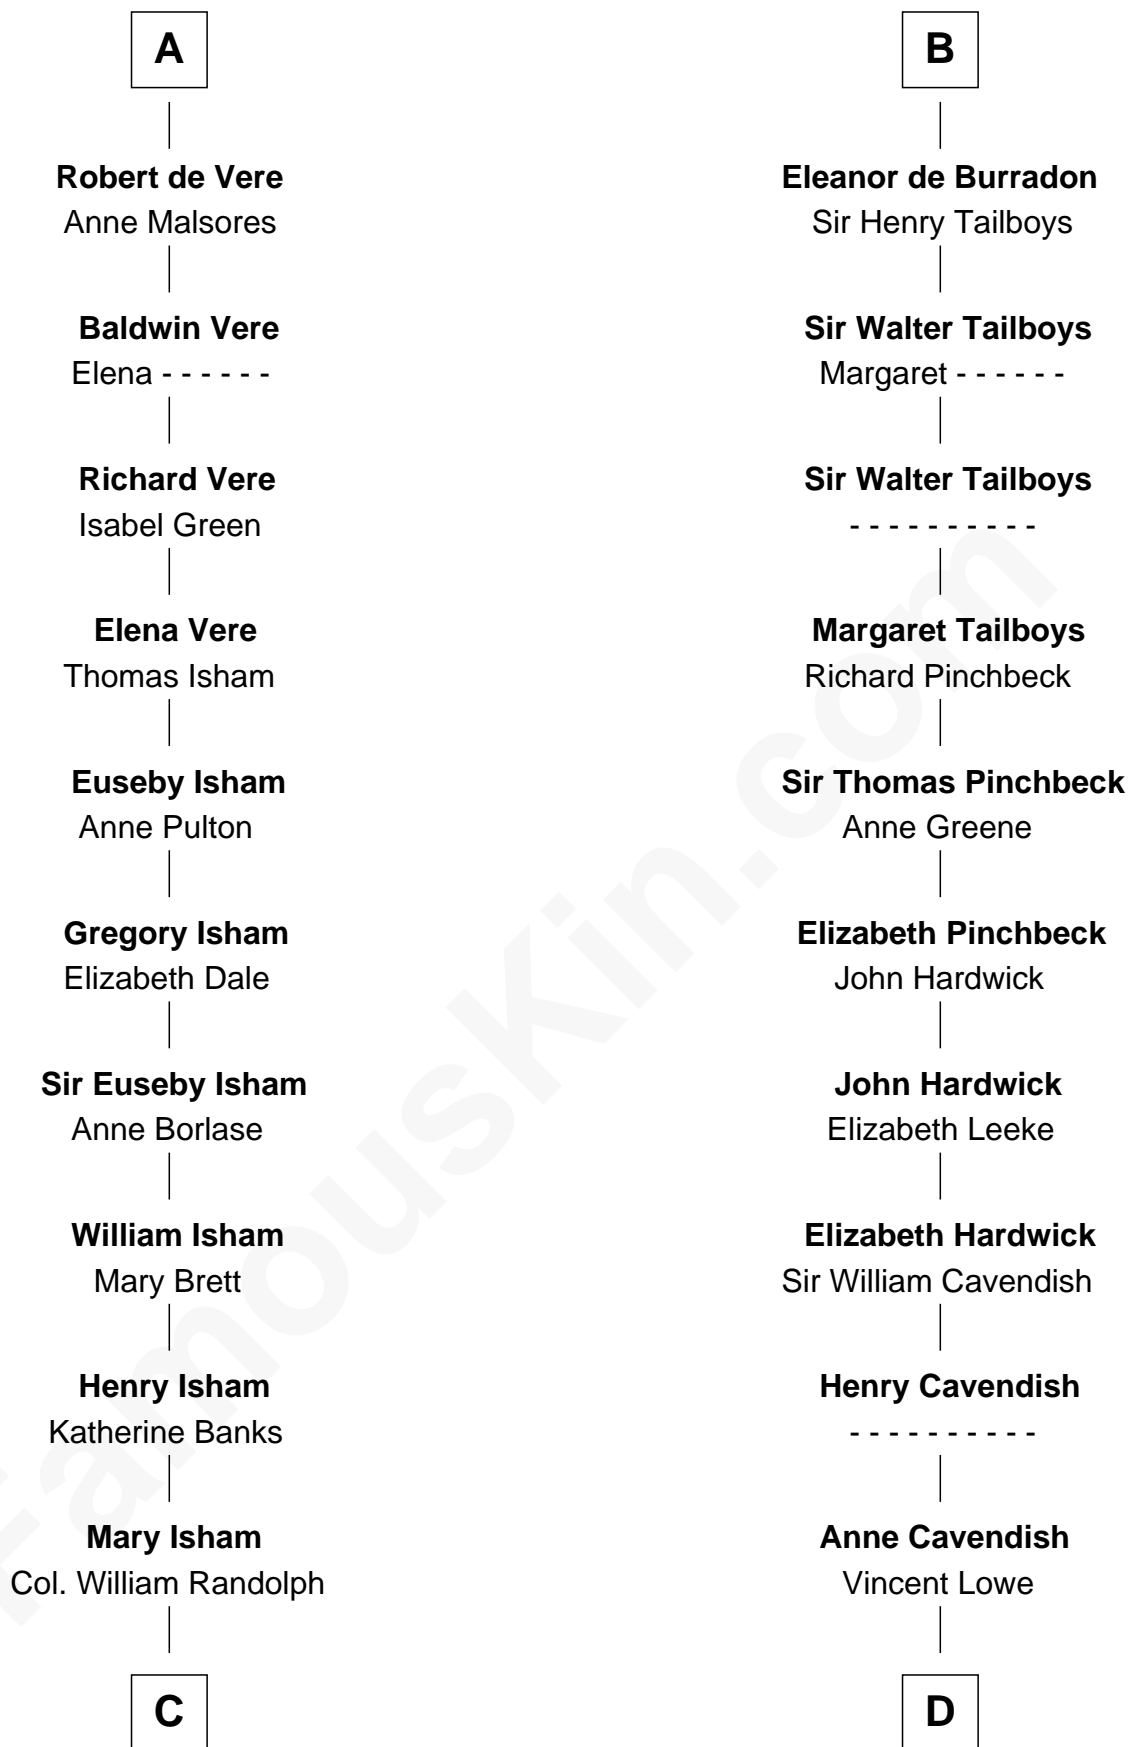

FamousKin.com Relationship Chart of

General Robert E. Lee

Confederate Army - U.S. Civil War

21st cousin of

Charles Carroll

Signer of the Declaration of Independence

C

Elizabeth Randolph

Richard Bland

Mary Bland

Henry Lee

Col. Henry Lee

Lucy Grymes

Maj. Gen. Henry Lee

Anne Hill Carter

General Robert E. Lee