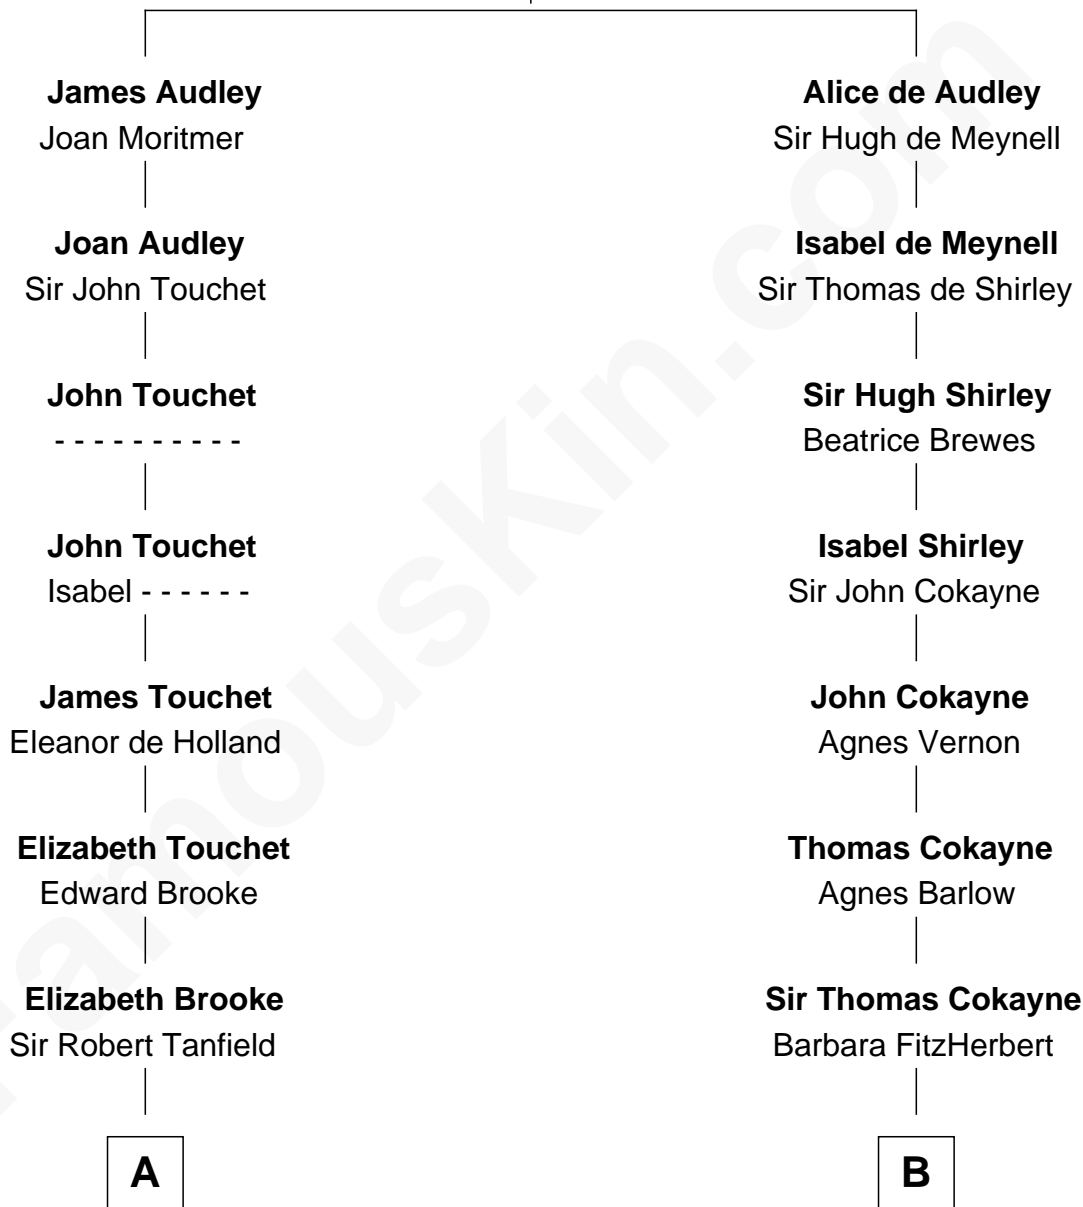

FamousKin.com Relationship Chart of

General Robert E. Lee

Confederate Army - U.S. Civil War

15th cousin 4 times removed of

Charles Carroll

Signer of the Declaration of Independence

Sir Nicholas Audley

Joan Martin

C

Col. Henry Lee

Lucy Grymes

Maj. Gen. Henry Lee

Anne Hill Carter

General Robert E. Lee

Confederate Army - U.S. Civil War

FamousKin.com