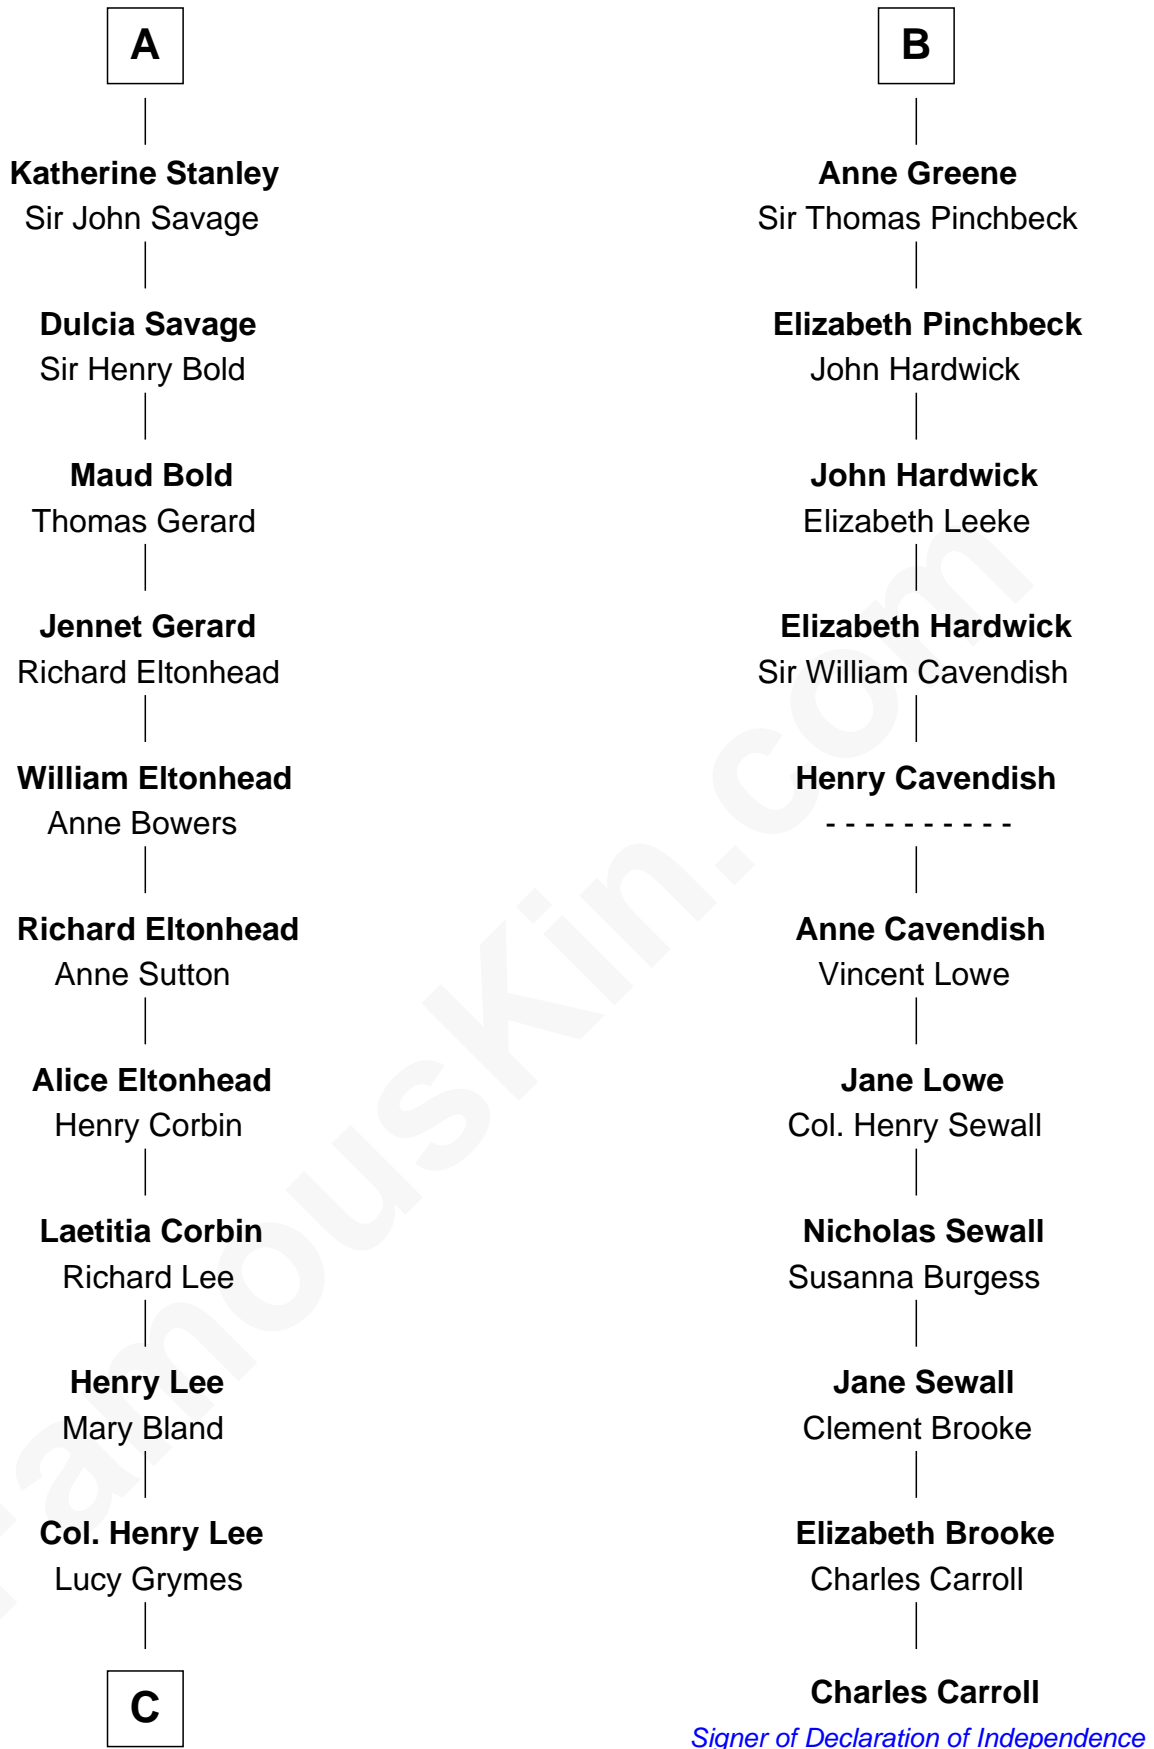

FamousKin.com

Relationship Chart of

General Robert E. Lee

Confederate Army - U.S. Civil War

17th cousin 1 time removed of

Charles Carroll

Signer of the Declaration of Independence

C

—
Maj. Gen. Henry Lee

Anne Hill Carter

—
General Robert E. Lee

Confederate Army - U.S. Civil War

FamousKin.com