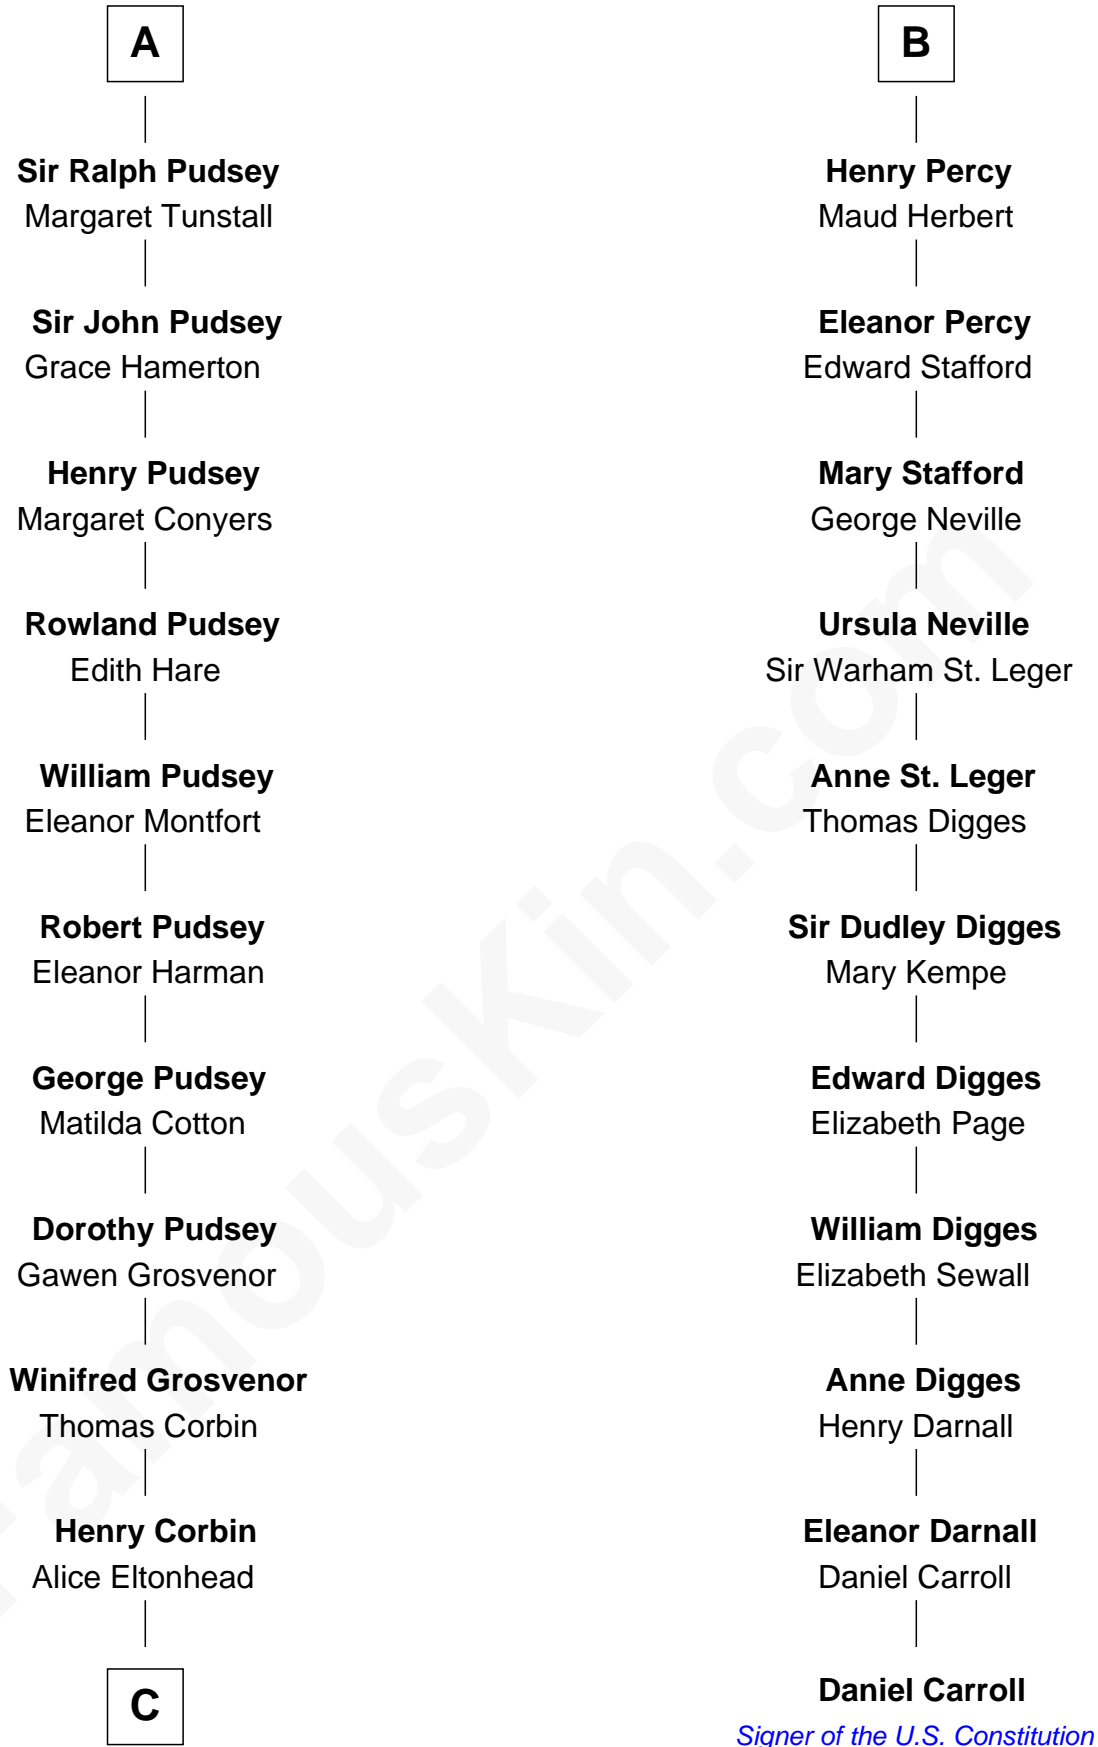

FamousKin.com Relationship Chart of

General Robert E. Lee

Confederate Army - U.S. Civil War

17th cousin 4 times removed of

Daniel Carroll

Signer of the U.S. Constitution

C

—
Laetitia Corbin

Richard Lee

—
Henry Lee

Mary Bland

—
Col. Henry Lee

Lucy Grymes

—
Maj. Gen. Henry Lee

Anne Hill Carter

—
General Robert E. Lee