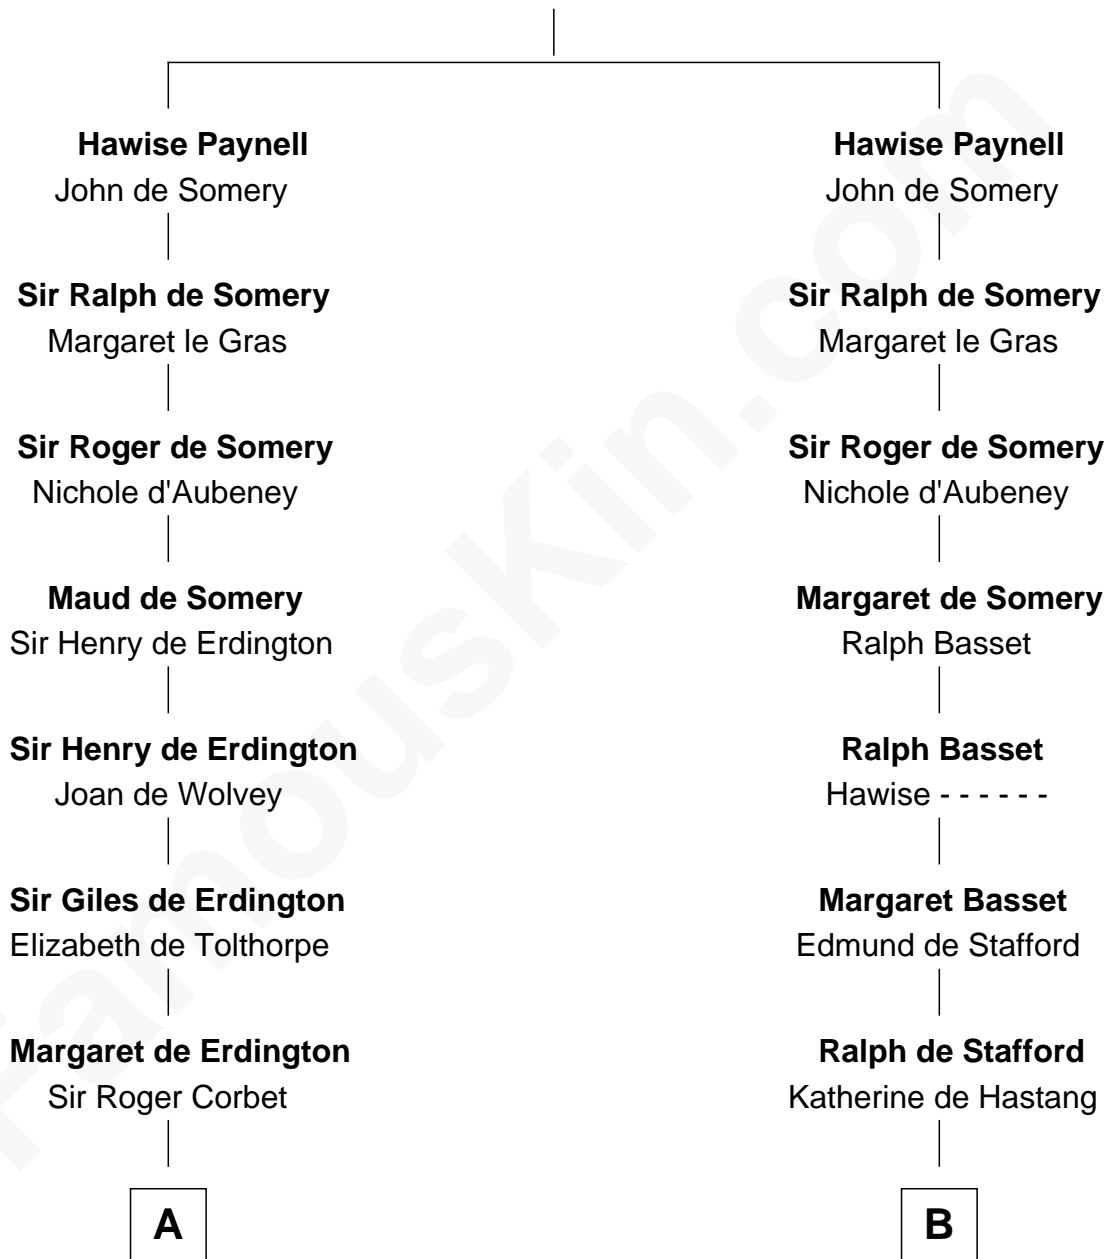

## Relationship Chart of

**General Robert E. Lee**

*Confederate Army - U.S. Civil War*

21st cousin of

**Daniel Carroll**

*Signer of the U.S. Constitution*

**Ralph Paynell**

**C**

**Laetitia Corbin**

Richard Lee

**Henry Lee**

Mary Bland

**Col. Henry Lee**

Lucy Grymes

**Maj. Gen. Henry Lee**

Anne Hill Carter