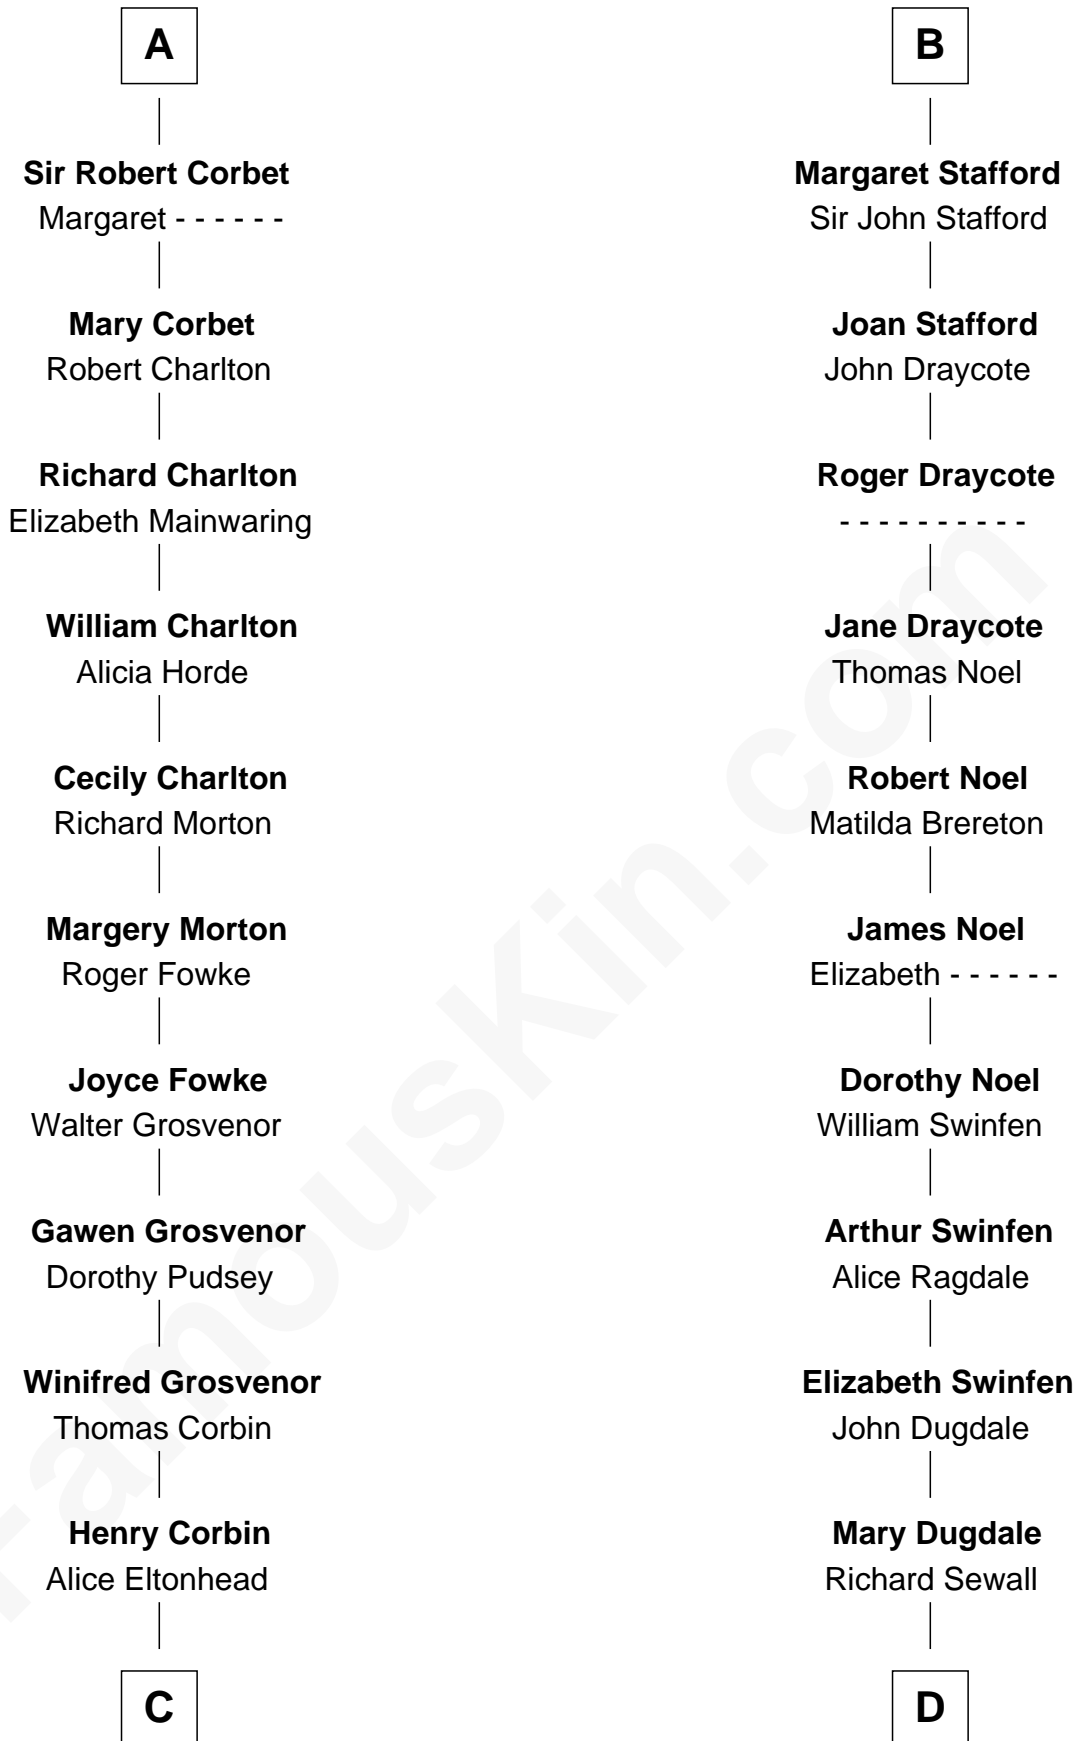

## Relationship Chart of

**General Robert E. Lee**

*Confederate Army - U.S. Civil War*

21st cousin of

**Daniel Carroll**

*Signer of the U.S. Constitution*

**Ralph Paynell**

**C**

**Laetitia Corbin**

Richard Lee

**Henry Lee**

Mary Bland

**Col. Henry Lee**

Lucy Grymes

**Maj. Gen. Henry Lee**

Anne Hill Carter