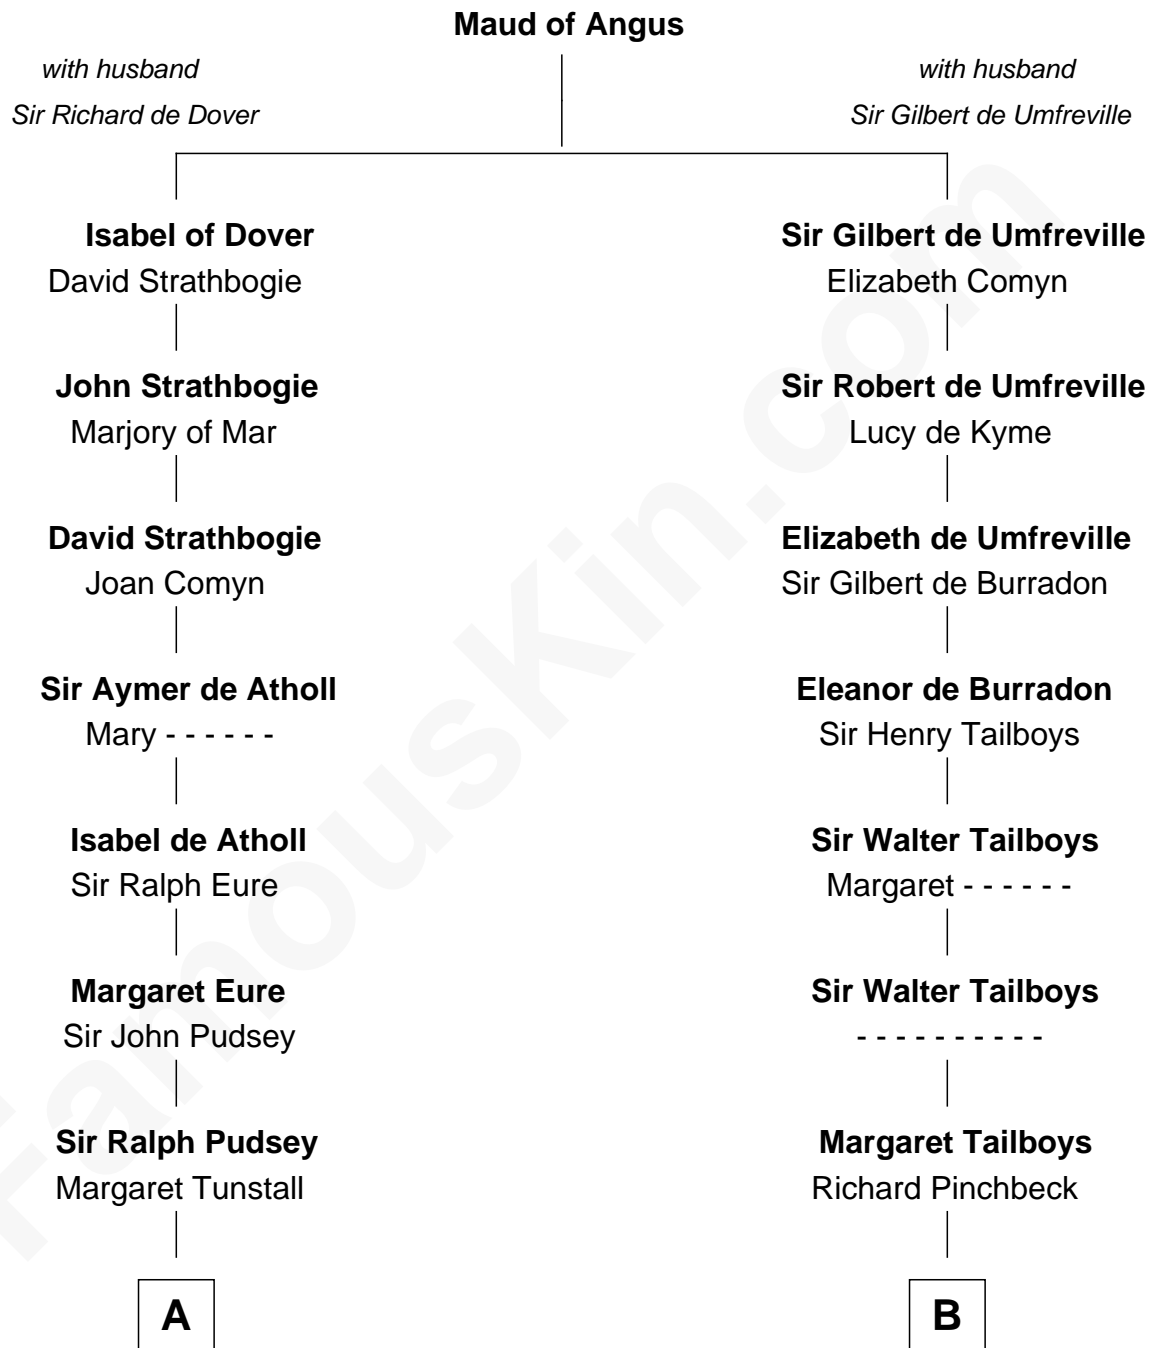

# FamousKin.com Relationship Chart of

**General Robert E. Lee**

*Confederate Army - U.S. Civil War*

17th cousin 3 times removed of

**Daniel Carroll**

*Signer of the U.S. Constitution*

**C**

Henry Lee  
Mary Bland

Col. Henry Lee  
Lucy Grymes

Maj. Gen. Henry Lee  
Anne Hill Carter

General Robert E. Lee  
*Confederate Army - U.S. Civil War*

FamousKin.com