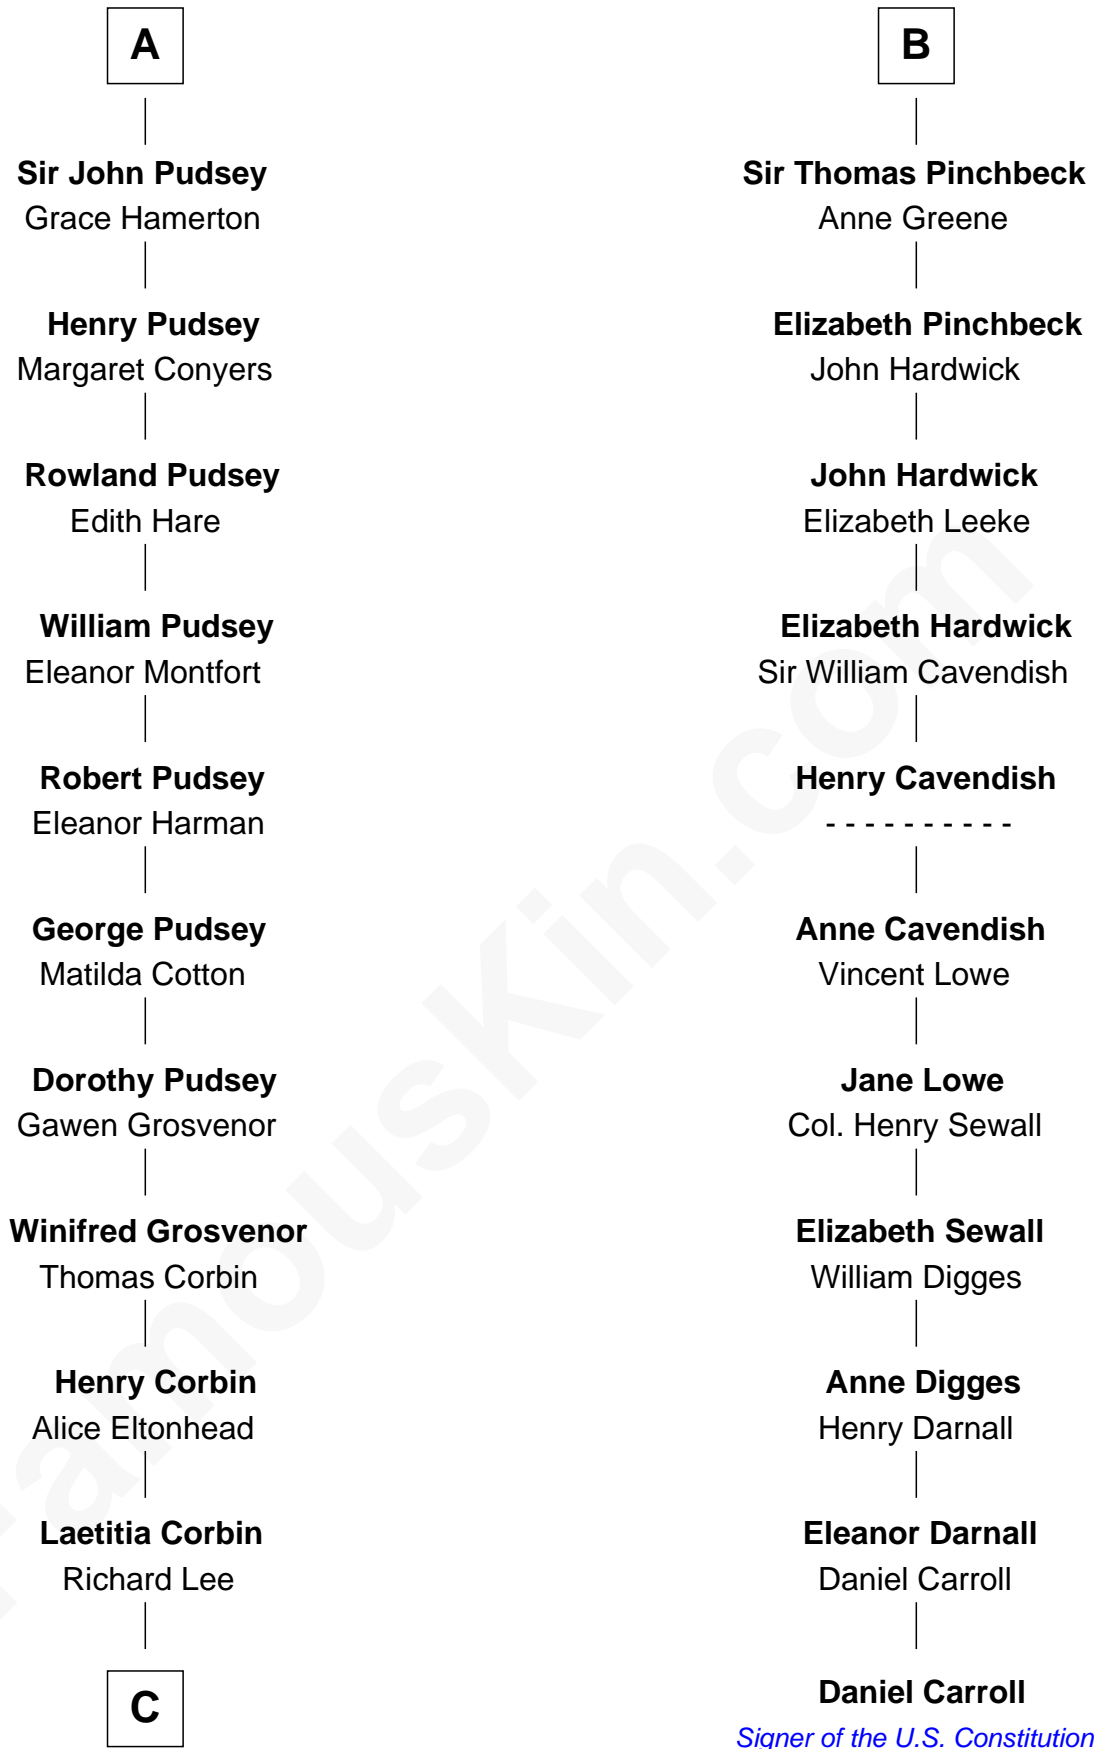

# FamousKin.com Relationship Chart of

**General Robert E. Lee**

*Confederate Army - U.S. Civil War*

17th cousin 3 times removed of

**Daniel Carroll**

*Signer of the U.S. Constitution*

**C**

Henry Lee  
Mary Bland

Col. Henry Lee  
Lucy Grymes

Maj. Gen. Henry Lee  
Anne Hill Carter

General Robert E. Lee  
*Confederate Army - U.S. Civil War*

FamousKin.com