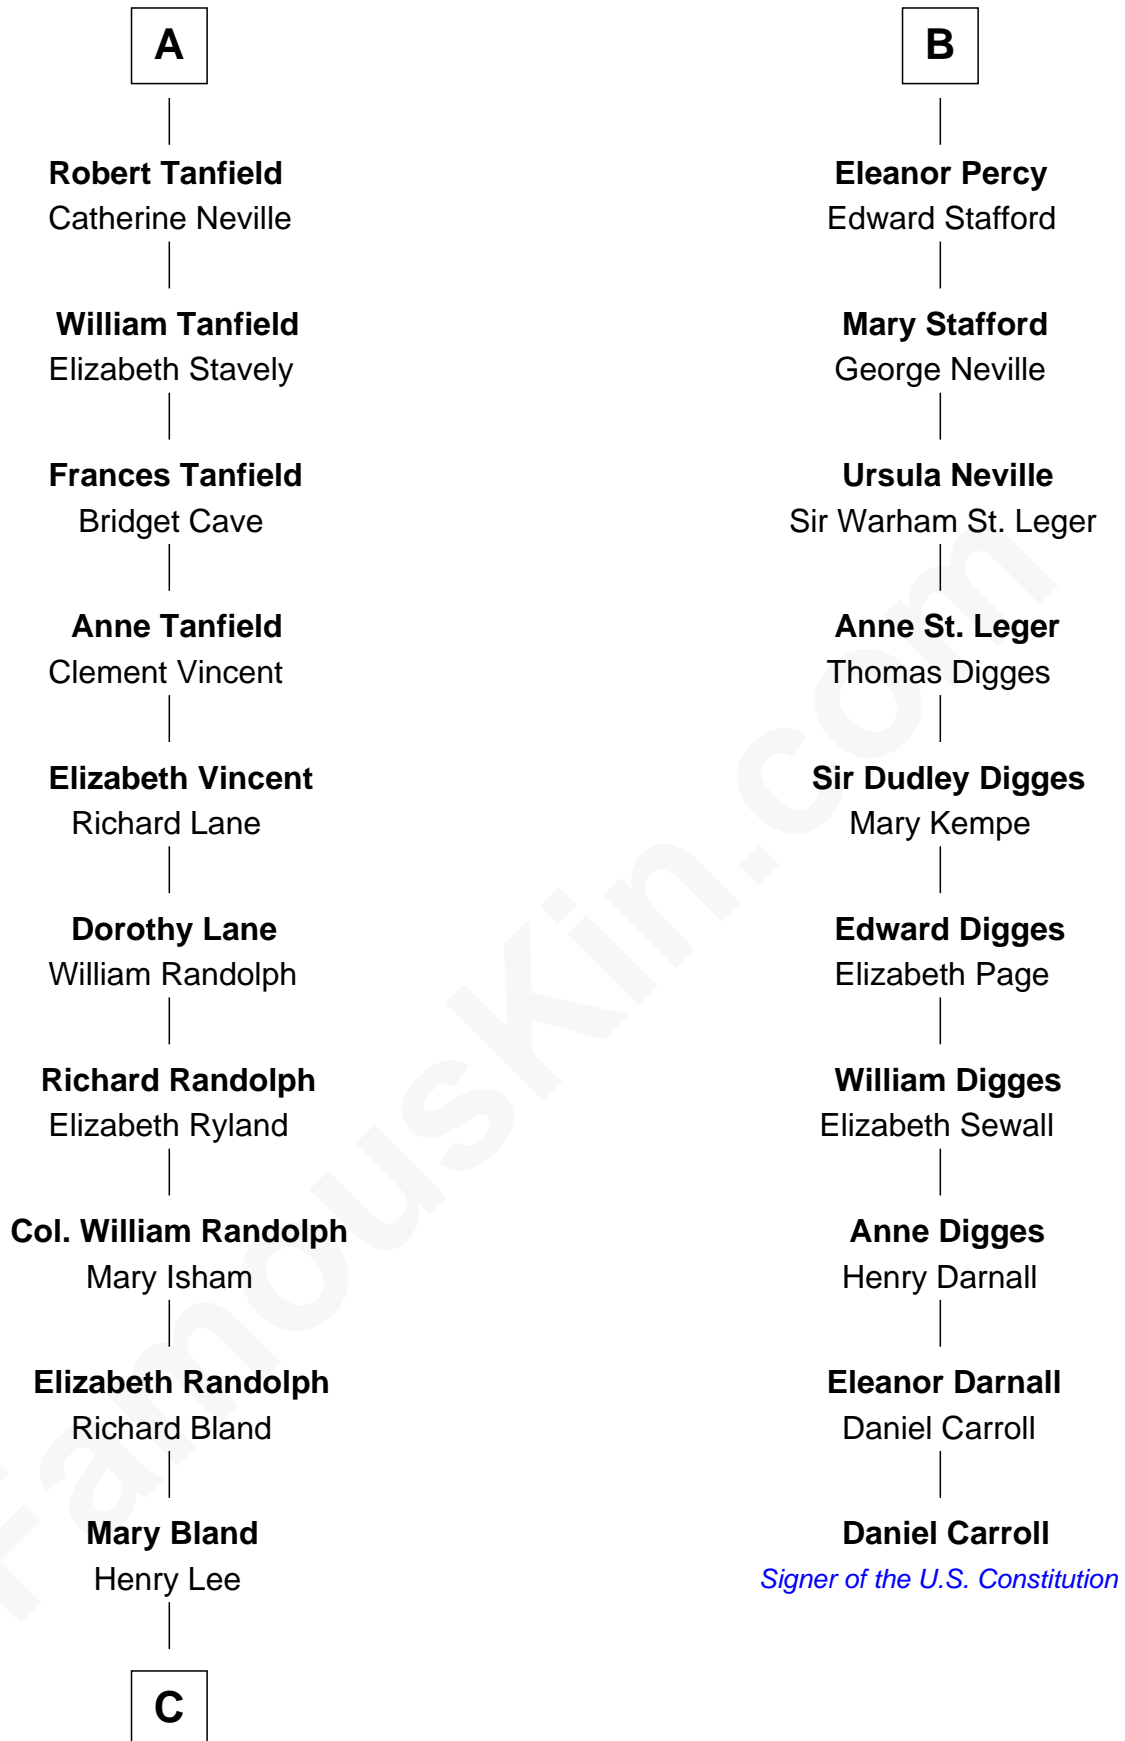

FamousKin.com Relationship Chart of

General Robert E. Lee

Confederate Army - U.S. Civil War

16th cousin 3 times removed of

Daniel Carroll

Signer of the U.S. Constitution

C

Col. Henry Lee

Lucy Grymes

Maj. Gen. Henry Lee

Anne Hill Carter

General Robert E. Lee

Confederate Army - U.S. Civil War

FamousKin.com