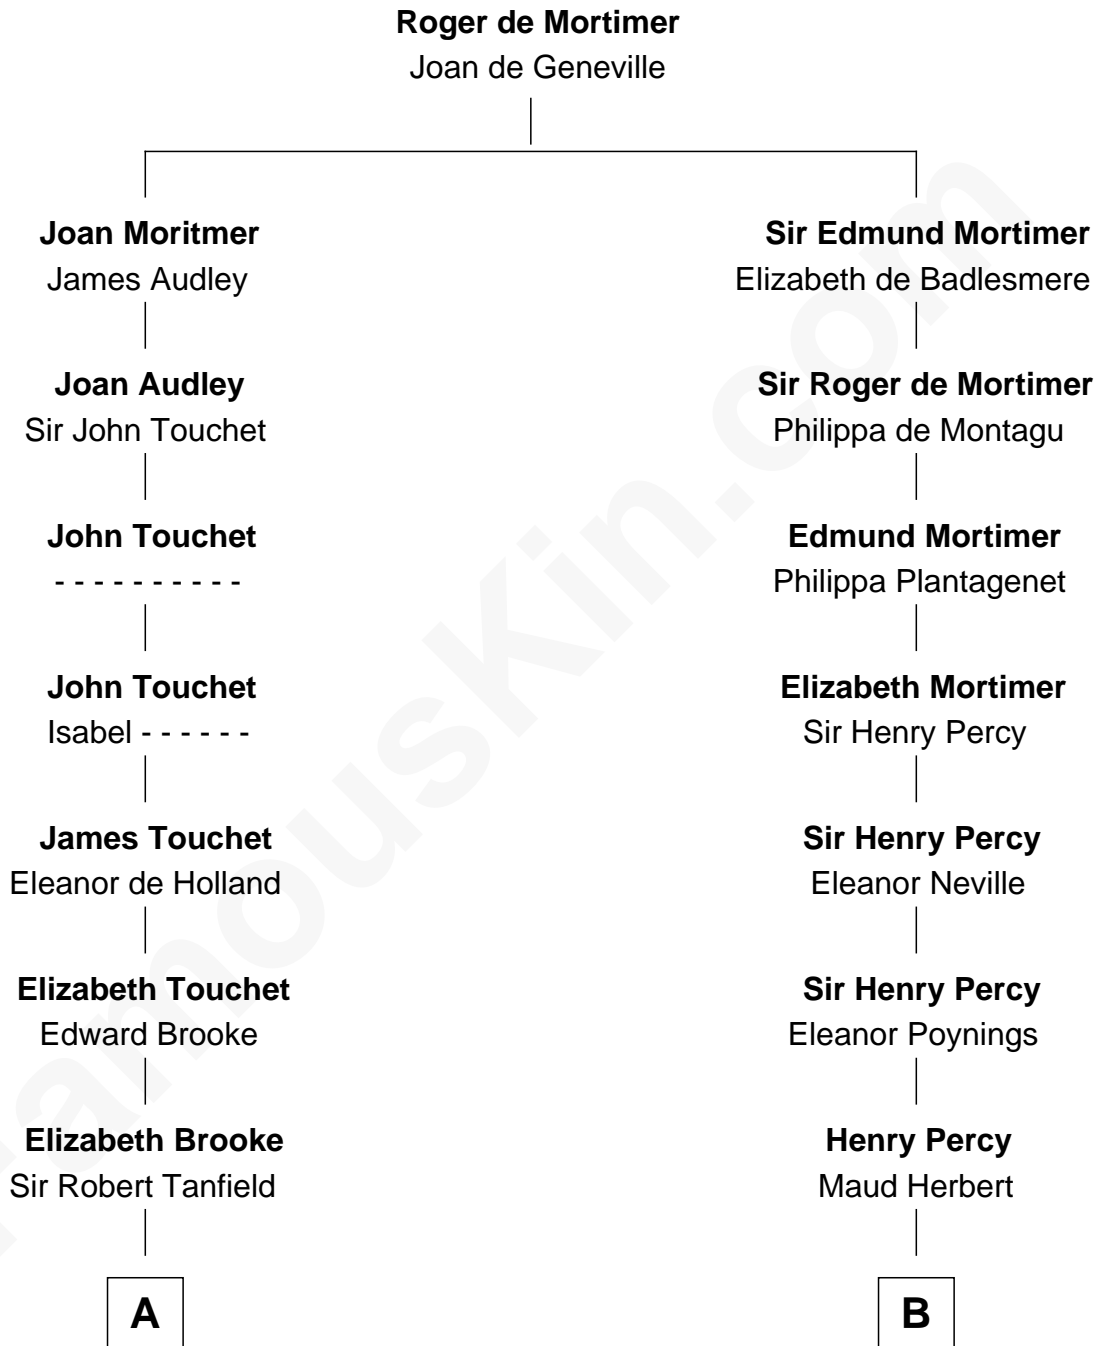

FamousKin.com Relationship Chart of

General Robert E. Lee

Confederate Army - U.S. Civil War

16th cousin 3 times removed of

Daniel Carroll

Signer of the U.S. Constitution

C

Col. Henry Lee

Lucy Grymes

Maj. Gen. Henry Lee

Anne Hill Carter

General Robert E. Lee

Confederate Army - U.S. Civil War

FamousKin.com