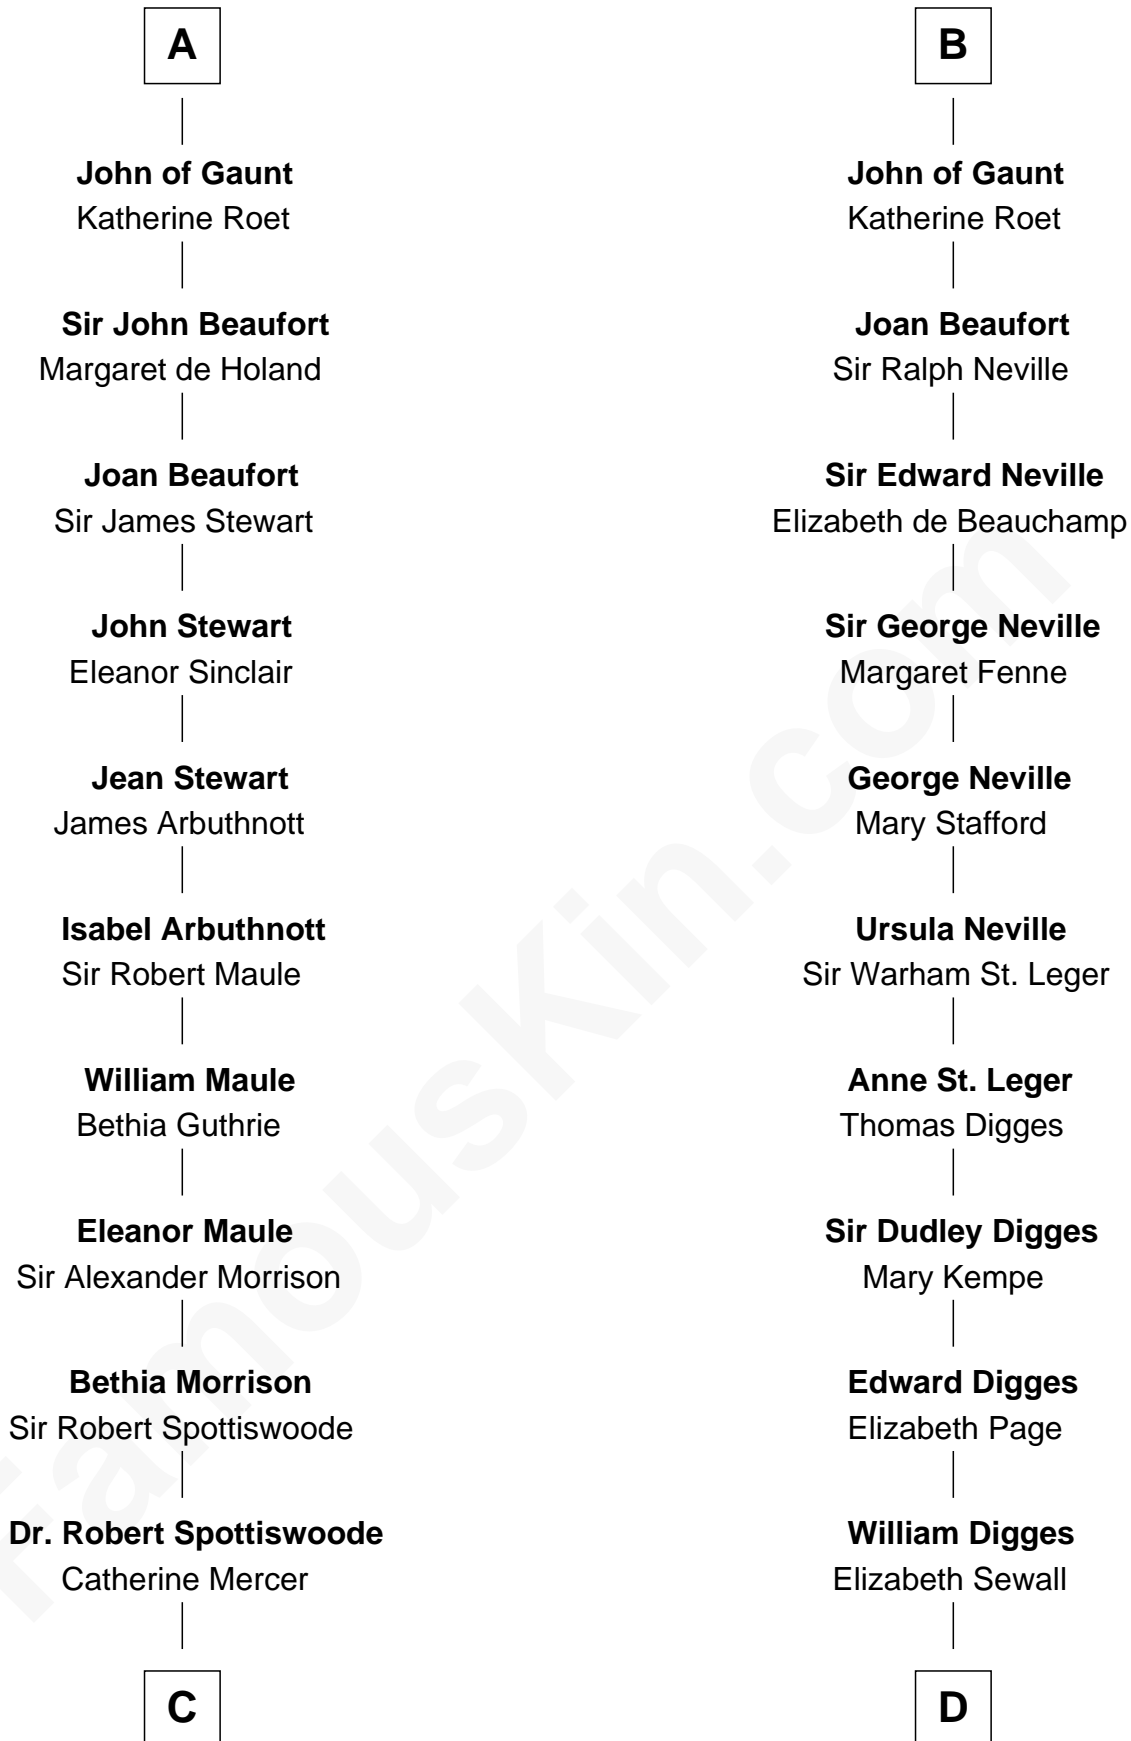

FamousKin.com Relationship Chart of

General Robert E. Lee

Confederate Army - U.S. Civil War

19th cousin 2 times removed of

Daniel Carroll

Signer of the U.S. Constitution

C

Lt. Gov. Alexander Spotswood

Anne Butler Brayne

Anne Catherine Spotswood

Col. Bernard Moore

Anne Butler Moore

Charles Carter

Anne Hill Carter

Maj. Gen. Henry Lee

General Robert E. Lee