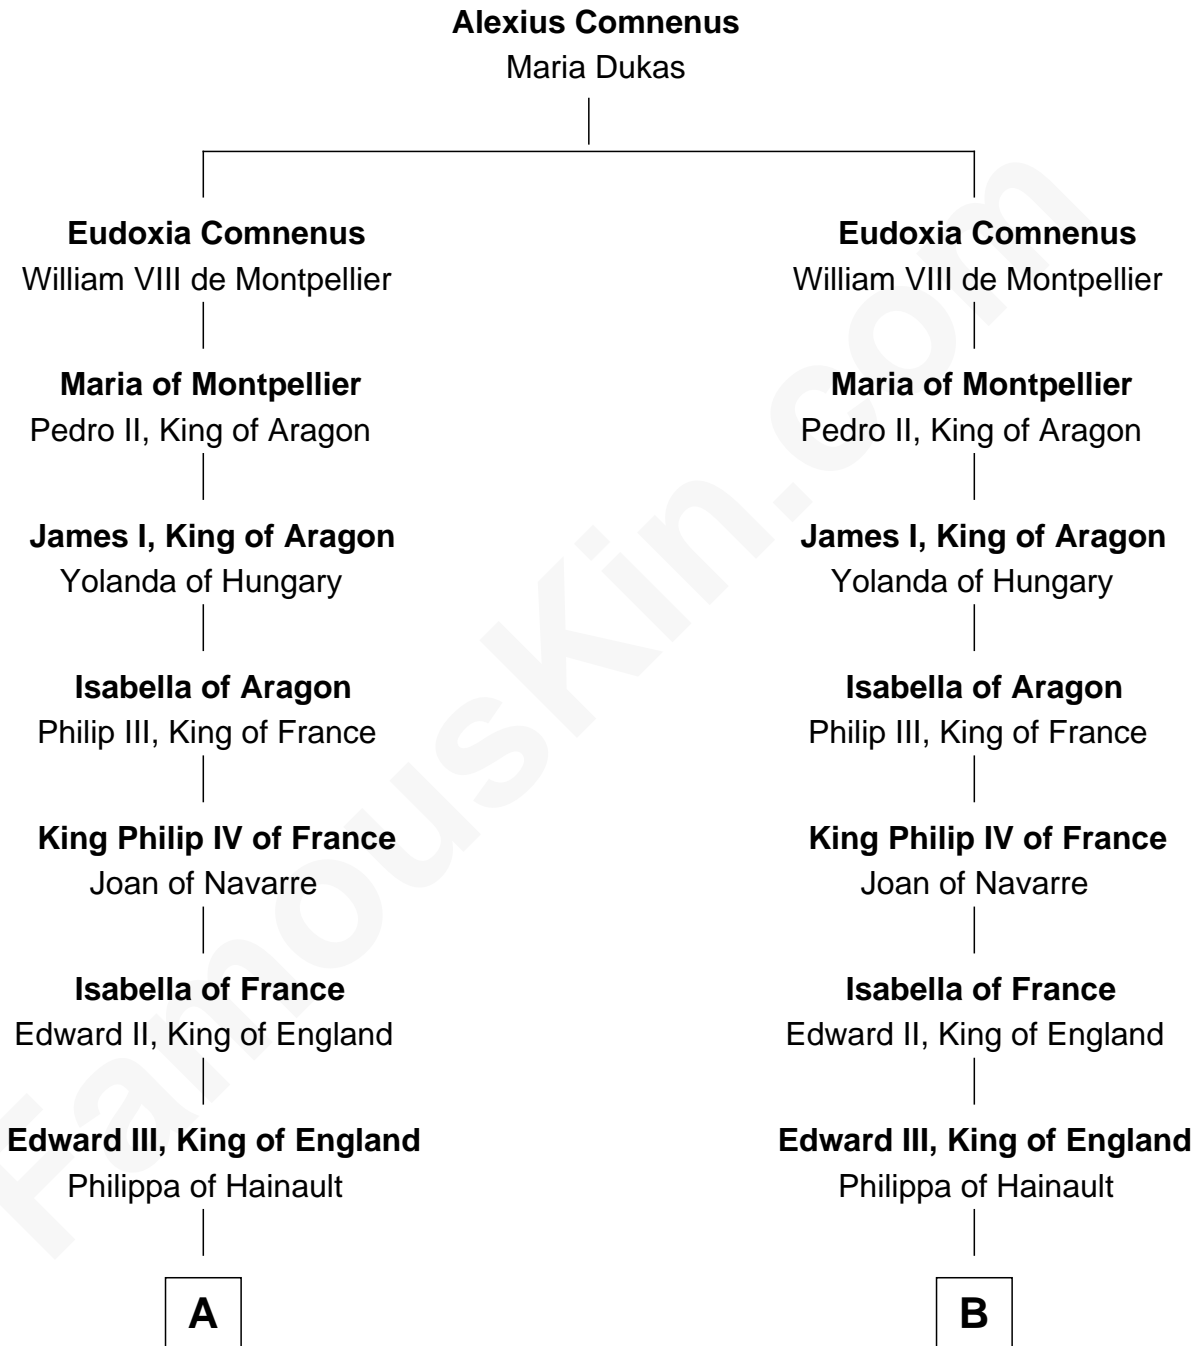

# FamousKin.com Relationship Chart of

**General Robert E. Lee**

*Confederate Army - U.S. Civil War*

19th cousin 2 times removed of

**Daniel Carroll**

*Signer of the U.S. Constitution*

**C**

**Lt. Gov. Alexander Spotswood**

Anne Butler Brayne

**Anne Catherine Spotswood**

Col. Bernard Moore

**Anne Butler Moore**

Charles Carter

**Anne Hill Carter**

Maj. Gen. Henry Lee

**General Robert E. Lee**