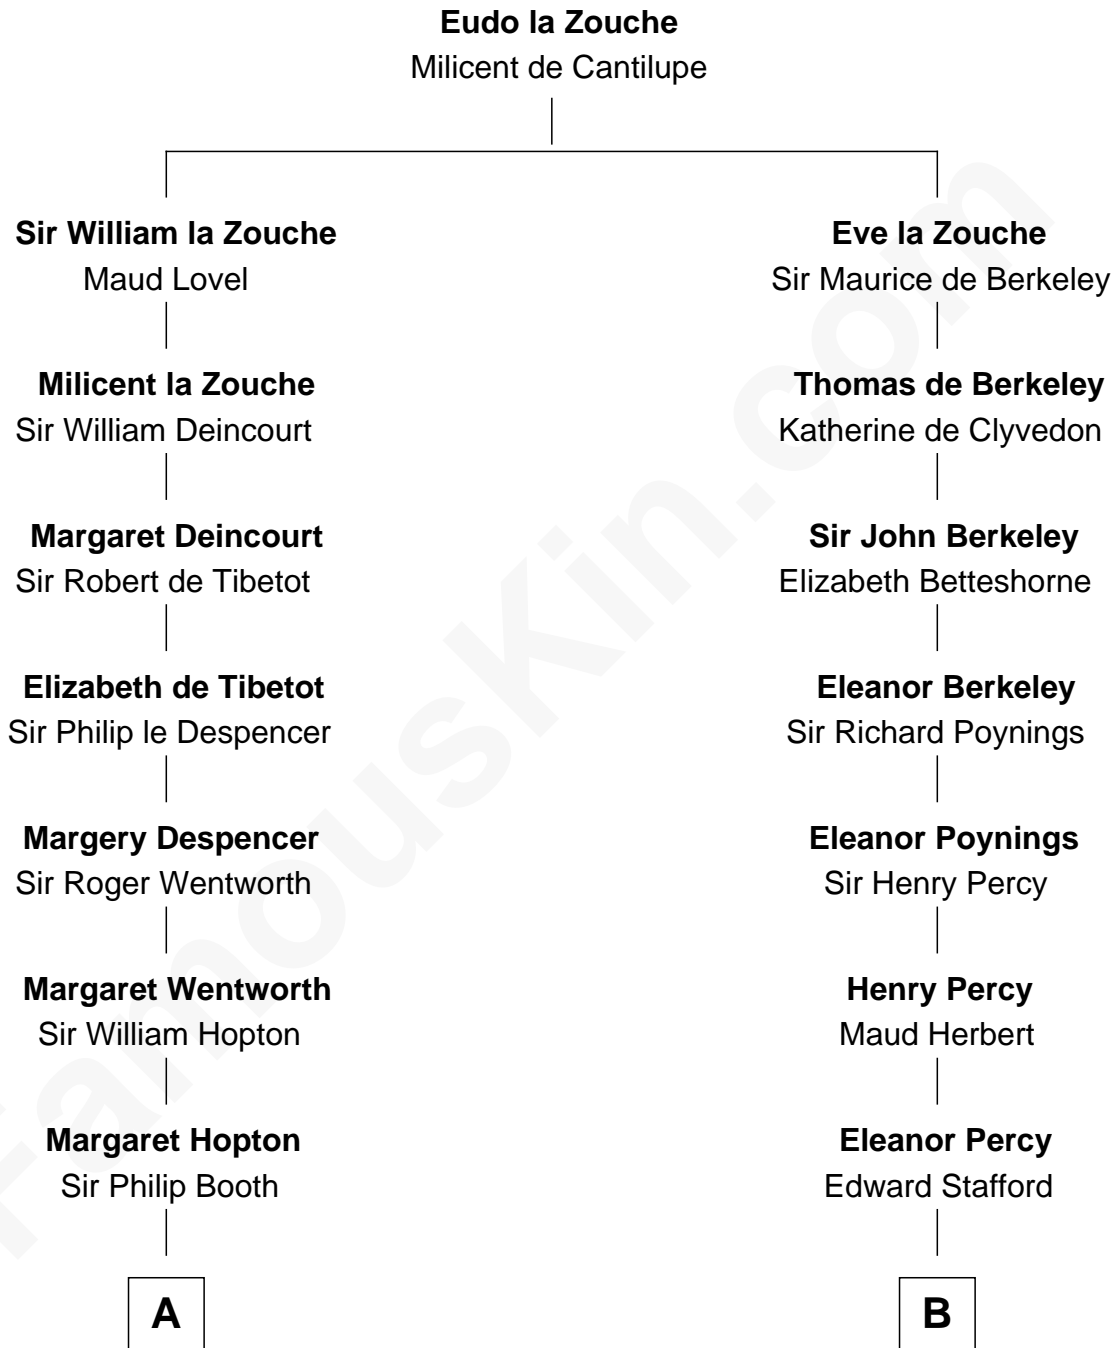

# FamousKin.com Relationship Chart of

**General Robert E. Lee**

*Confederate Army - U.S. Civil War*

15th cousin 3 times removed of

**Daniel Carroll**

*Signer of the U.S. Constitution*

C

—  
**Maj. Gen. Henry Lee**

Anne Hill Carter

—  
**General Robert E. Lee**

*Confederate Army - U.S. Civil War*

FamousKin.com