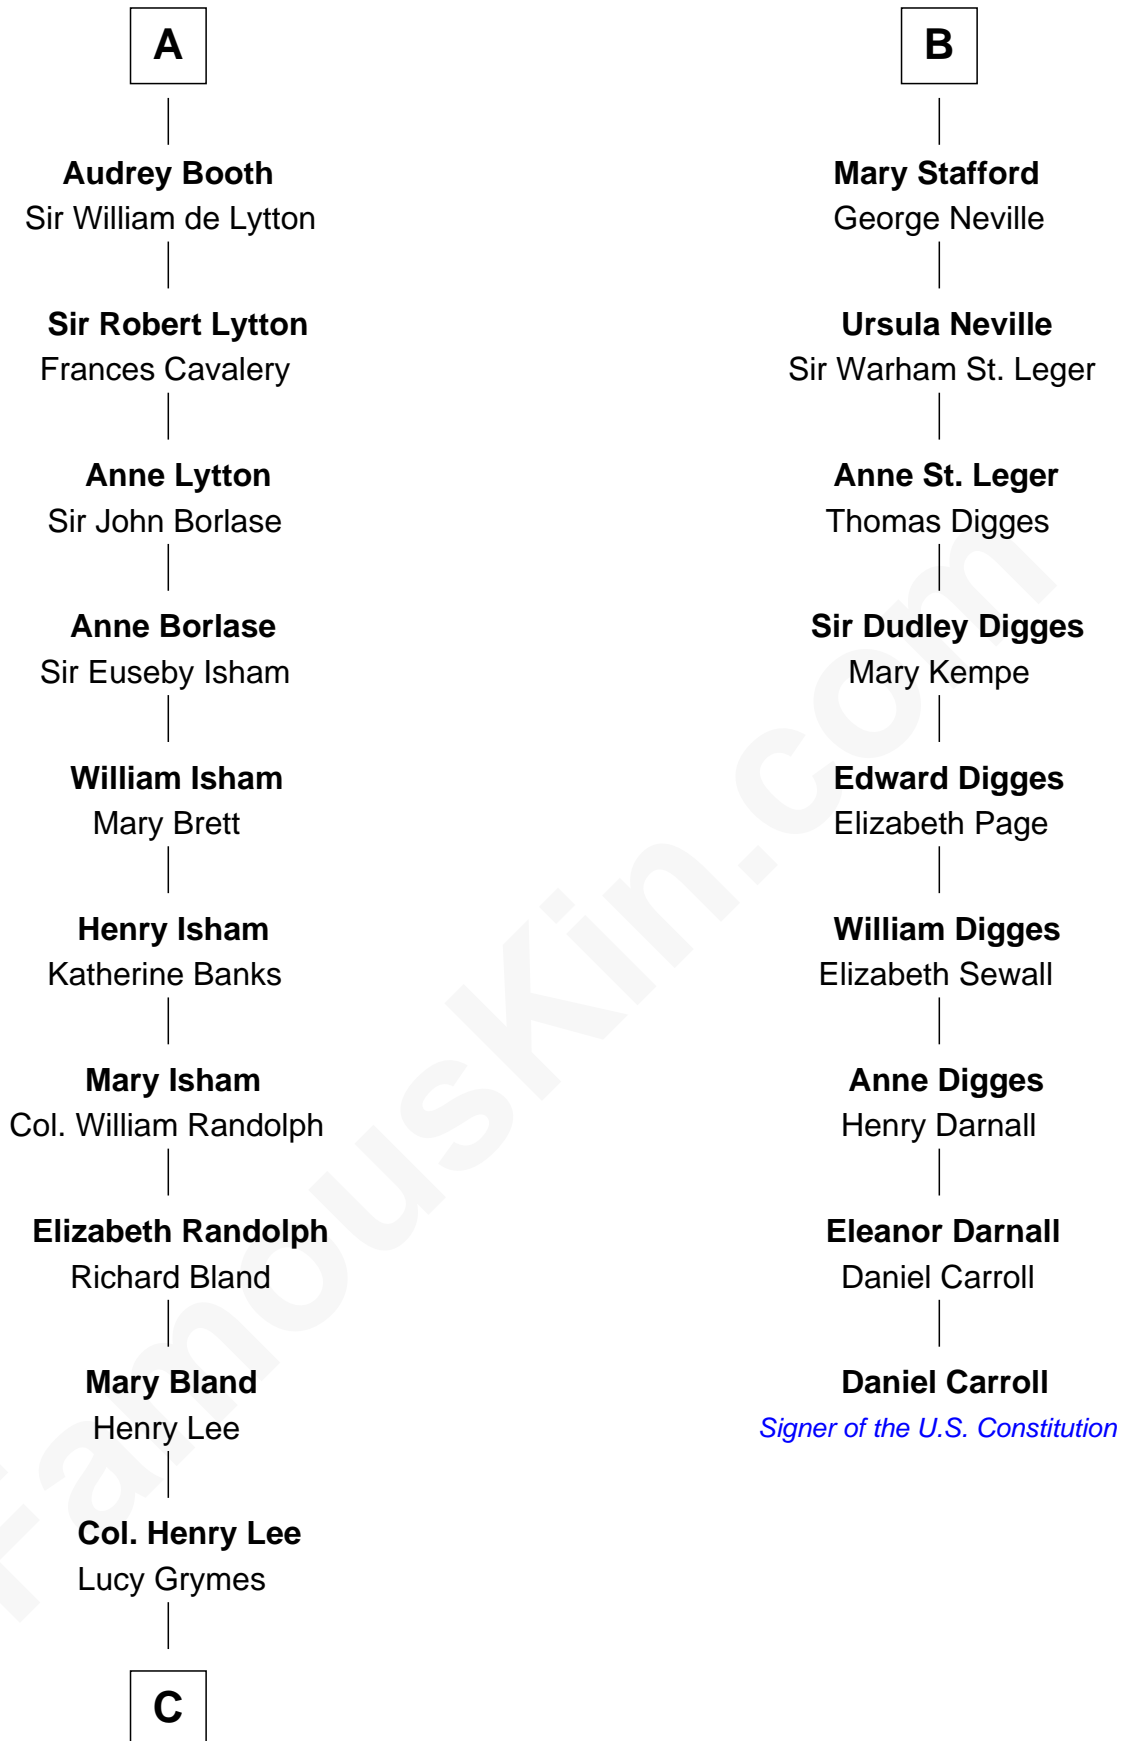

# FamousKin.com Relationship Chart of

**General Robert E. Lee**

*Confederate Army - U.S. Civil War*

15th cousin 3 times removed of

**Daniel Carroll**

*Signer of the U.S. Constitution*

C

—  
**Maj. Gen. Henry Lee**

Anne Hill Carter

—  
**General Robert E. Lee**

*Confederate Army - U.S. Civil War*

FamousKin.com