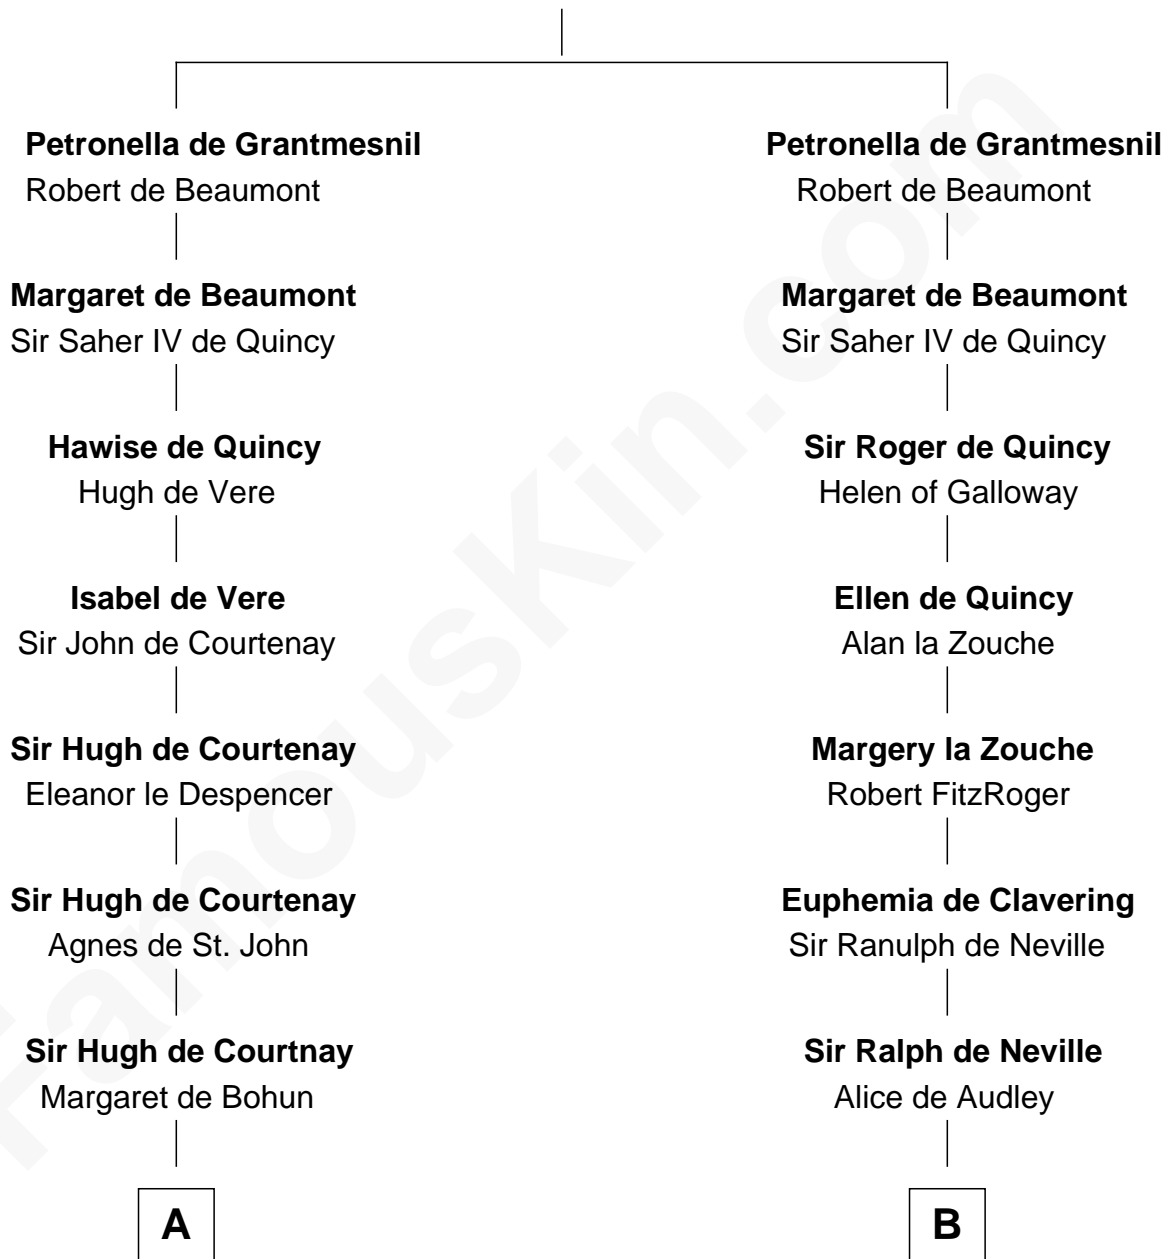

FamousKin.com Relationship Chart of

General Robert E. Lee

Confederate Army - U.S. Civil War

19th cousin 2 times removed of

Daniel Carroll

Signer of the U.S. Constitution

Hugh de Grantmesnil

C

Col. Robert Carter

Judith Armistead

John Carter

Elizabeth Hill

Charles Carter

Anne Butler Moore

Anne Hill Carter

Maj. Gen. Henry Lee