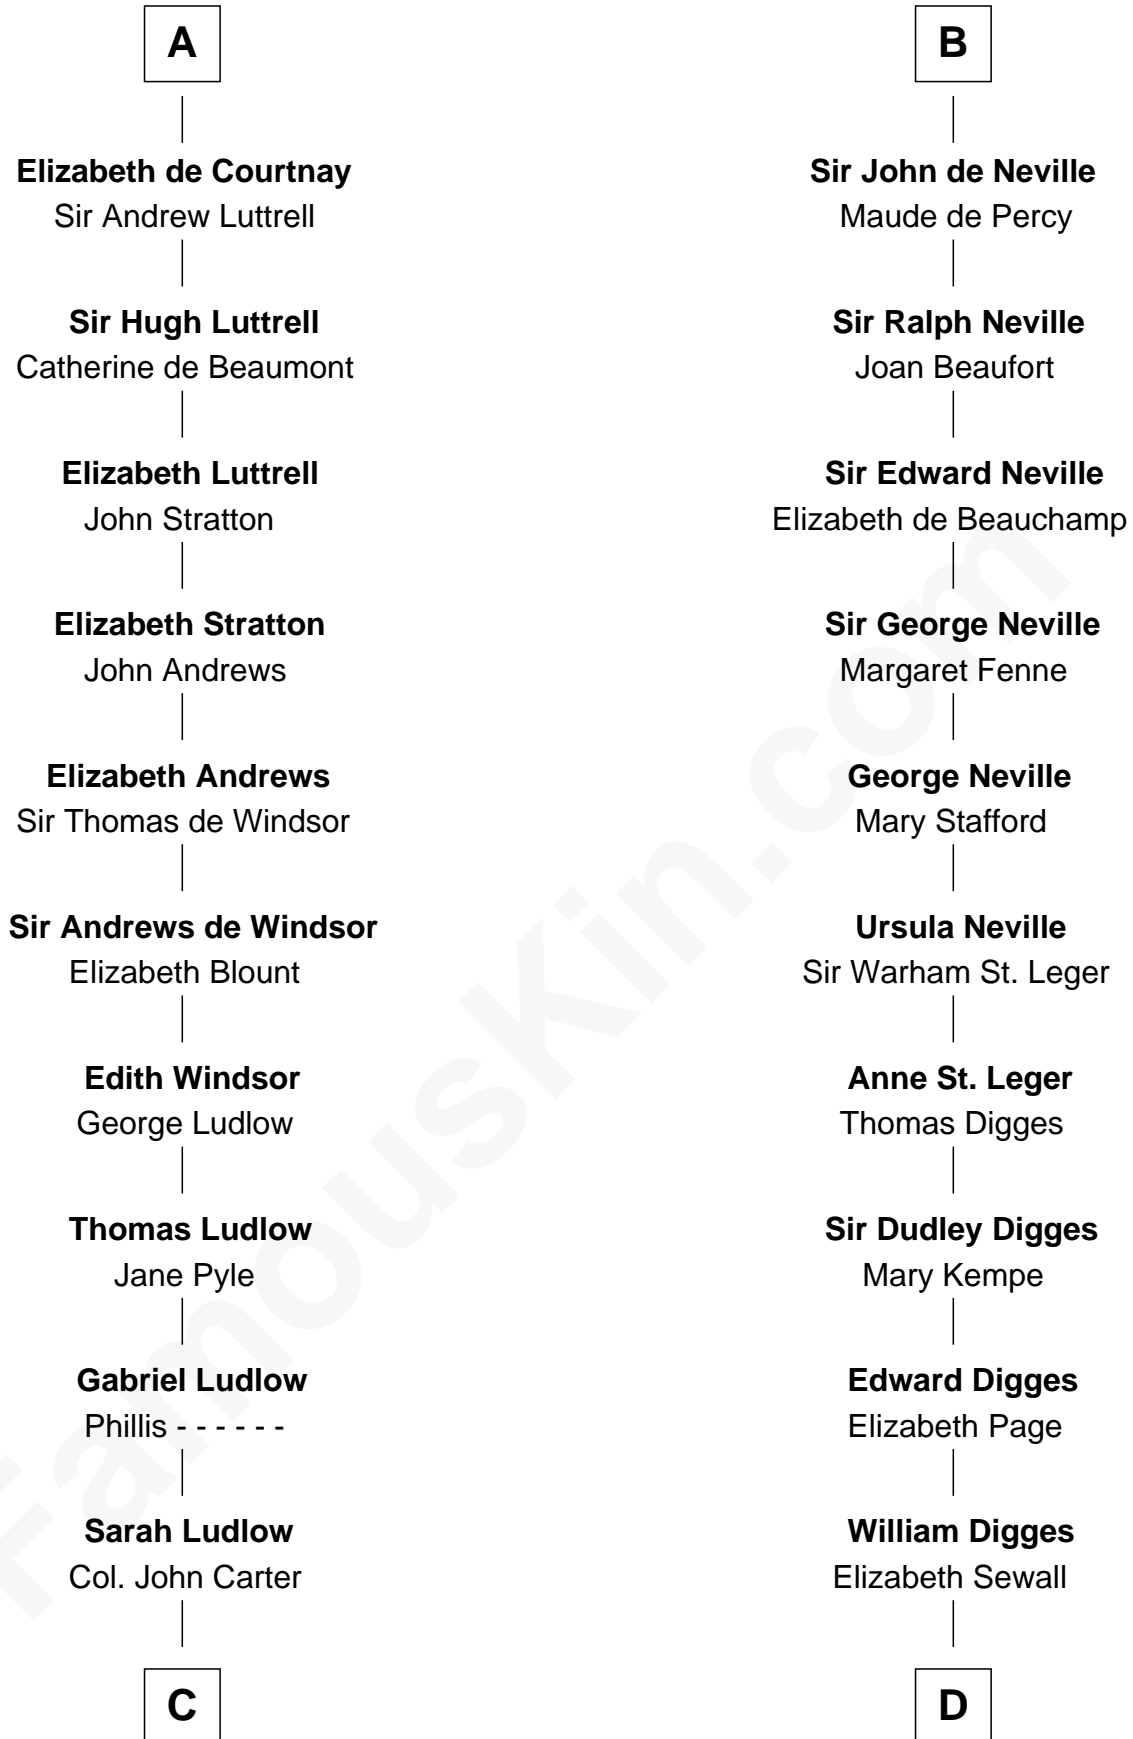

FamousKin.com Relationship Chart of

General Robert E. Lee

Confederate Army - U.S. Civil War

19th cousin 2 times removed of

Daniel Carroll

Signer of the U.S. Constitution

Hugh de Grantmesnil

C

Col. Robert Carter

Judith Armistead

John Carter

Elizabeth Hill

Charles Carter

Anne Butler Moore

Anne Hill Carter

Maj. Gen. Henry Lee