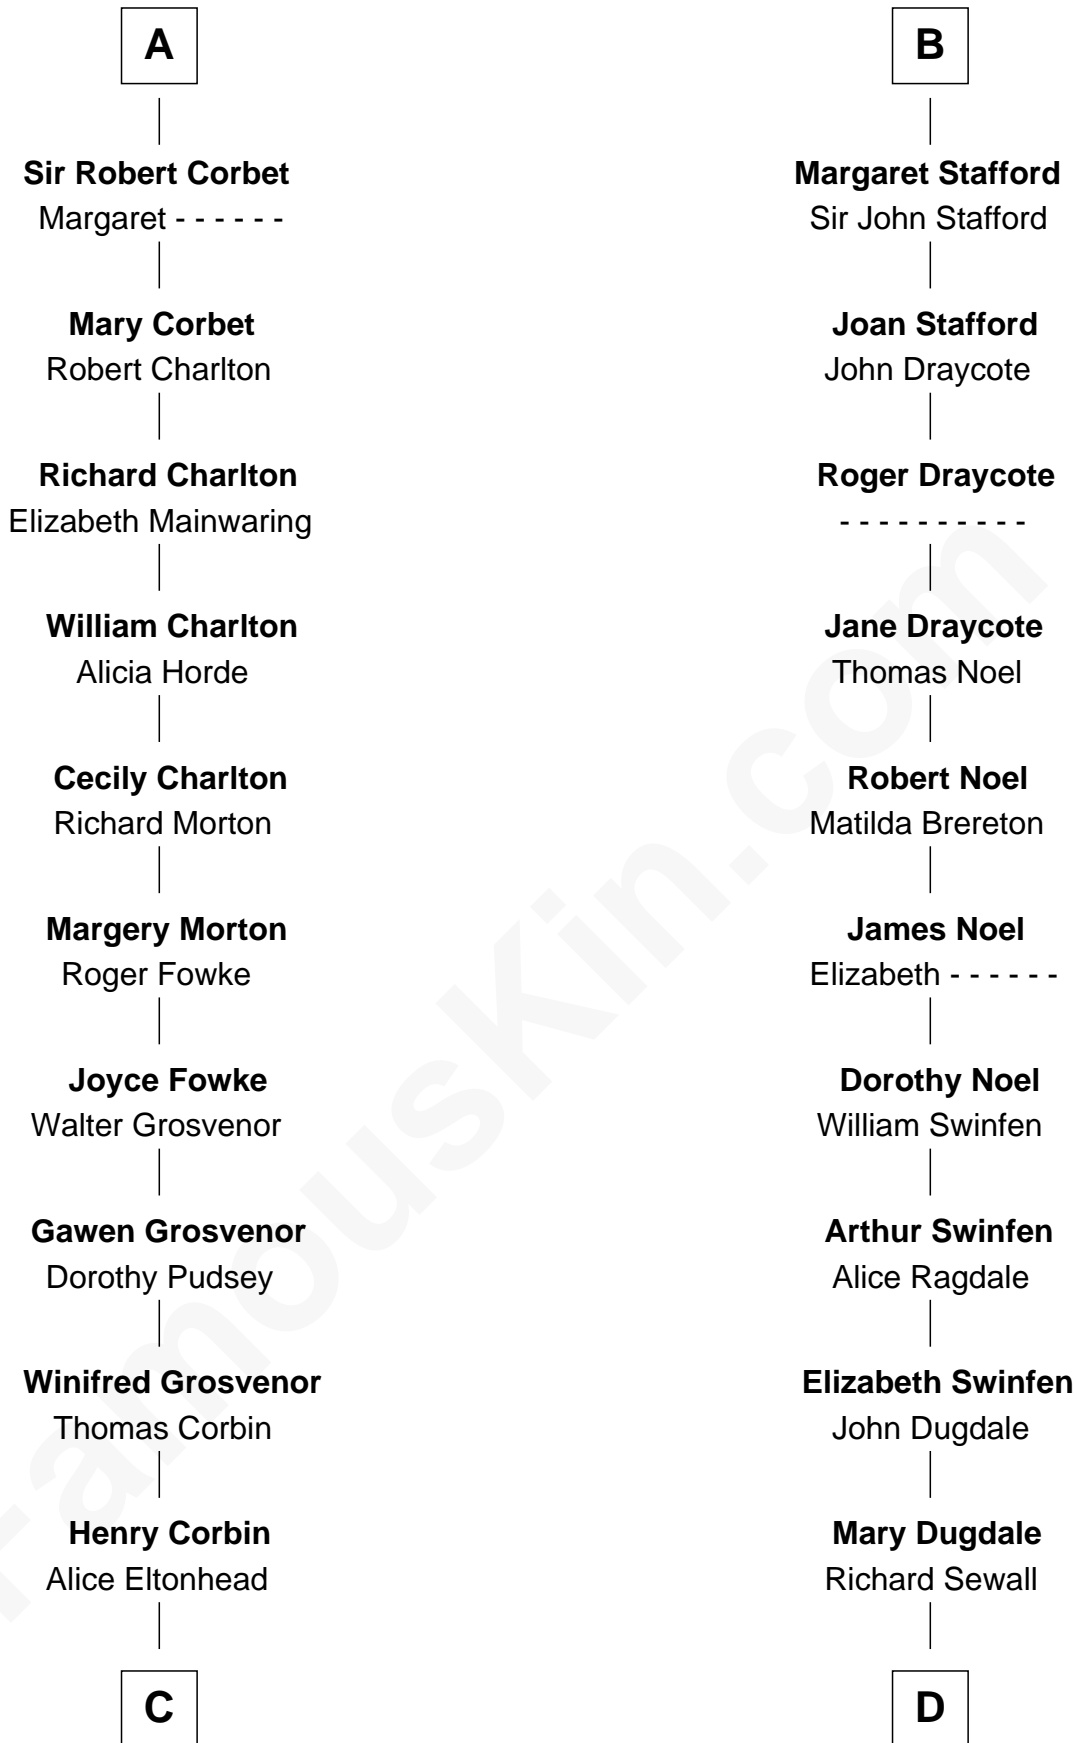

FamousKin.com Relationship Chart of

General Robert E. Lee

Confederate Army - U.S. Civil War

21st cousin of

Daniel Carroll

Signer of the U.S. Constitution

William d'Aubenev

Alice of Louvain

Anne Hill Carter

General Robert E. Lee

Confederate Army - U.S. Civil War

D

Col. Henry Sewall

Jane Lowe

Elizabeth Sewall

William Digges