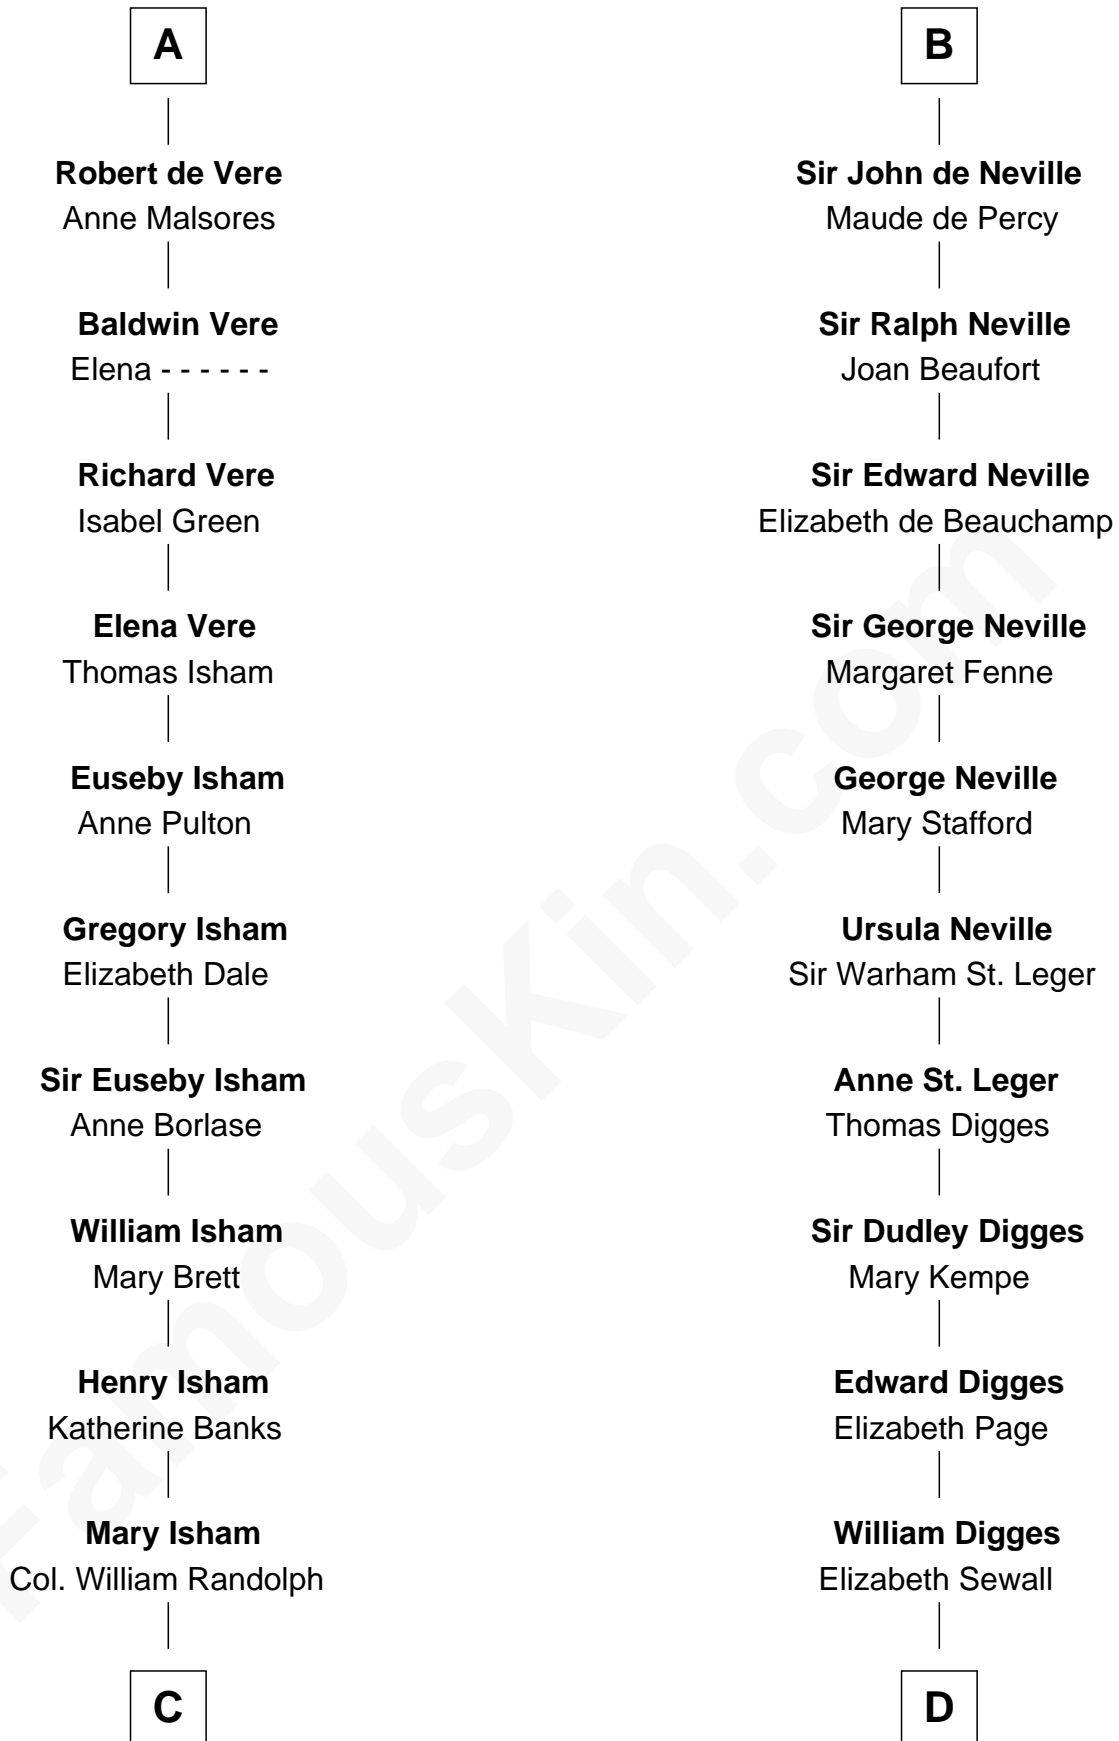

FamousKin.com Relationship Chart of

General Robert E. Lee

Confederate Army - U.S. Civil War

19th cousin 2 times removed of

Daniel Carroll

Signer of the U.S. Constitution

C

Elizabeth Randolph

Richard Bland

Mary Bland

Henry Lee

Col. Henry Lee

Lucy Grymes

Maj. Gen. Henry Lee

Anne Hill Carter

General Robert E. Lee