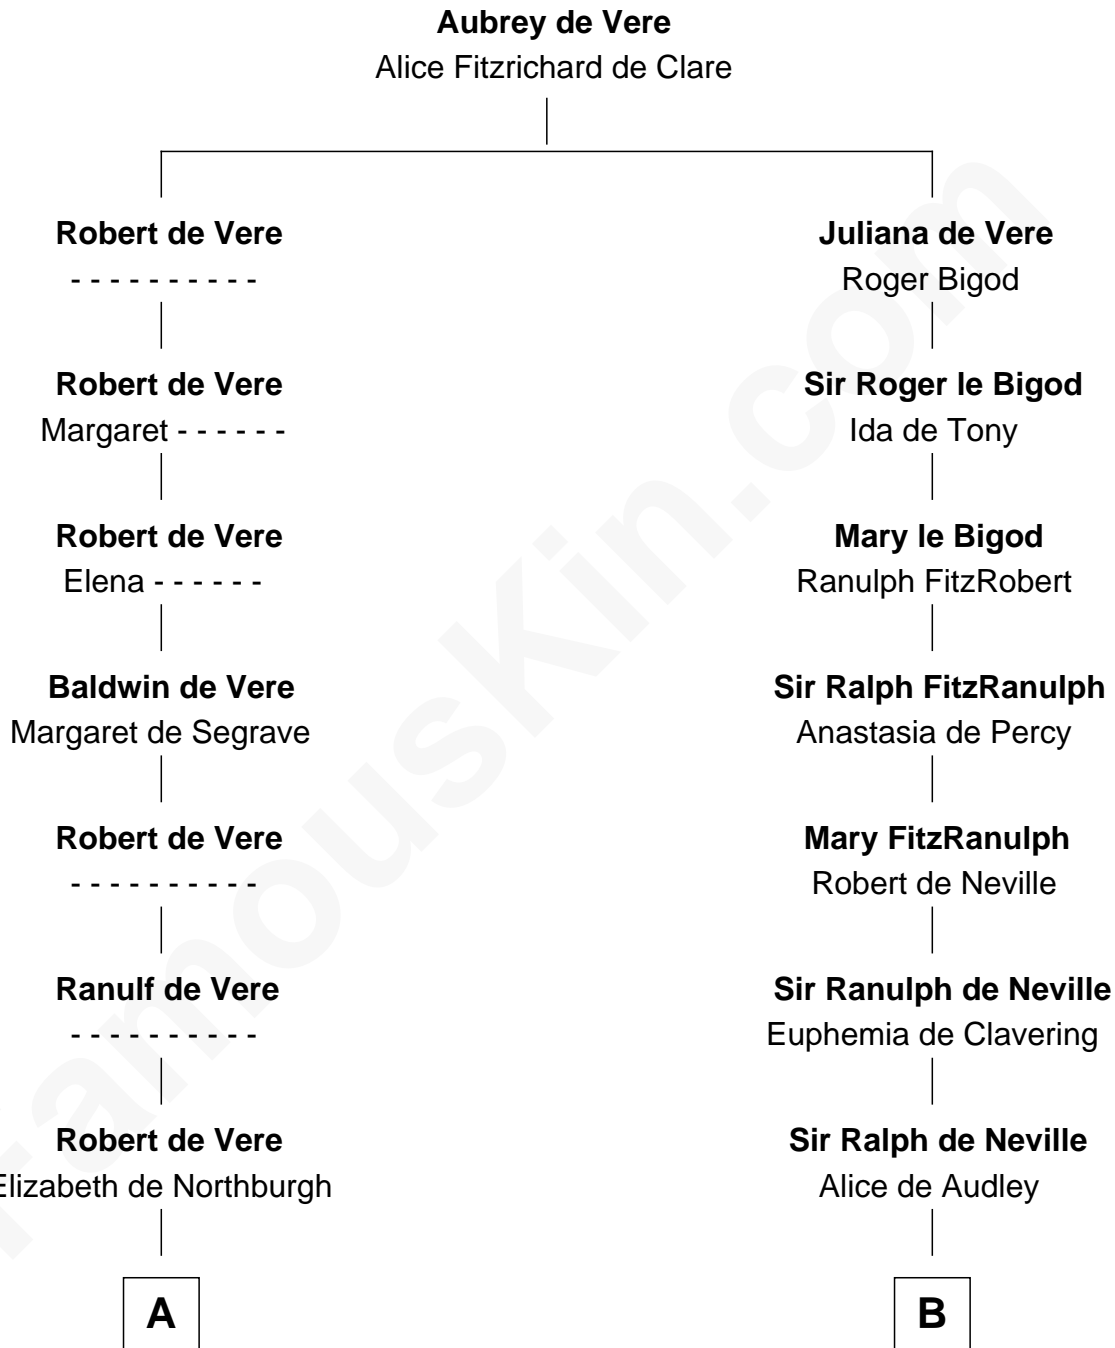

FamousKin.com Relationship Chart of

General Robert E. Lee

Confederate Army - U.S. Civil War

19th cousin 2 times removed of

Daniel Carroll

Signer of the U.S. Constitution

C

Elizabeth Randolph

Richard Bland

Mary Bland

Henry Lee

Col. Henry Lee

Lucy Grymes

Maj. Gen. Henry Lee

Anne Hill Carter

General Robert E. Lee