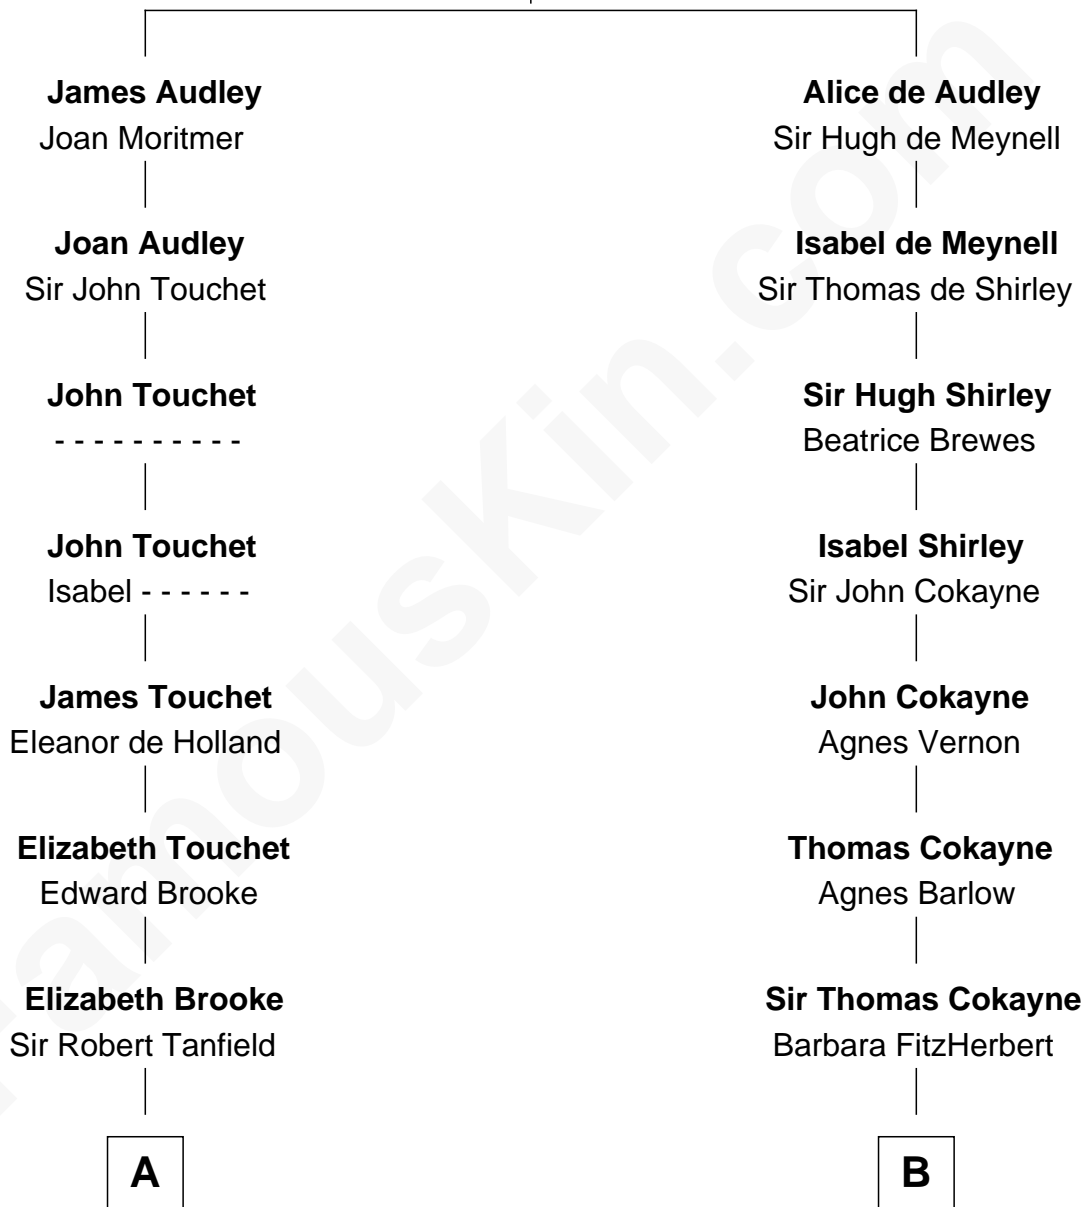

FamousKin.com Relationship Chart of

General Robert E. Lee

Confederate Army - U.S. Civil War

15th cousin 4 times removed of

Daniel Carroll

Signer of the U.S. Constitution

Sir Nicholas Audley

Joan Martin

C

Col. Henry Lee

Lucy Grymes

Maj. Gen. Henry Lee

Anne Hill Carter

General Robert E. Lee

Confederate Army - U.S. Civil War

FamousKin.com