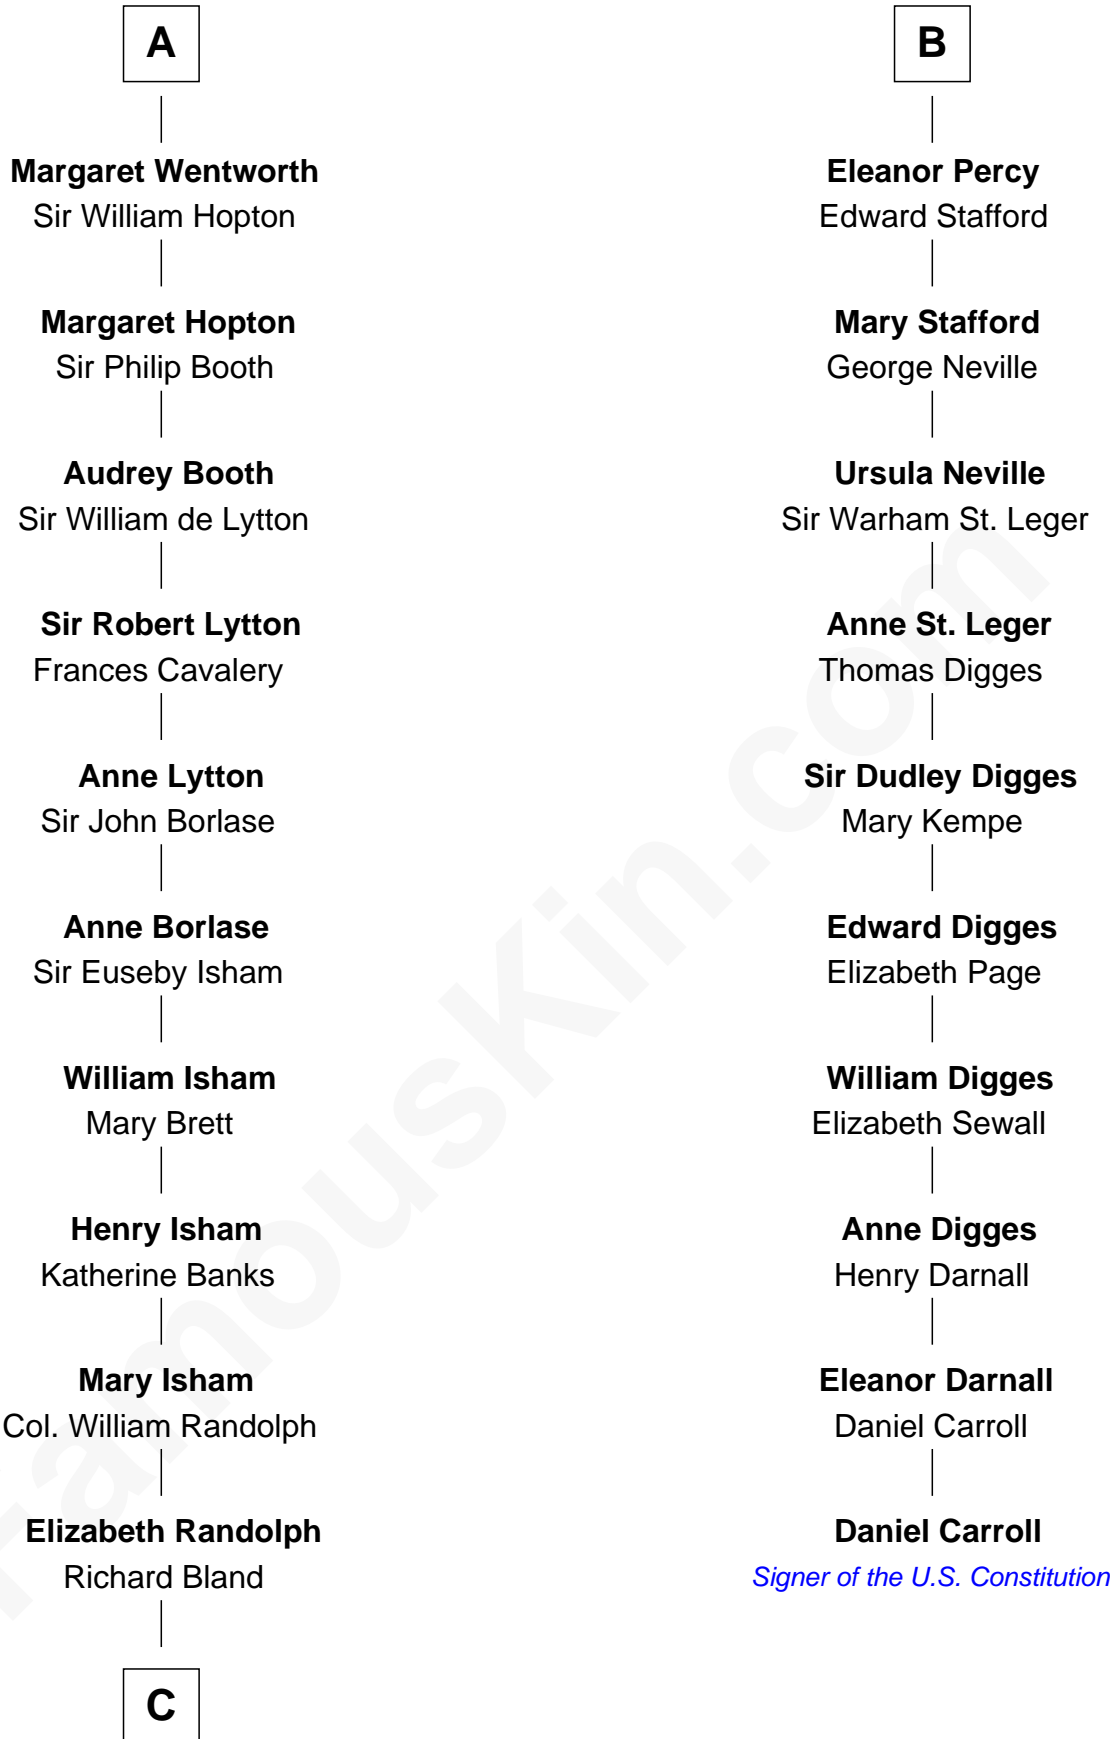

FamousKin.com Relationship Chart of

General Robert E. Lee

Confederate Army - U.S. Civil War

16th cousin 4 times removed of

Daniel Carroll

Signer of the U.S. Constitution

C

—
Mary Bland

Henry Lee

—
Col. Henry Lee

Lucy Grymes

—
Maj. Gen. Henry Lee

Anne Hill Carter

—
General Robert E. Lee

Confederate Army - U.S. Civil War

FamousKin.com