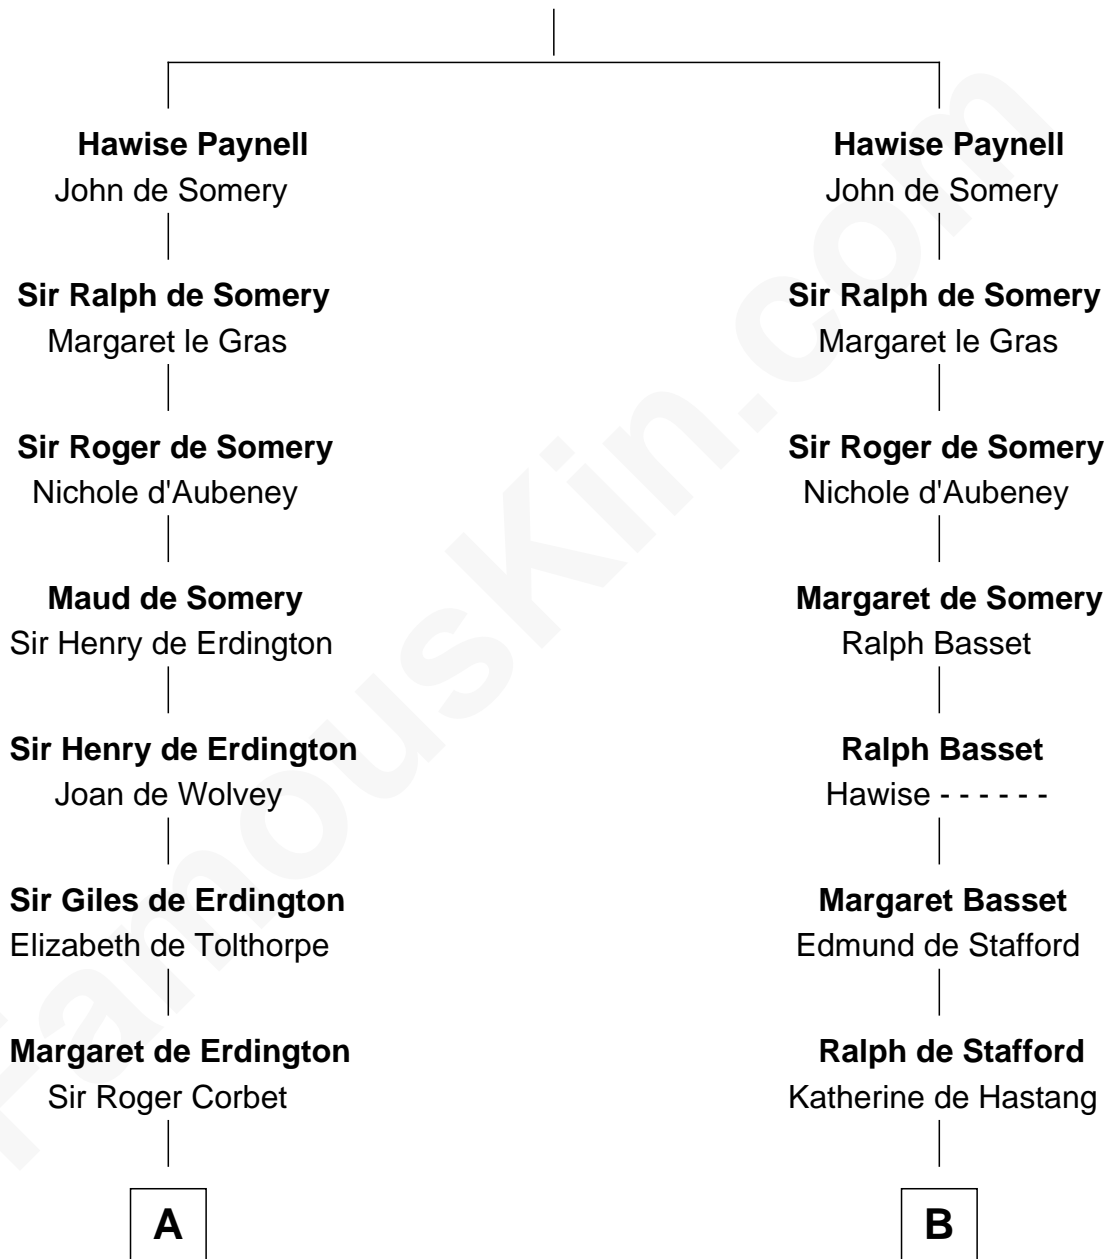

FamousKin.com

Relationship Chart of

General Robert E. Lee

Confederate Army - U.S. Civil War

21st cousin of

John Carroll

Founder of Georgetown University

Ralph Paynell