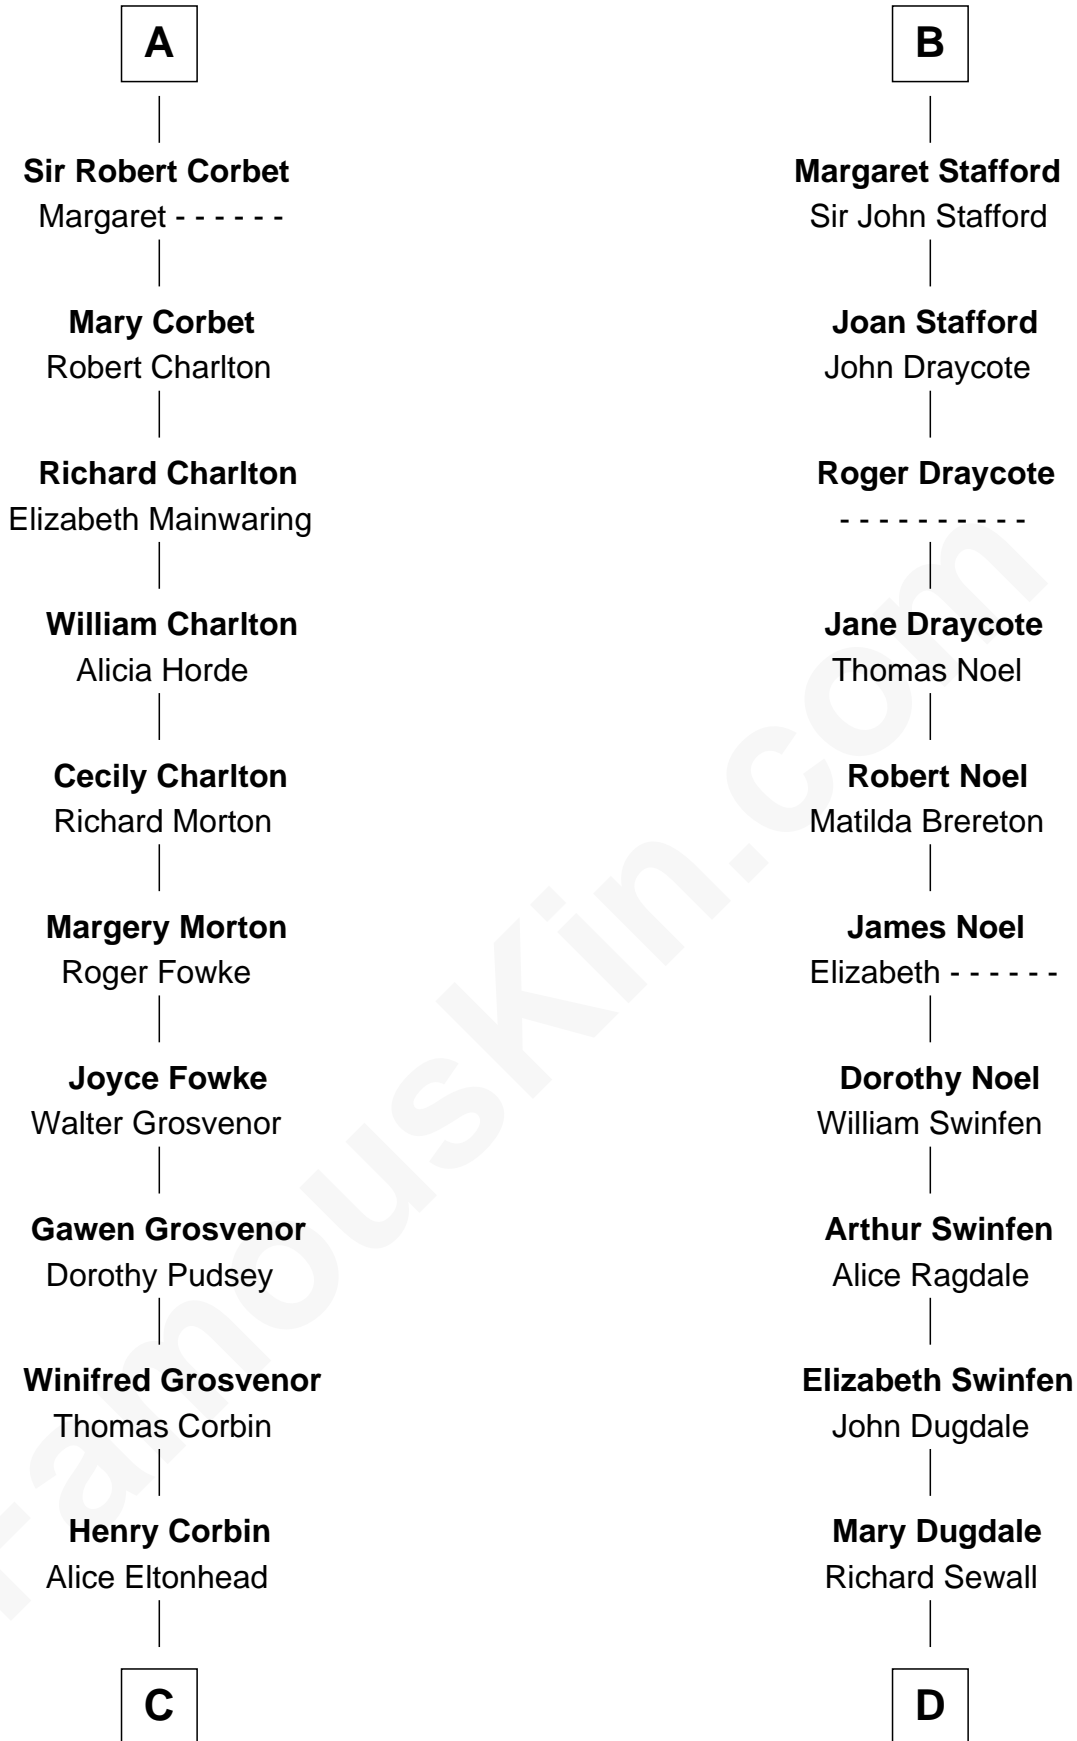

FamousKin.com

Relationship Chart of

General Robert E. Lee

Confederate Army - U.S. Civil War

21st cousin of

John Carroll

Founder of Georgetown University

Ralph Paynell