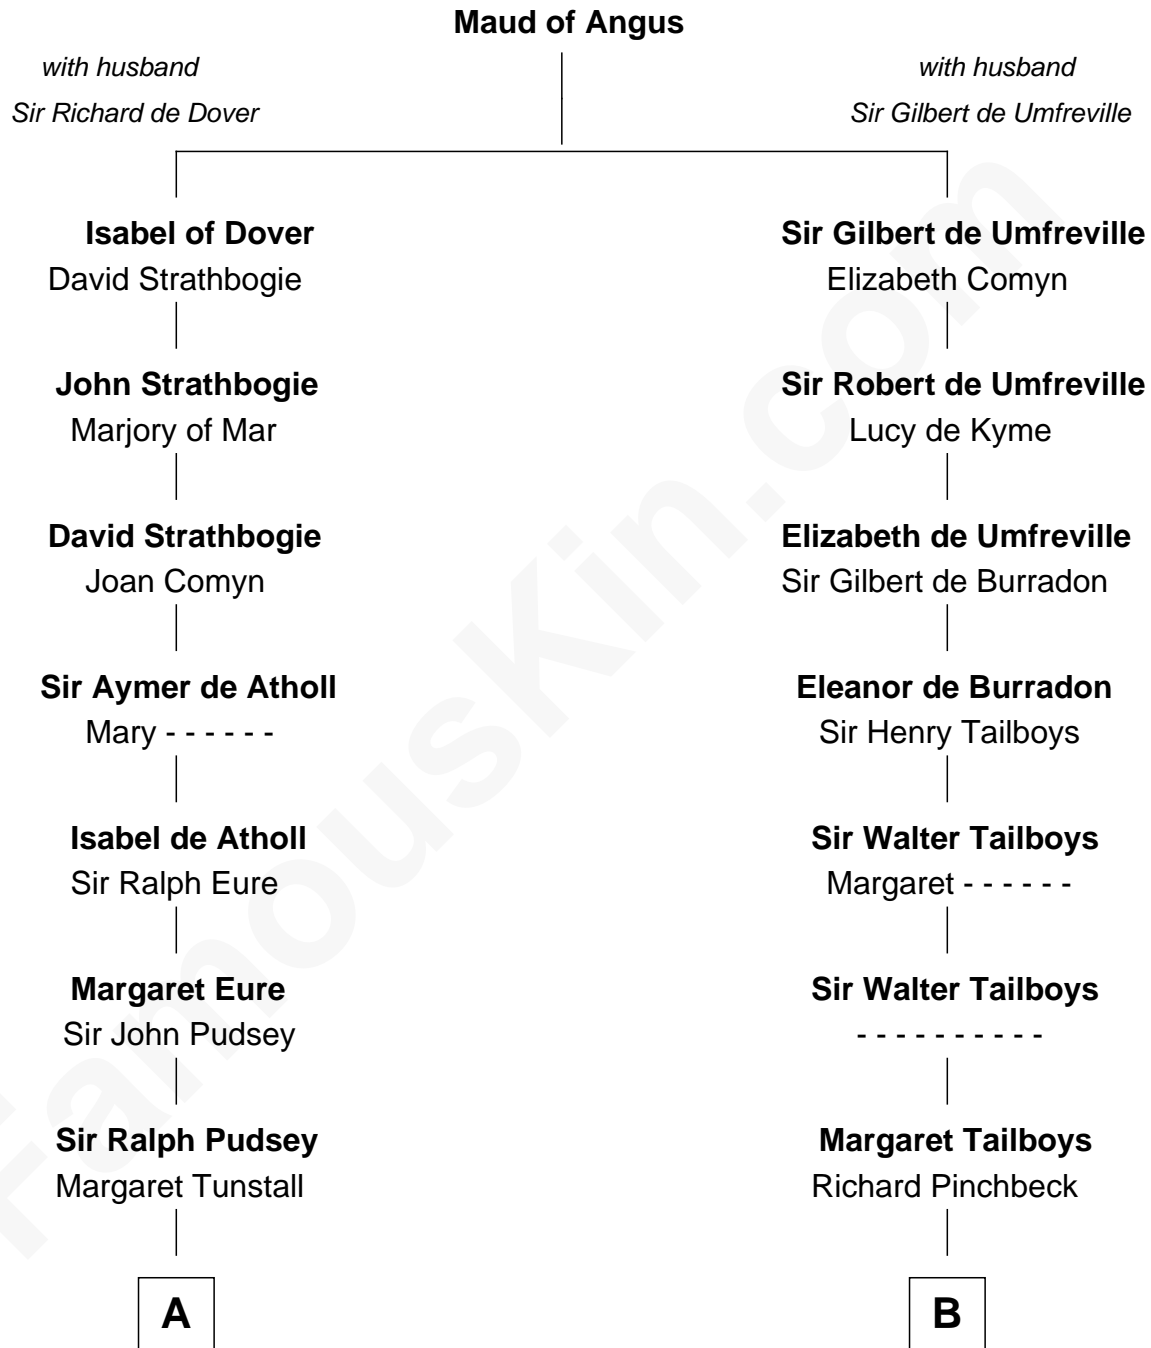

FamousKin.com Relationship Chart of

General Robert E. Lee

Confederate Army - U.S. Civil War

17th cousin 3 times removed of

John Carroll

Founder of Georgetown University

C

Henry Lee
Mary Bland

Col. Henry Lee
Lucy Grymes

Maj. Gen. Henry Lee
Anne Hill Carter

General Robert E. Lee
Confederate Army - U.S. Civil War

FamousKin.com