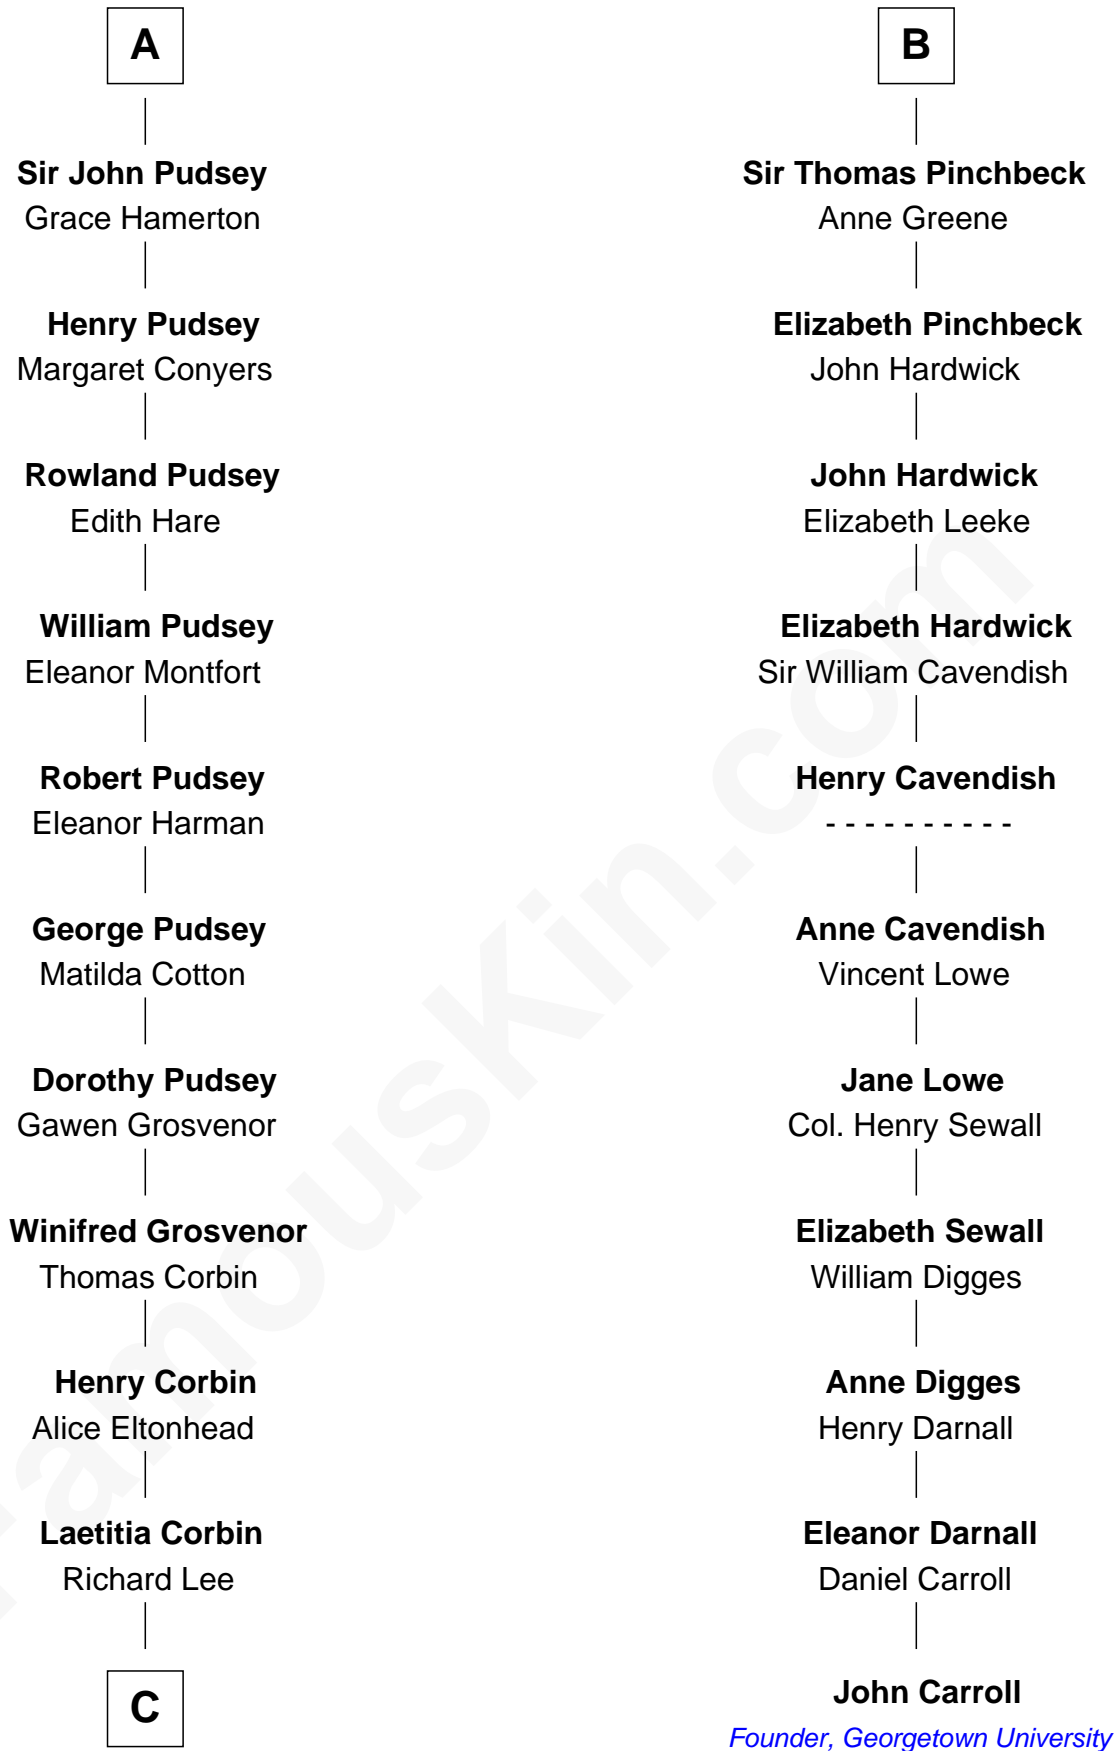

FamousKin.com Relationship Chart of

General Robert E. Lee

Confederate Army - U.S. Civil War

17th cousin 3 times removed of

John Carroll

Founder of Georgetown University

C

Henry Lee
Mary Bland

Col. Henry Lee
Lucy Grymes

Maj. Gen. Henry Lee
Anne Hill Carter

General Robert E. Lee
Confederate Army - U.S. Civil War

FamousKin.com