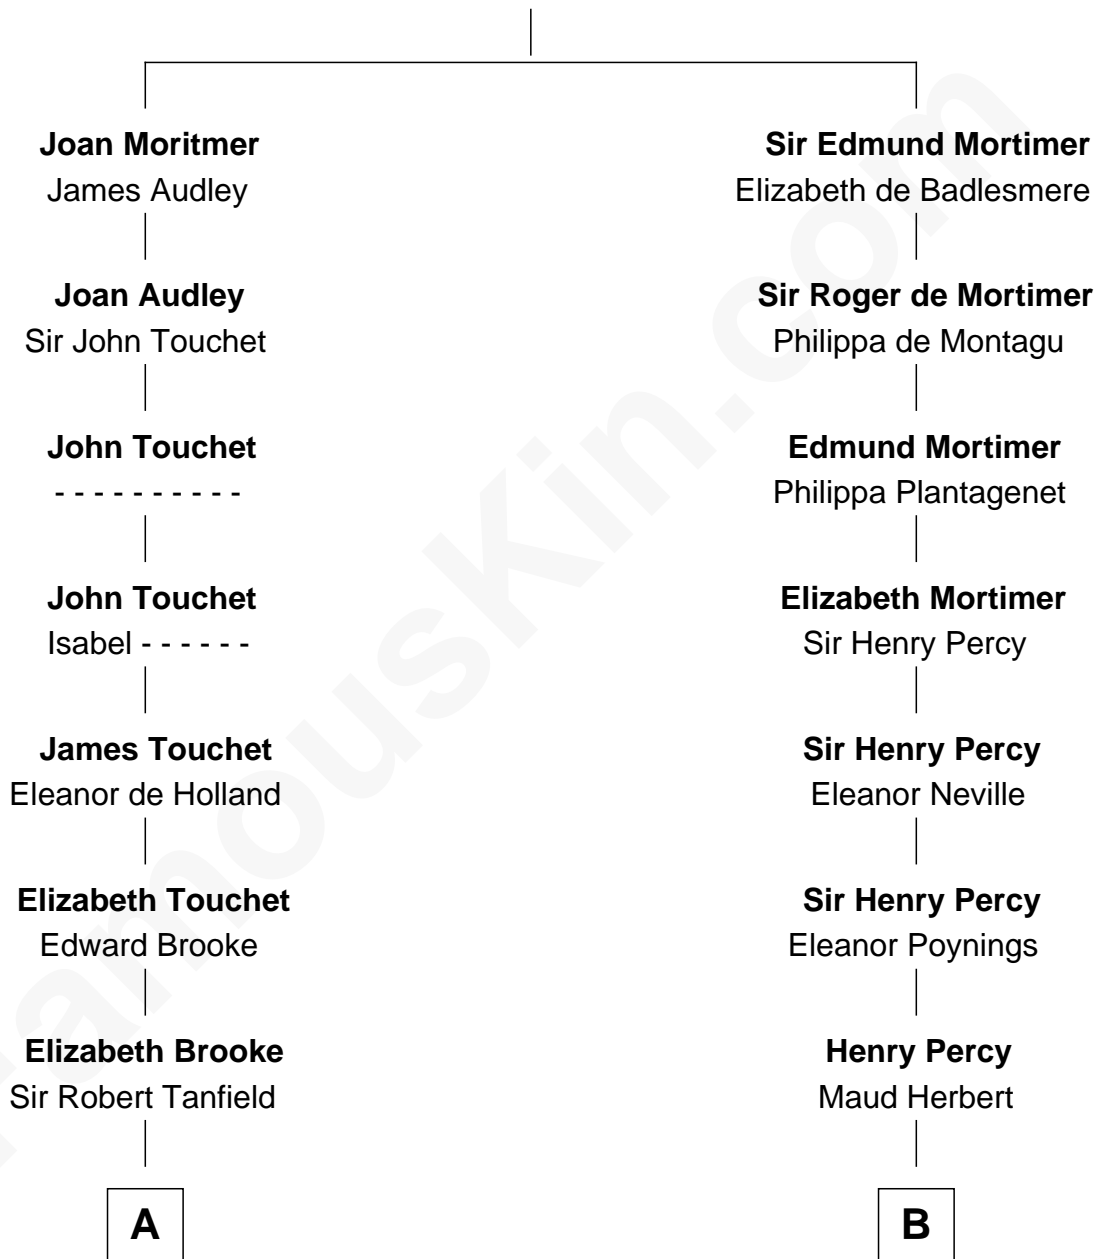

FamousKin.com Relationship Chart of

General Robert E. Lee

Confederate Army - U.S. Civil War

16th cousin 3 times removed of

John Carroll

Founder of Georgetown University

Roger de Mortimer

Joan de Geneville

C

Col. Henry Lee

Lucy Grymes

Maj. Gen. Henry Lee

Anne Hill Carter

General Robert E. Lee

Confederate Army - U.S. Civil War

FamousKin.com