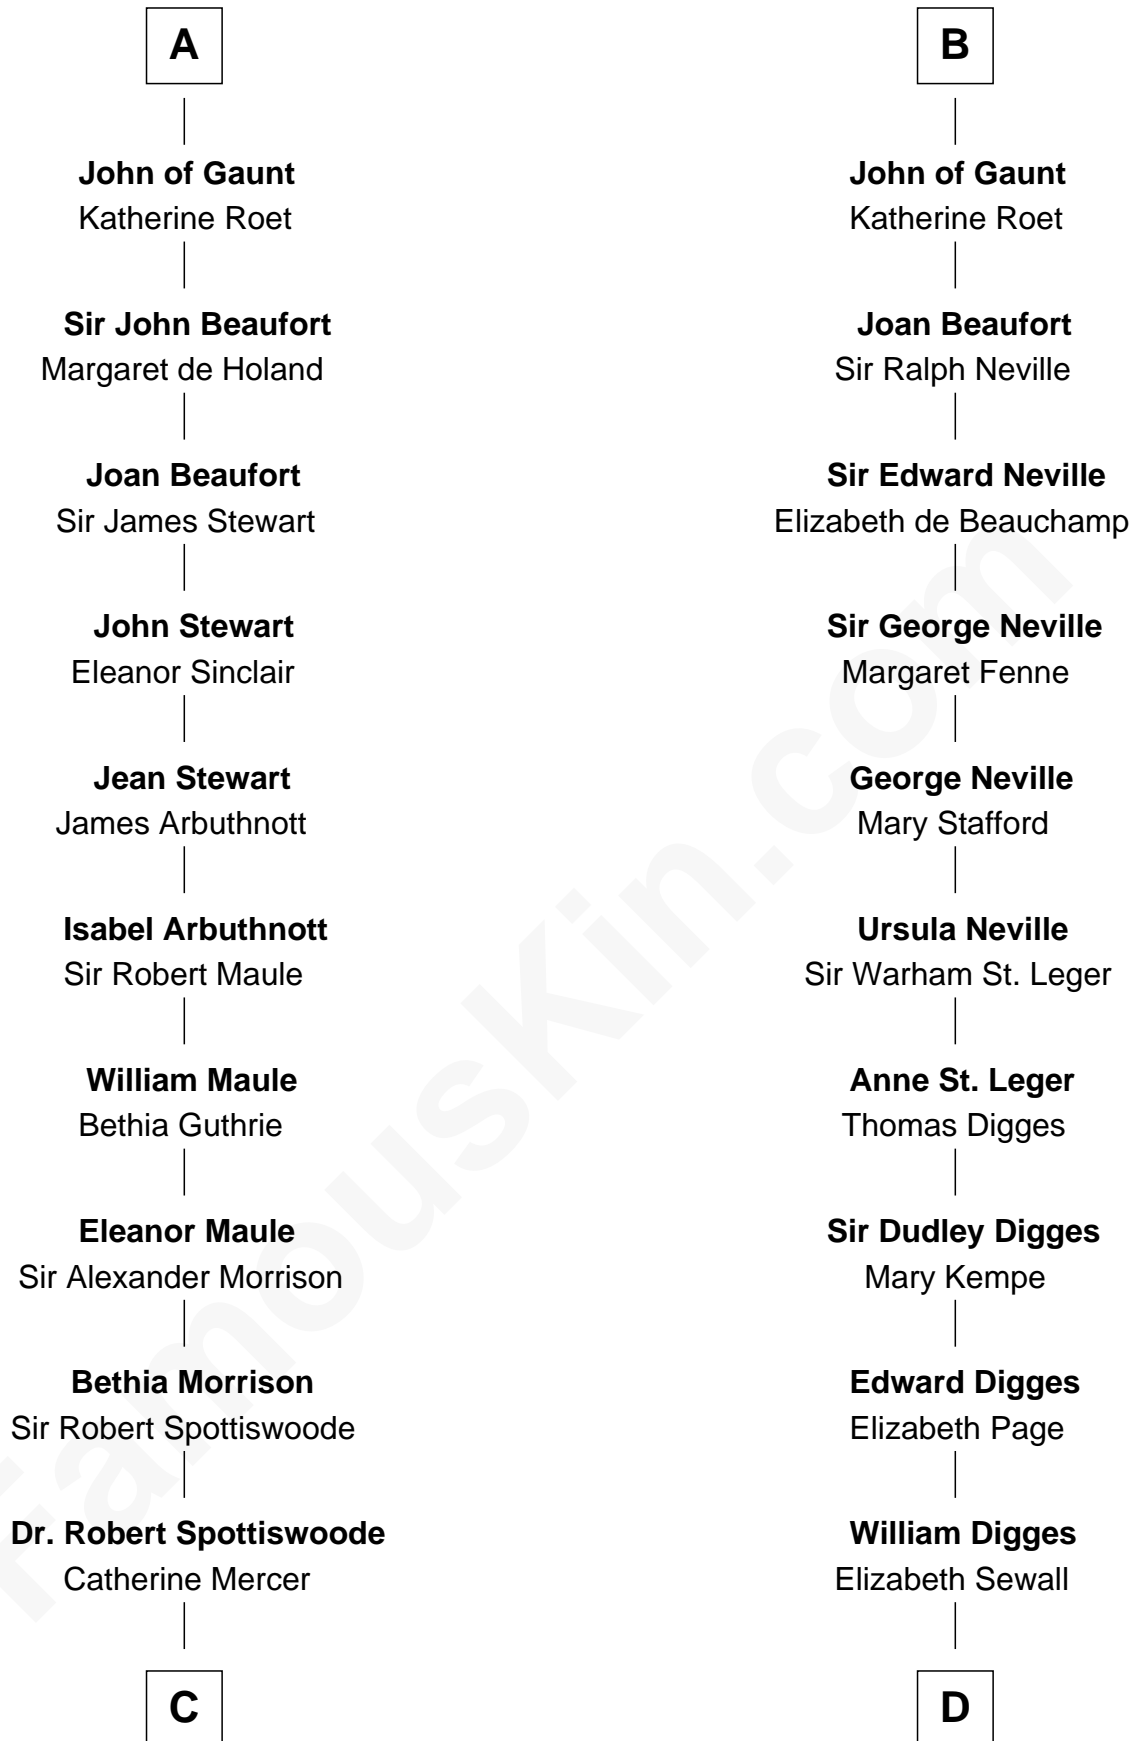

FamousKin.com Relationship Chart of

General Robert E. Lee

Confederate Army - U.S. Civil War

19th cousin 2 times removed of

John Carroll

Founder of Georgetown University

C

Lt. Gov. Alexander Spotswood

Anne Butler Brayne

Anne Catherine Spotswood

Col. Bernard Moore

Anne Butler Moore

Charles Carter

Anne Hill Carter

Maj. Gen. Henry Lee

General Robert E. Lee