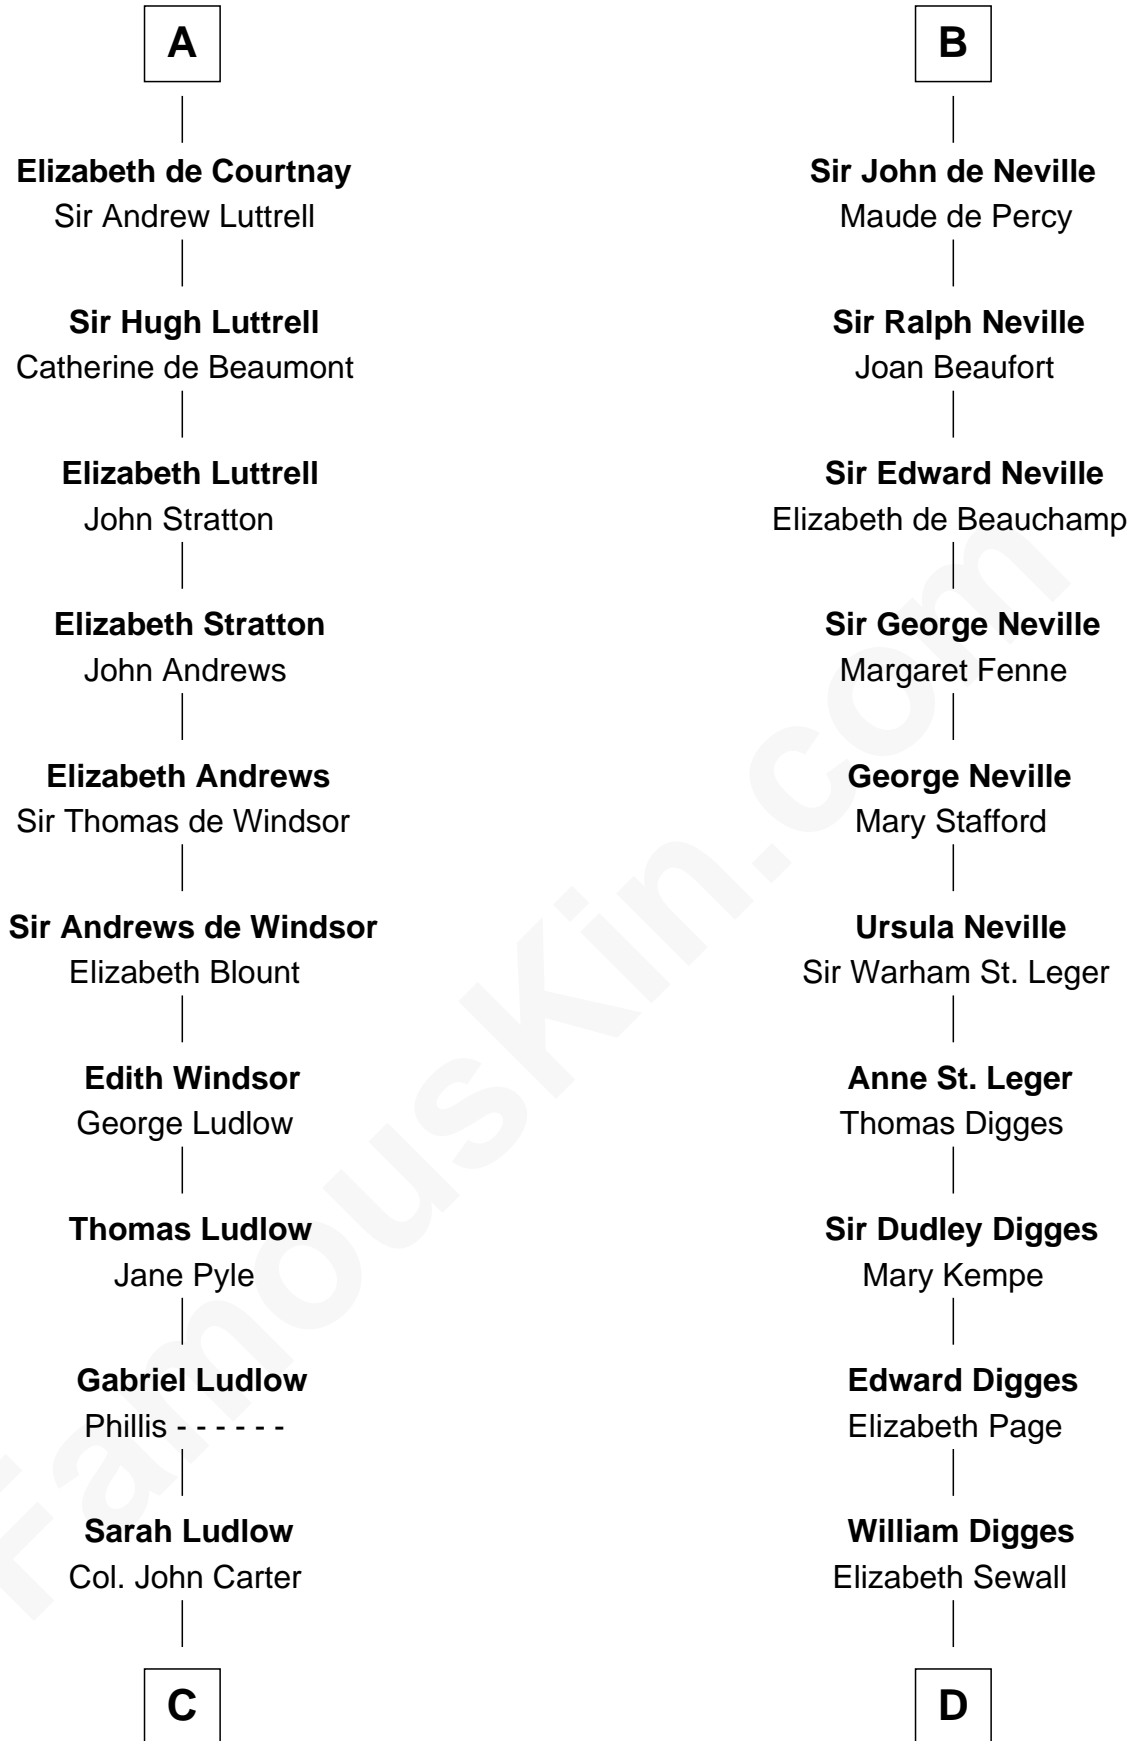

# FamousKin.com Relationship Chart of

**General Robert E. Lee**

*Confederate Army - U.S. Civil War*

19th cousin 2 times removed of

**John Carroll**

*Founder of Georgetown University*

**Hugh de Grantmesnil**

**C**

**Col. Robert Carter**

Judith Armistead

**John Carter**

Elizabeth Hill

**Charles Carter**

Anne Butler Moore

**Anne Hill Carter**