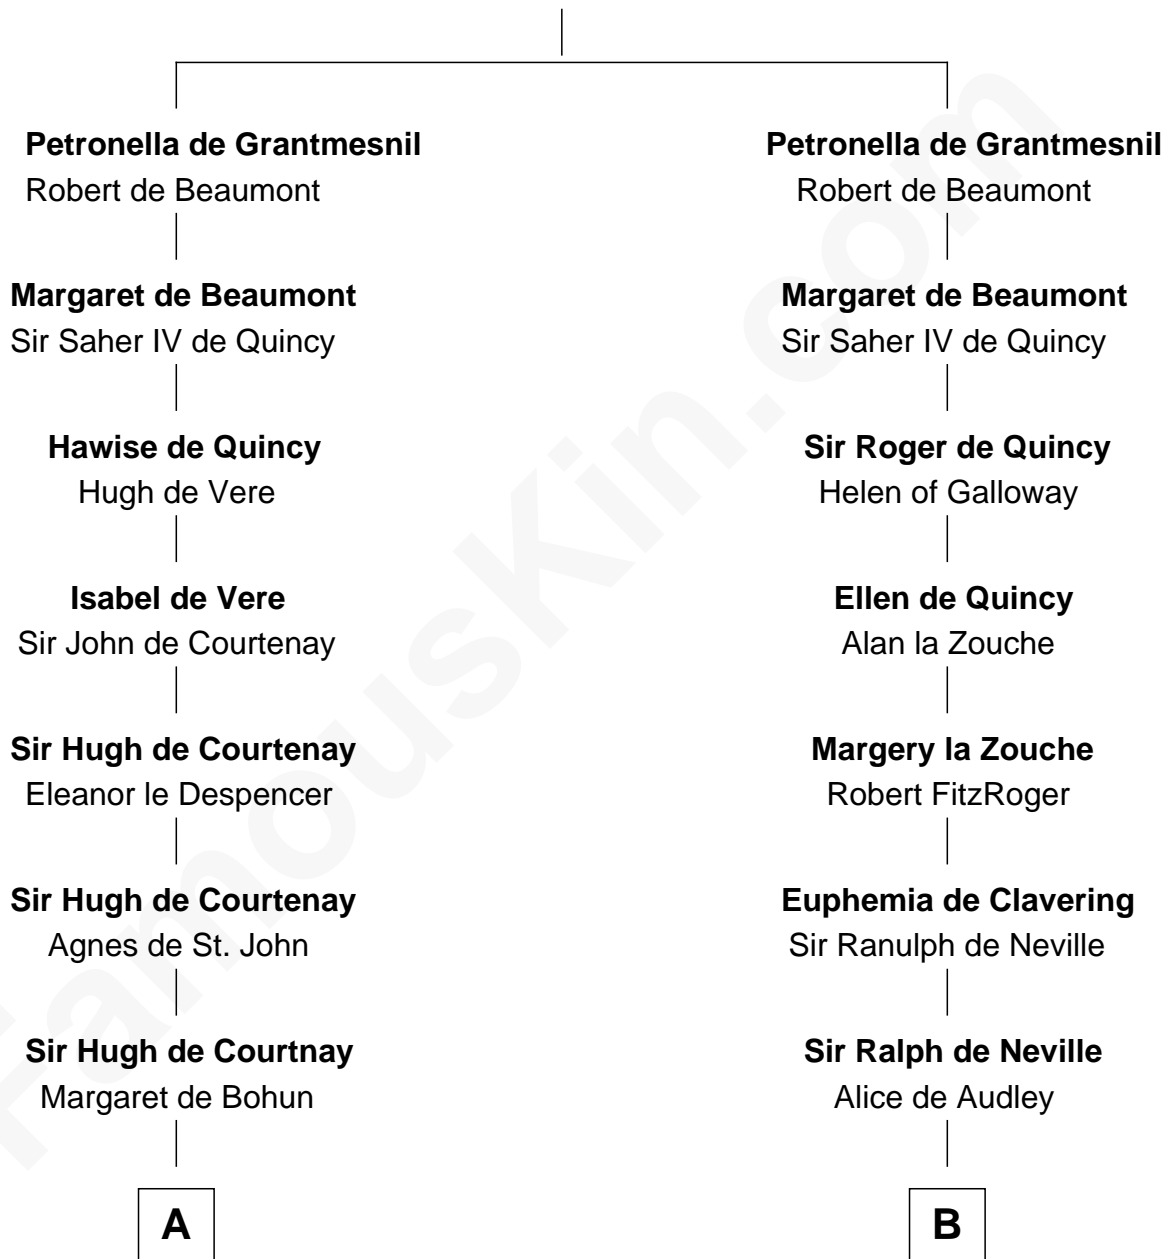

# FamousKin.com Relationship Chart of

**General Robert E. Lee**

*Confederate Army - U.S. Civil War*

19th cousin 2 times removed of

**John Carroll**

*Founder of Georgetown University*

**Hugh de Grantmesnil**

**C**

**Col. Robert Carter**

Judith Armistead

**John Carter**

Elizabeth Hill

**Charles Carter**

Anne Butler Moore

**Anne Hill Carter**