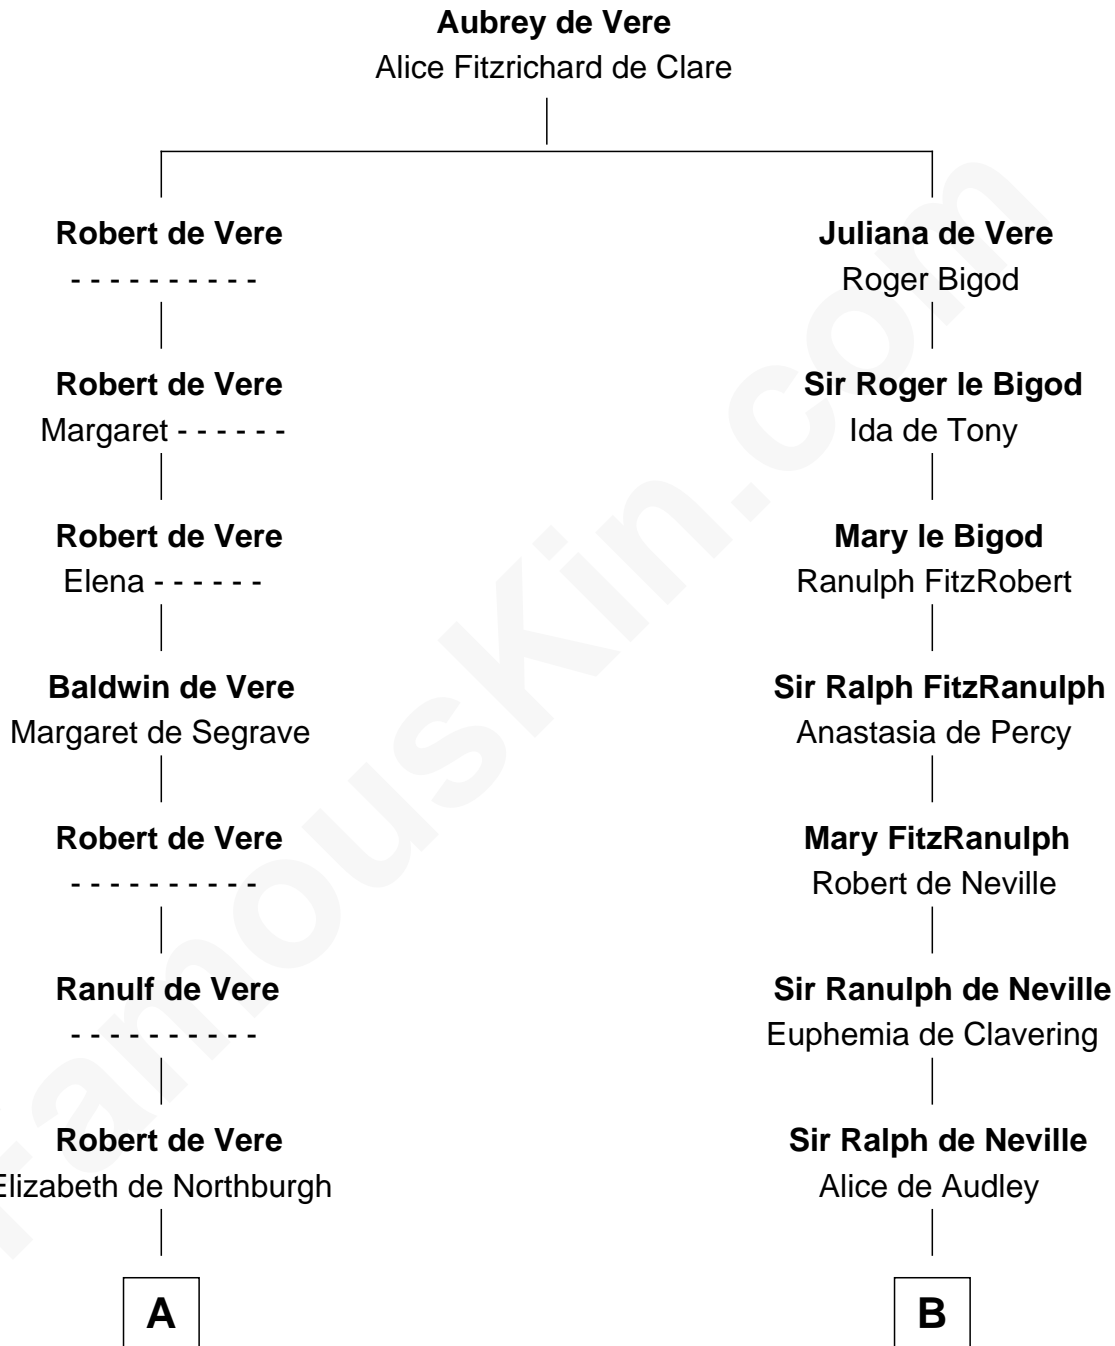

FamousKin.com Relationship Chart of

General Robert E. Lee

Confederate Army - U.S. Civil War

19th cousin 2 times removed of

John Carroll

Founder of Georgetown University

C

Elizabeth Randolph

Richard Bland

Mary Bland

Henry Lee

Col. Henry Lee

Lucy Grymes

Maj. Gen. Henry Lee

Anne Hill Carter

General Robert E. Lee