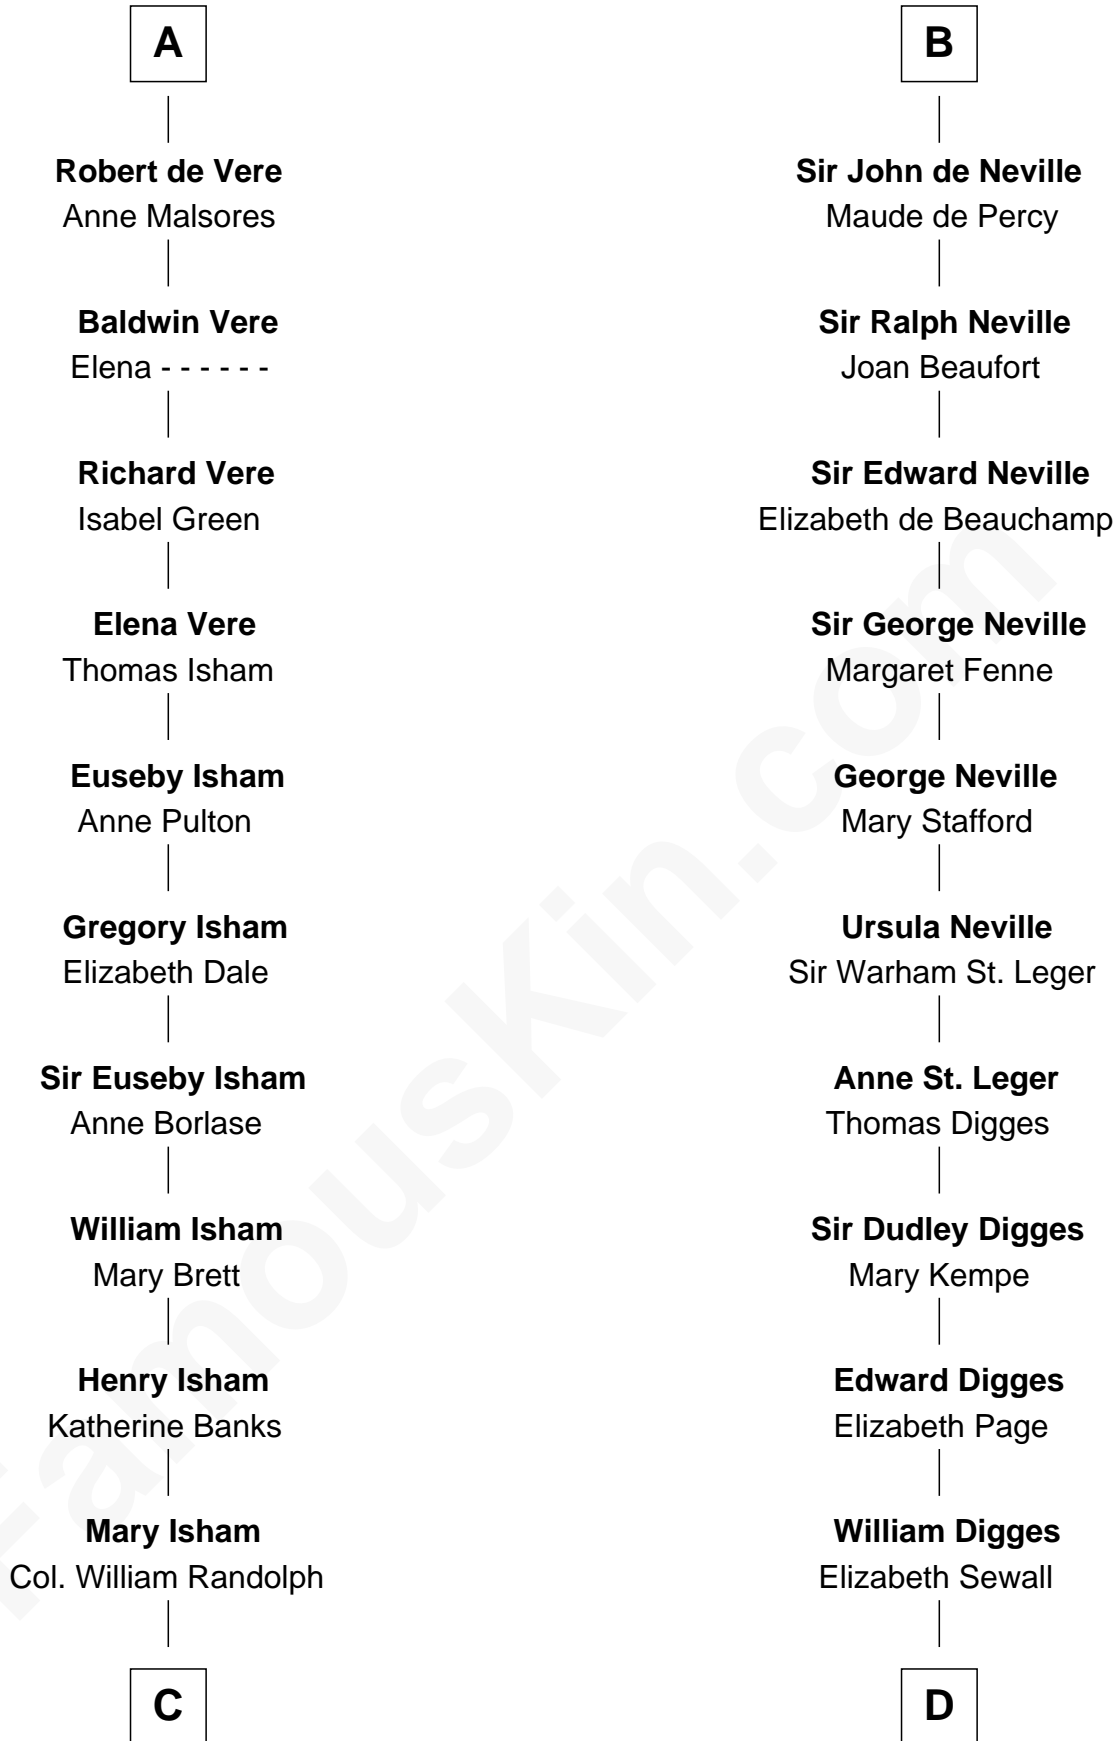

FamousKin.com Relationship Chart of

General Robert E. Lee

Confederate Army - U.S. Civil War

19th cousin 2 times removed of

John Carroll

Founder of Georgetown University

C

Elizabeth Randolph

Richard Bland

Mary Bland

Henry Lee

Col. Henry Lee

Lucy Grymes

Maj. Gen. Henry Lee

Anne Hill Carter

General Robert E. Lee