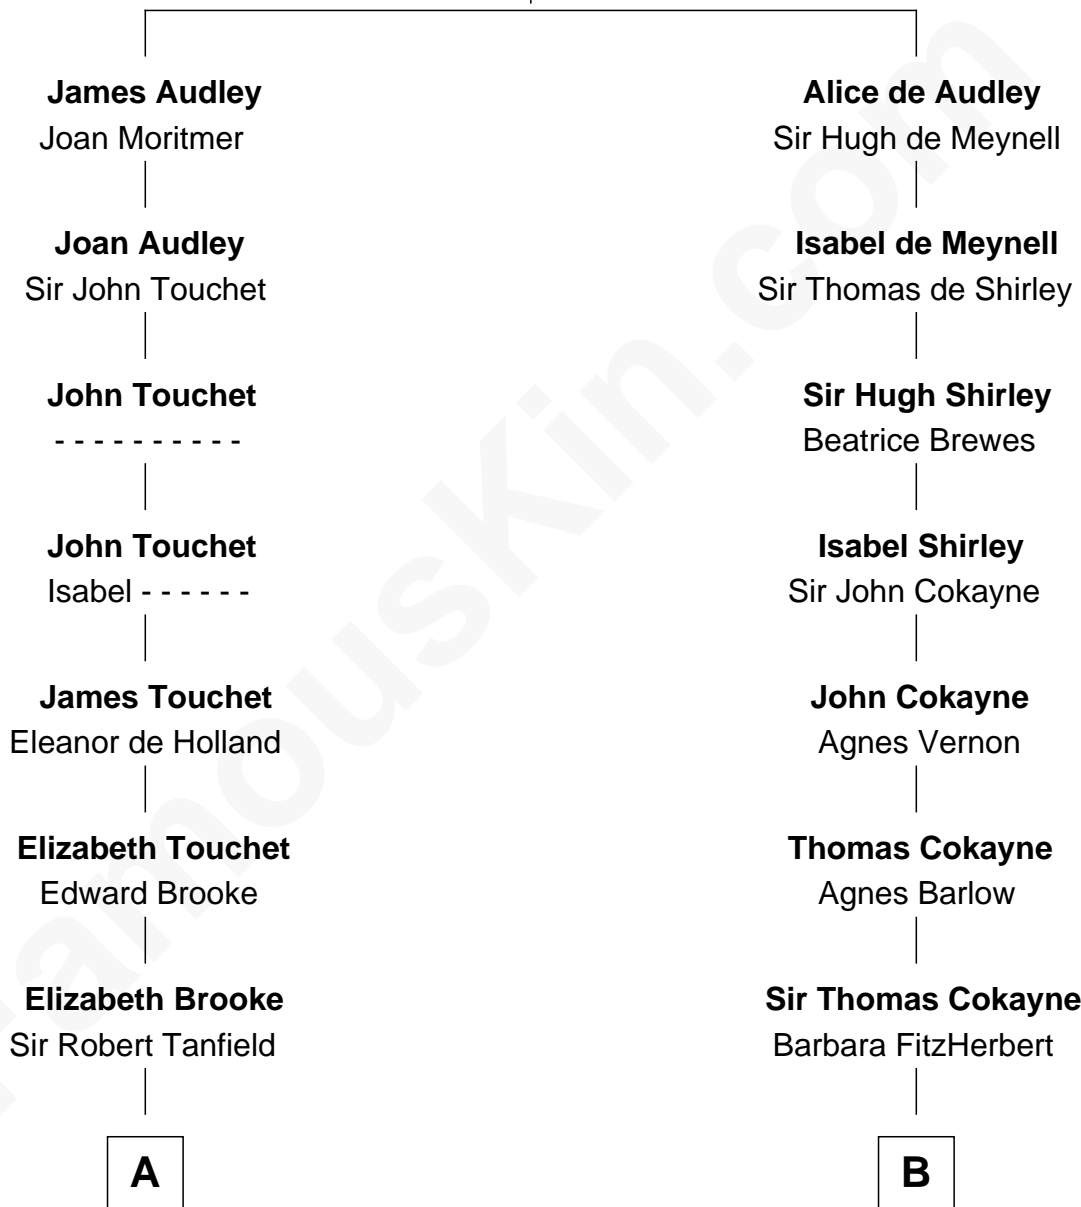

# FamousKin.com Relationship Chart of

**General Robert E. Lee**

*Confederate Army - U.S. Civil War*

15th cousin 4 times removed of

**John Carroll**

*Founder of Georgetown University*

**Sir Nicholas Audley**

Joan Martin

**C**

Col. Henry Lee

Lucy Grymes

Maj. Gen. Henry Lee

Anne Hill Carter

General Robert E. Lee

*Confederate Army - U.S. Civil War*