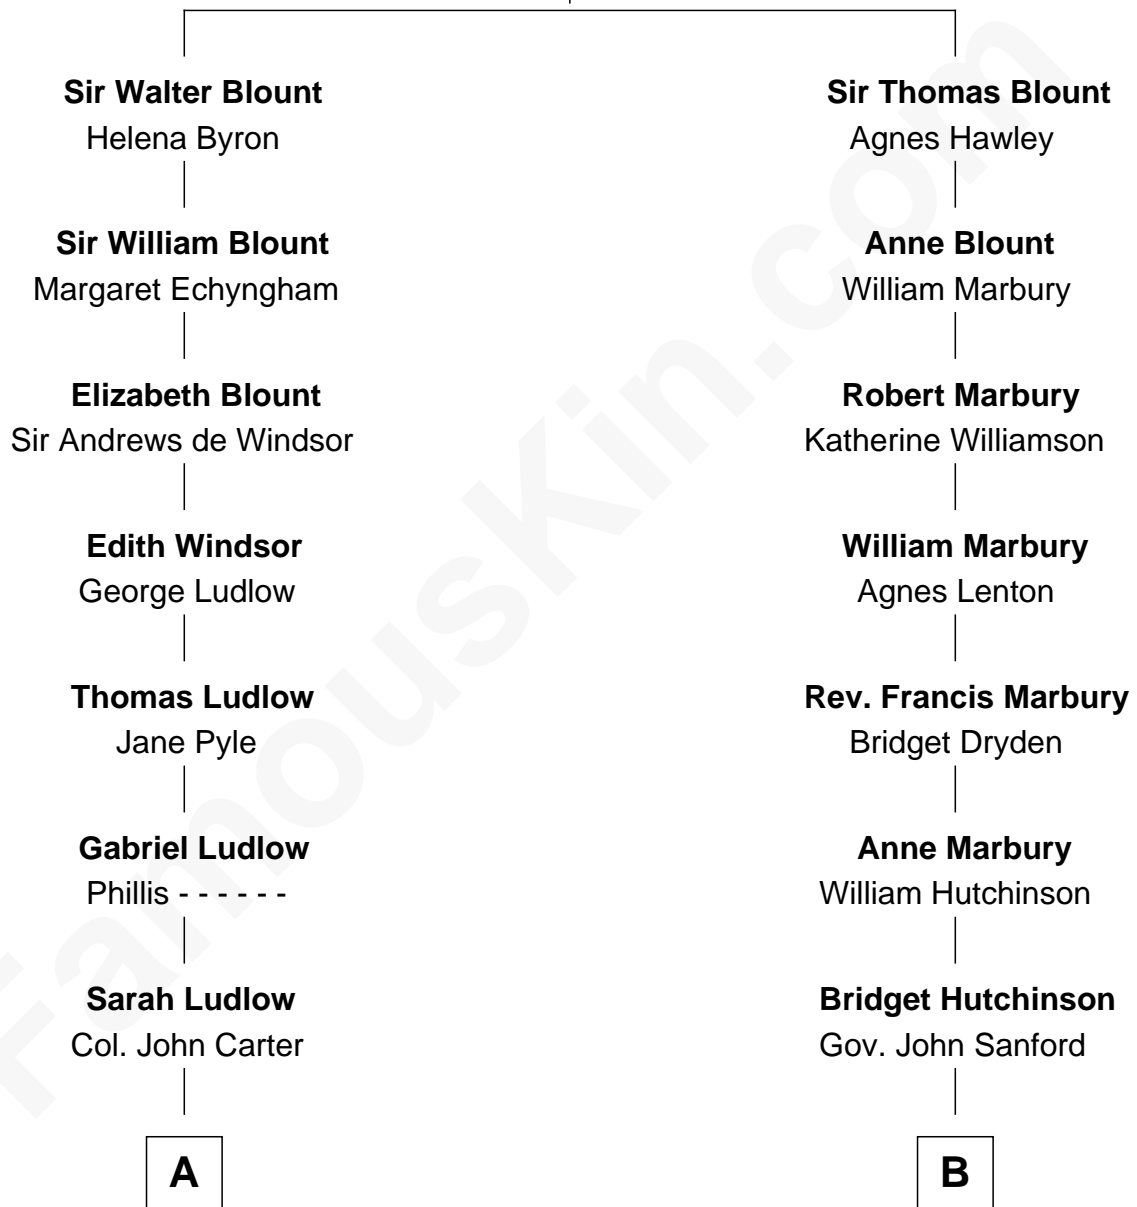

# FamousKin.com Relationship Chart of

**General Robert E. Lee**

*Confederate Army - U.S. Civil War*

11th cousin 7 times removed of

**Treat Williams**

*TV & Movie Actor*

**Sir Thomas Blount**

Margaret de Gresley

C

**Marian Andrew**

Richard Norman Williams

**Treat Williams**

*TV & Movie Actor*

FamousKin.com