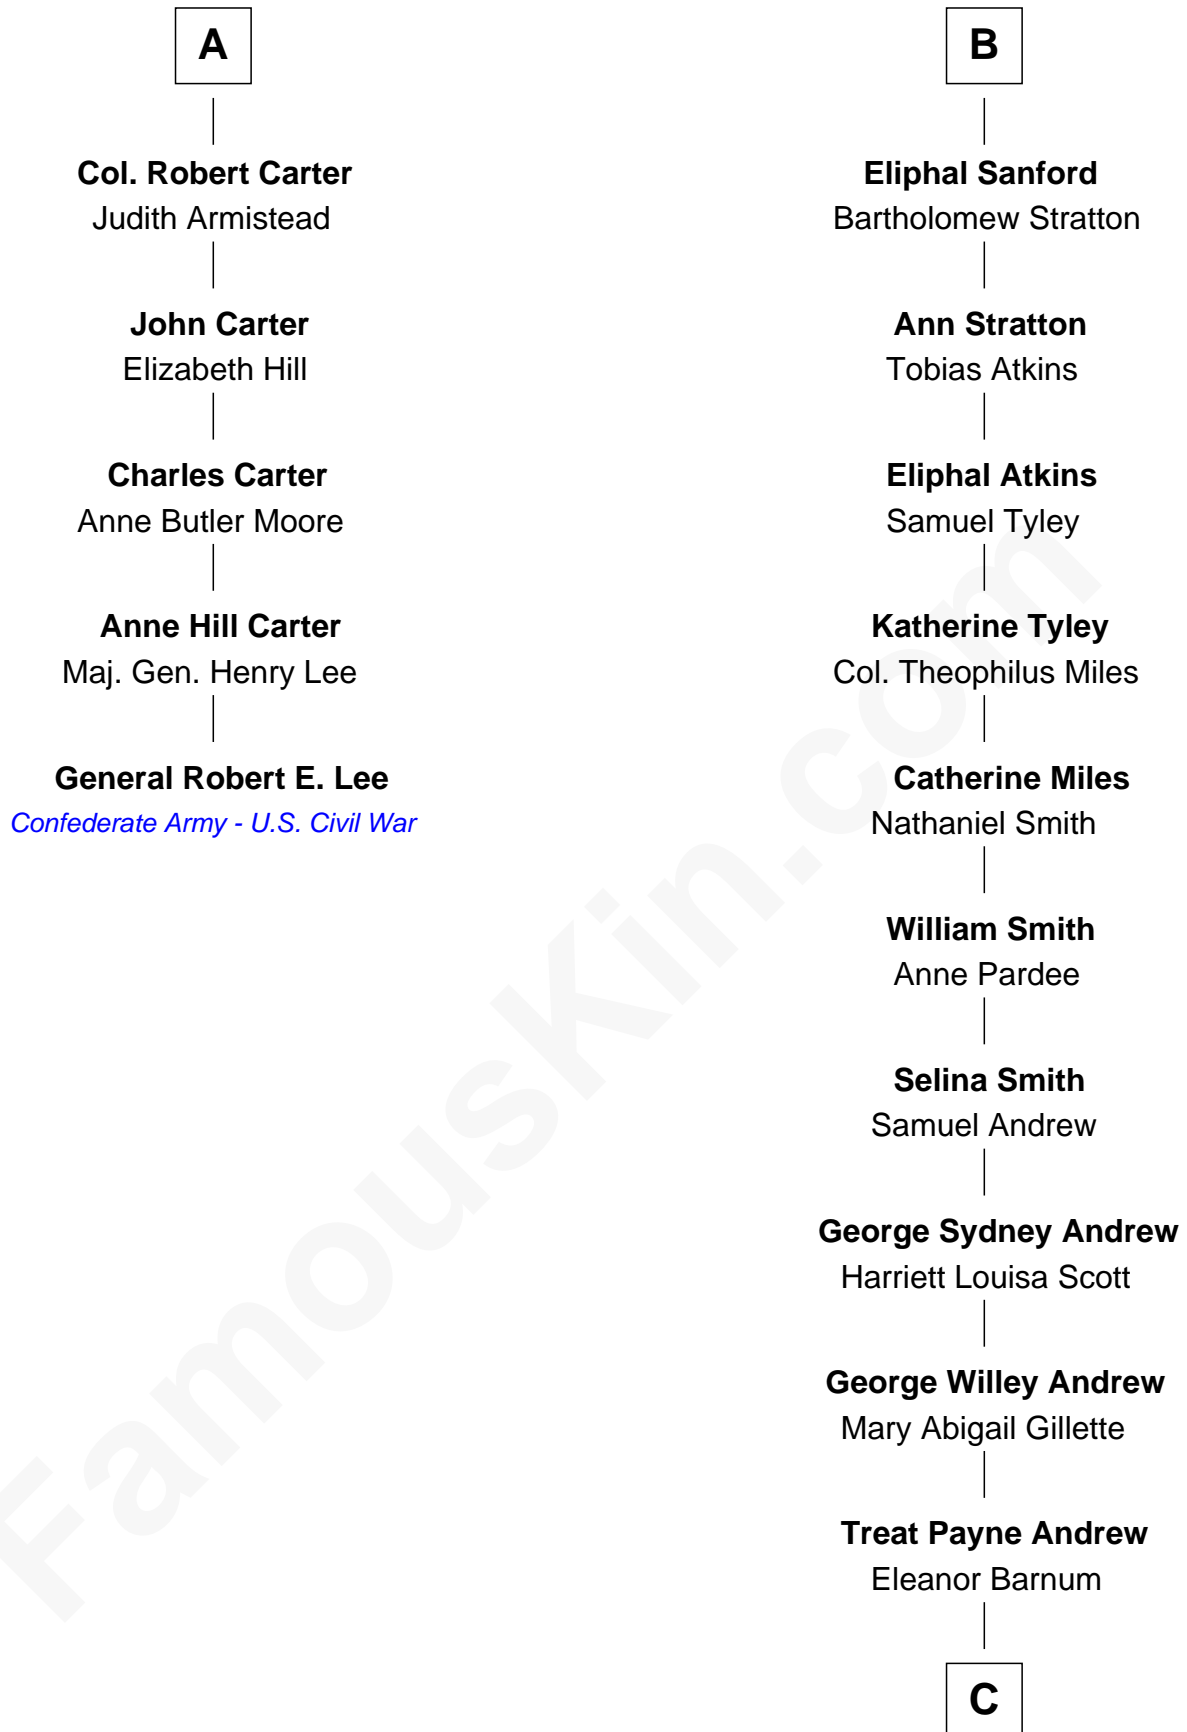

# FamousKin.com Relationship Chart of

**General Robert E. Lee**

*Confederate Army - U.S. Civil War*

11th cousin 7 times removed of

**Treat Williams**

*TV & Movie Actor*

**Sir Thomas Blount**

Margaret de Gresley

C

**Marian Andrew**

Richard Norman Williams

**Treat Williams**

*TV & Movie Actor*

FamousKin.com