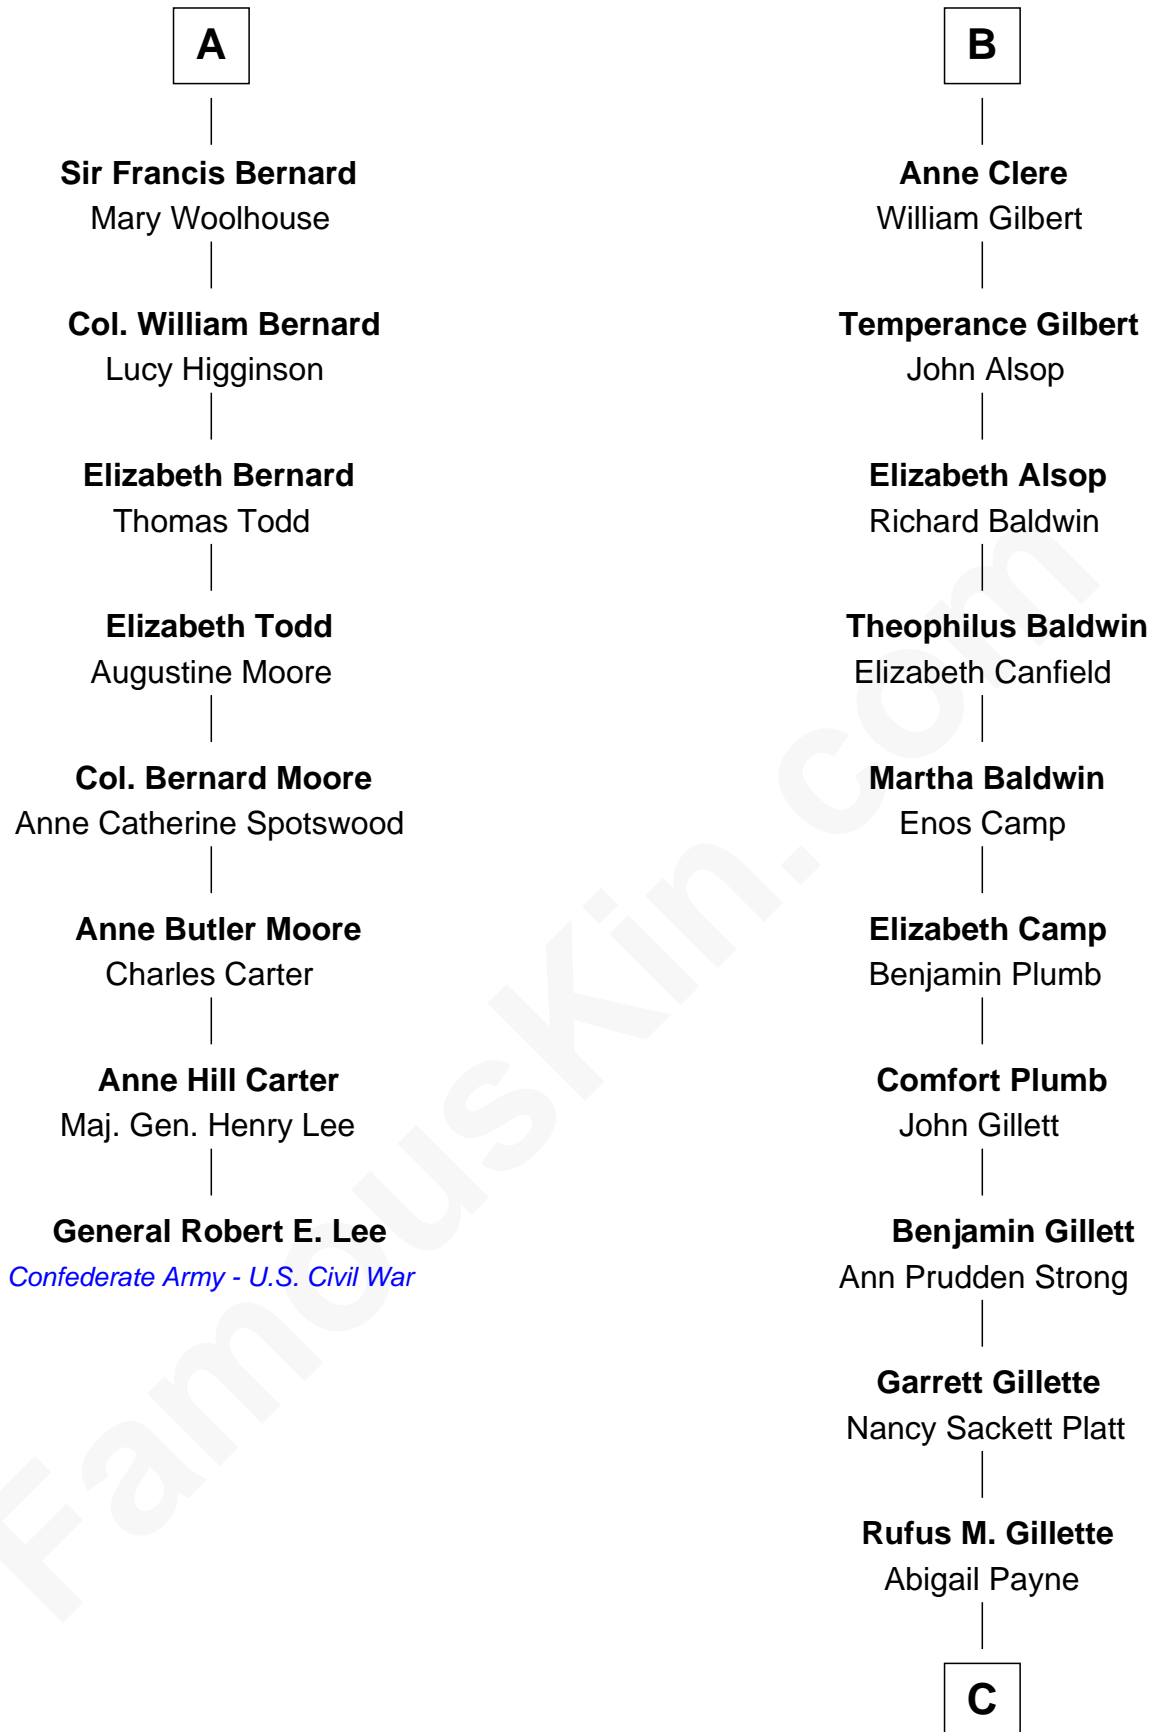

# FamousKin.com Relationship Chart of

**General Robert E. Lee**

*Confederate Army - U.S. Civil War*

14th cousin 6 times removed of

**Treat Williams**

*TV & Movie Actor*

**John de Welles**

Maud de Roos

**C**

**Mary Abigail Gillette**  
George Willey Andrew

**Treat Payne Andrew**  
Eleanor Barnum

**Marian Andrew**  
Richard Norman Williams

**Treat Williams**  
*TV & Movie Actor*