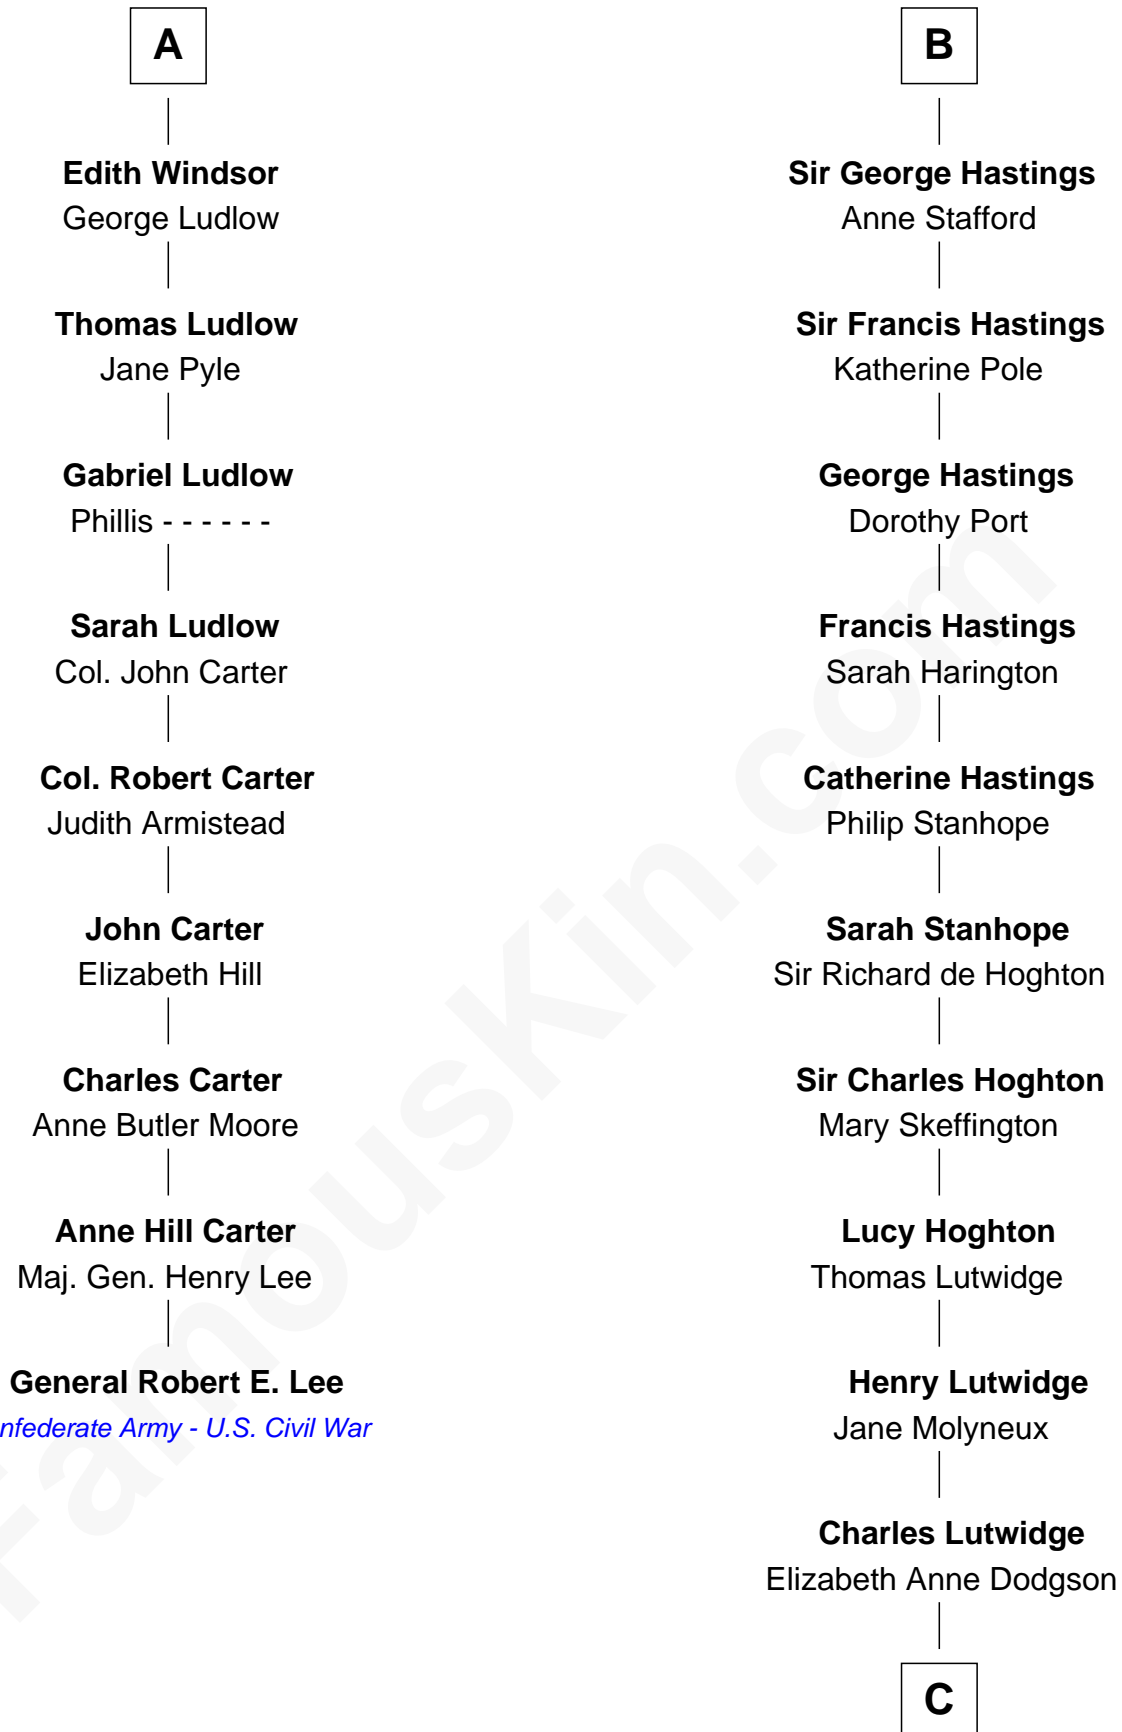

# FamousKin.com Relationship Chart of

**General Robert E. Lee**

*Confederate Army - U.S. Civil War*

15th cousin 3 times removed of

**Lewis Carroll**

*Author of Alice in Wonderland*

**Sir Hugh de Courtenay**

Agnes de St. John

**C**

**Frances Jane Lutwidge**  
Rev. Charles Dodgson

**Lewis Carroll**  
*Author of Alice in Wonderland*

FamousKin.com