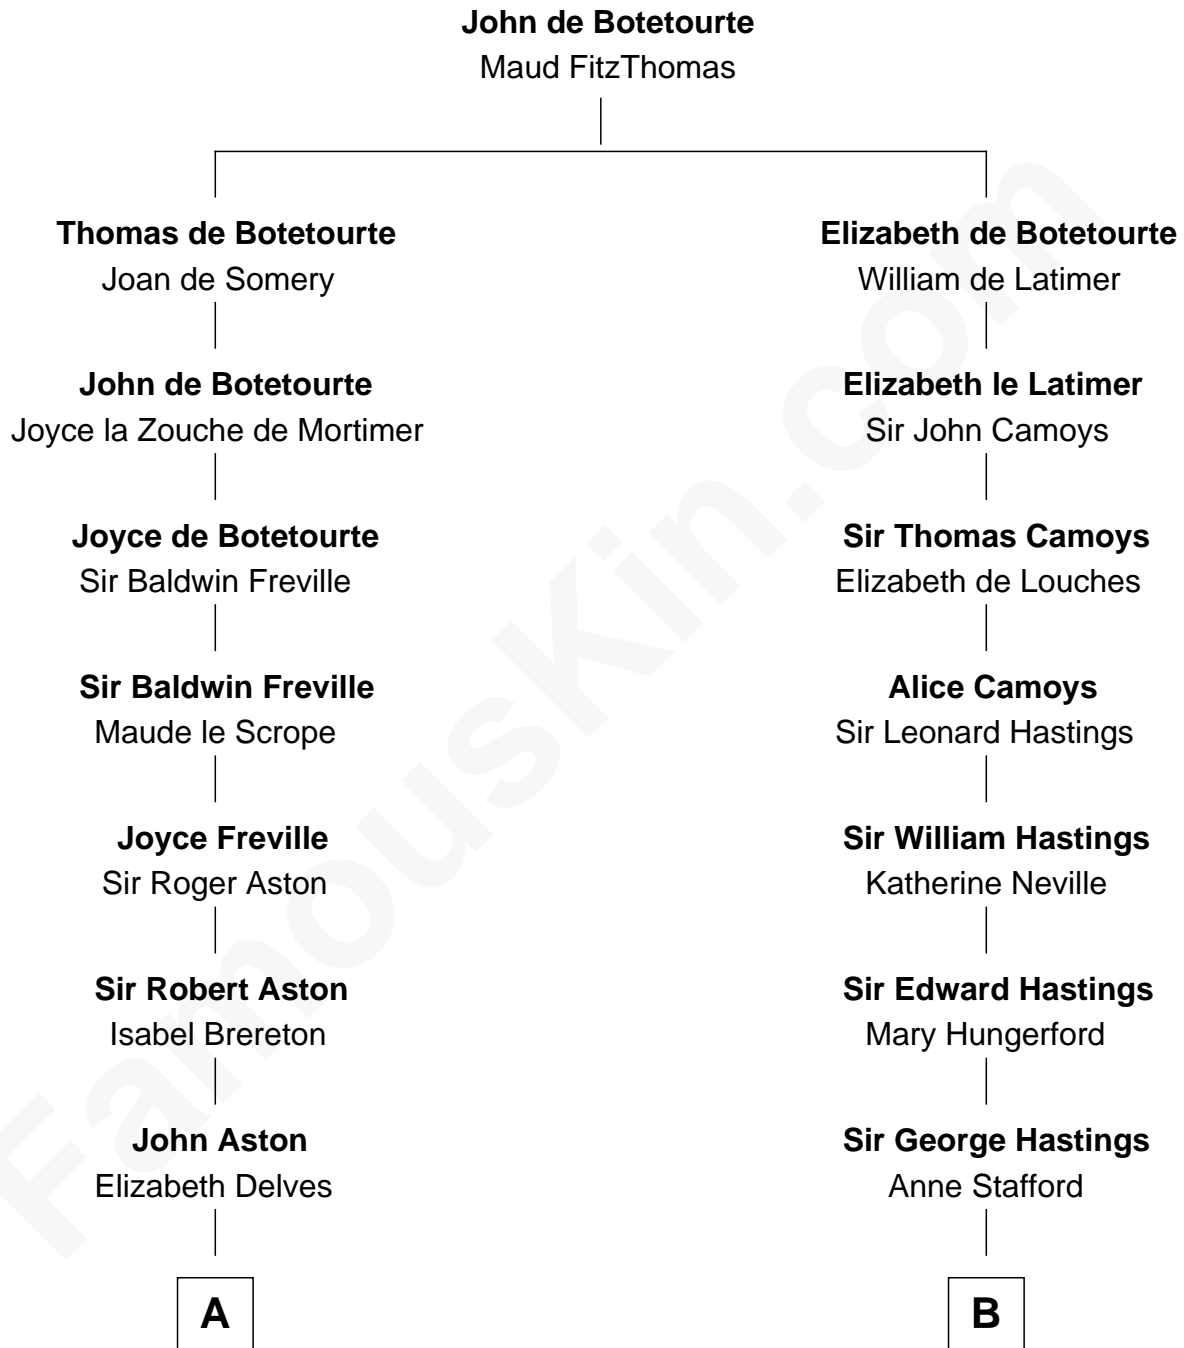

FamousKin.com Relationship Chart of

General Robert E. Lee

Confederate Army - U.S. Civil War

18th cousin 1 time removed of

E. M. Forster

English Novelist

FamousKin.com