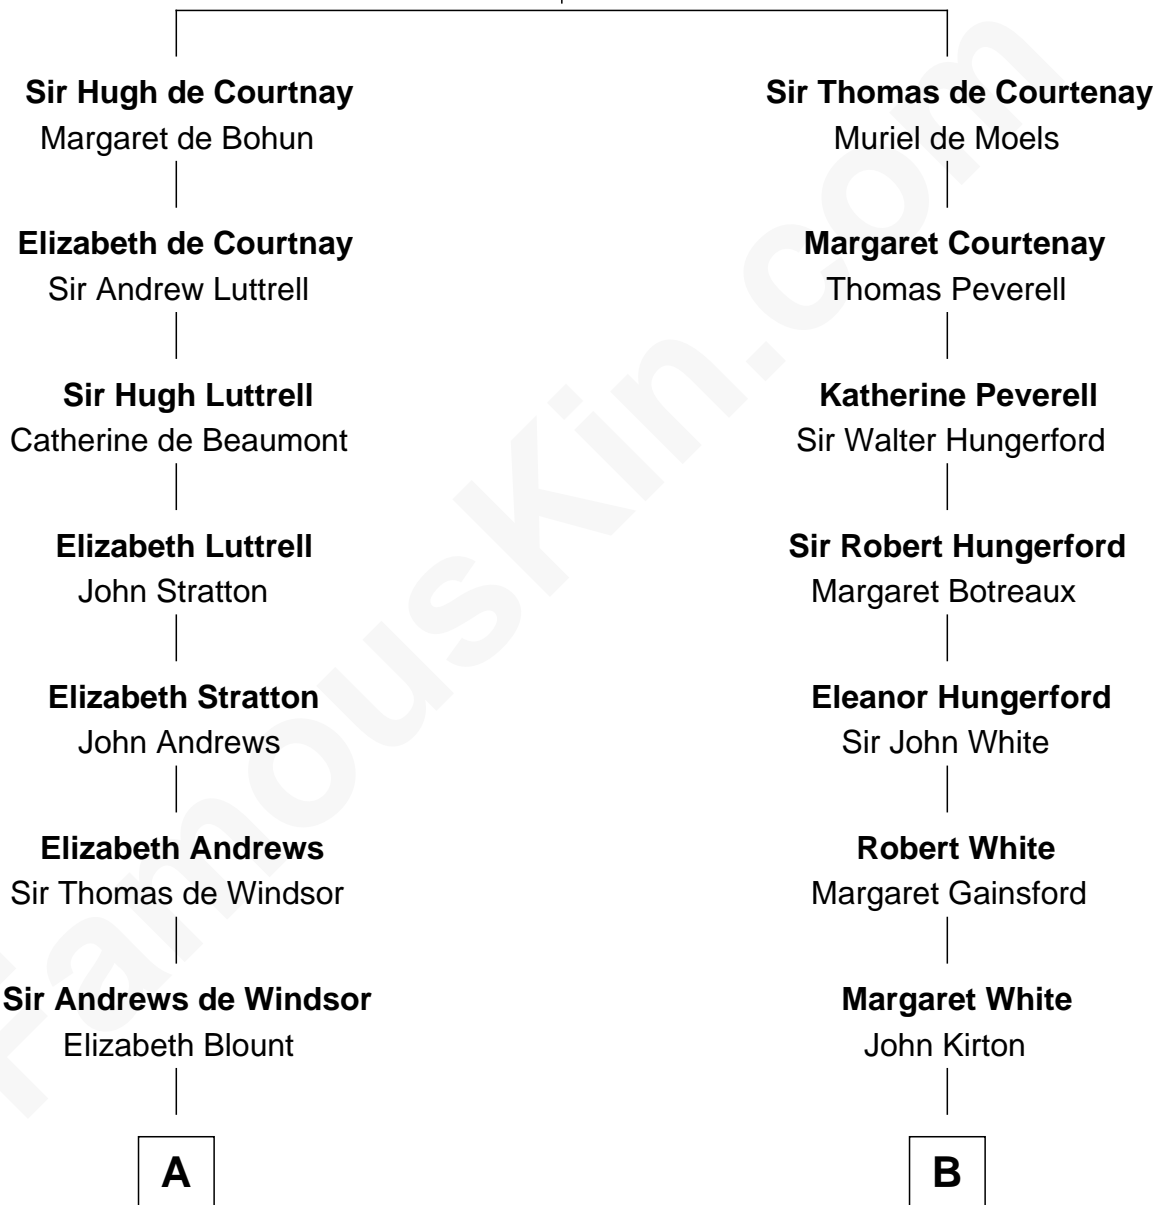

FamousKin.com Relationship Chart of

General Robert E. Lee

Confederate Army - U.S. Civil War

15th cousin 6 times removed of

Luciana Pedraza

Argentine Movie Actress

Sir Hugh de Courtenay

Agnes de St. John