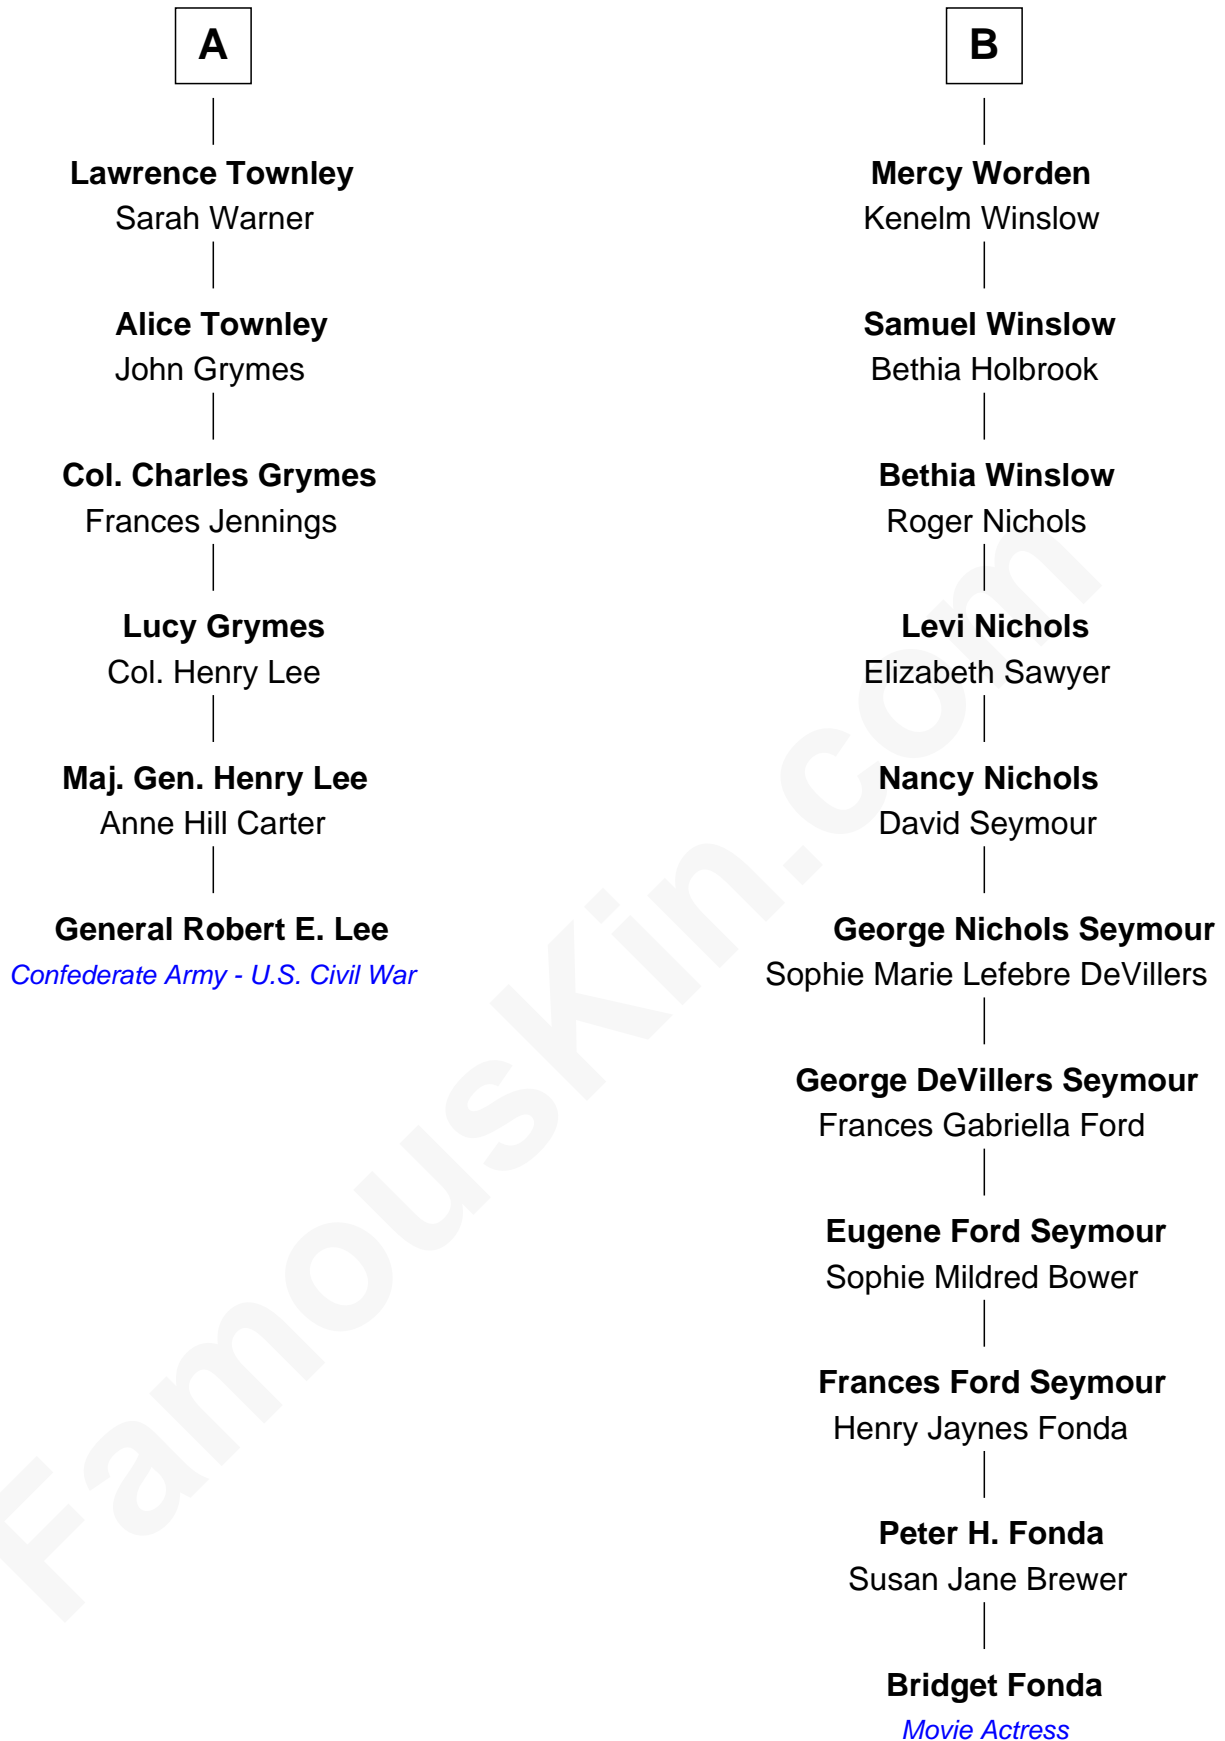

FamousKin.com Relationship Chart of

General Robert E. Lee

Confederate Army - U.S. Civil War

12th cousin 5 times removed of

Bridget Fonda

Movie Actress

Richard Sherburne

Alice Hamerton

Bridget Fonda photo by [Rita Molnár](#) ([CC BY-SA 2.0](#))