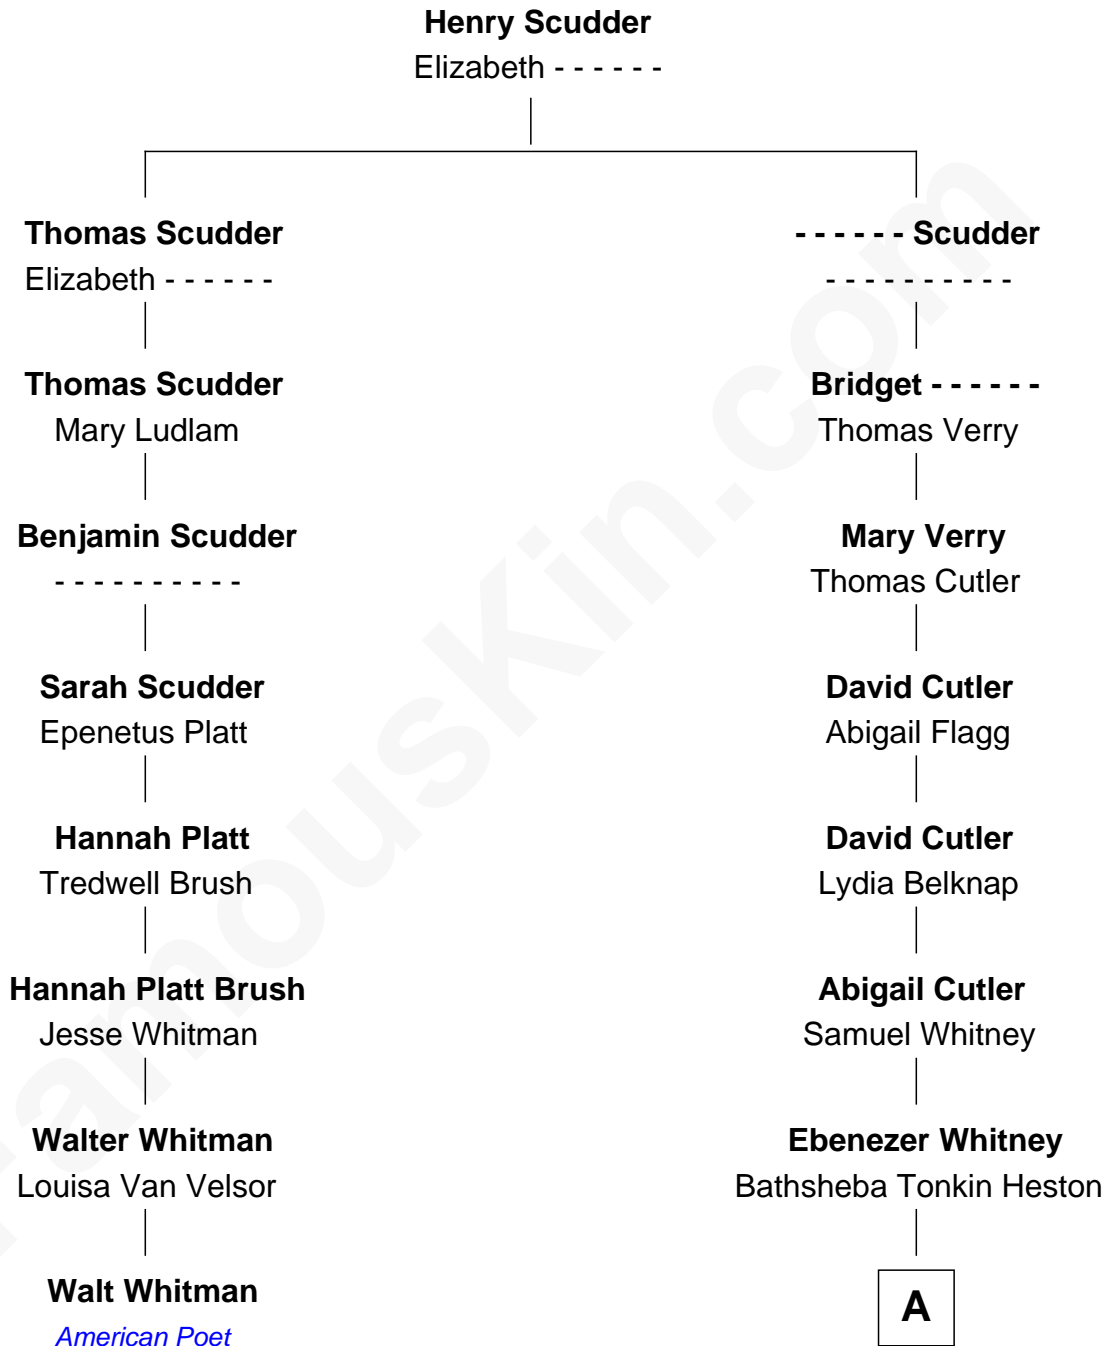

FamousKin.com Relationship Chart of

Walt Whitman

American Poet

7th cousin 4 times removed of

Meredith Baxter

TV and Movie Actress

A

Eben Wharton Whitney

Lucy S. Warrick

Henry Clay Whitney

Marion Belle Woods

Harry C. Whitney

Martha Mae Wilkerson

Nancy Ann Whitney

John Thomas Baxter

Meredith Baxter