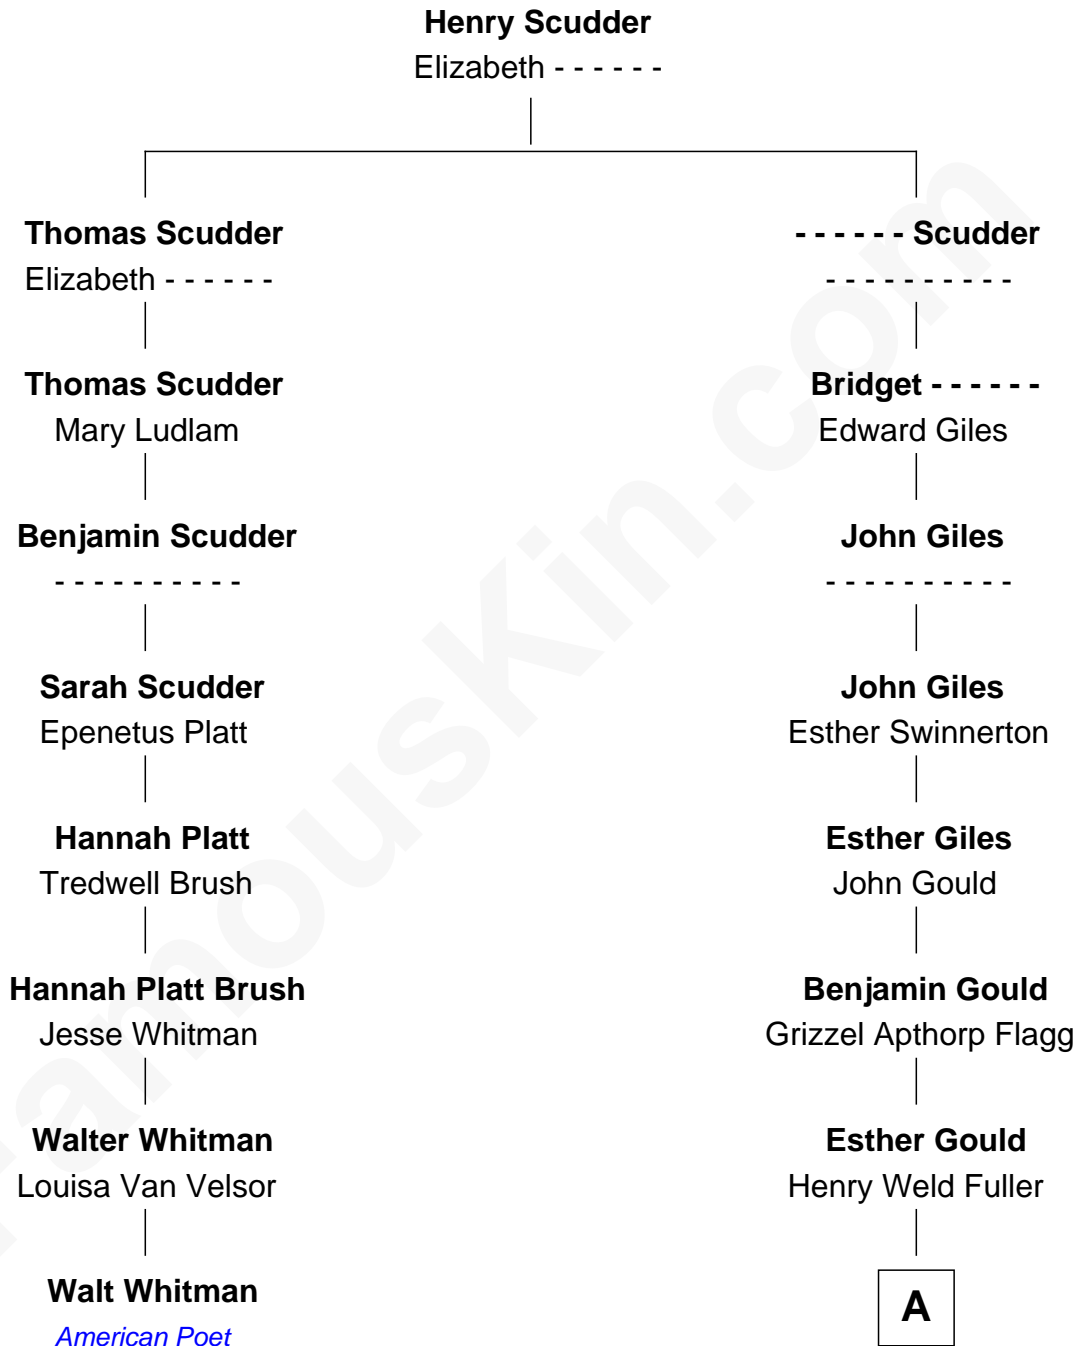

FamousKin.com Relationship Chart of

Walt Whitman

American Poet

7th cousin 1 time removed of

Melville Fuller

8th Chief Justice of the U.S. Supreme Court

A

Frederick Augustus Fuller

Catherine Martin Weston

Melville Fuller

8th U.S. Chief Justice

FamousKin.com