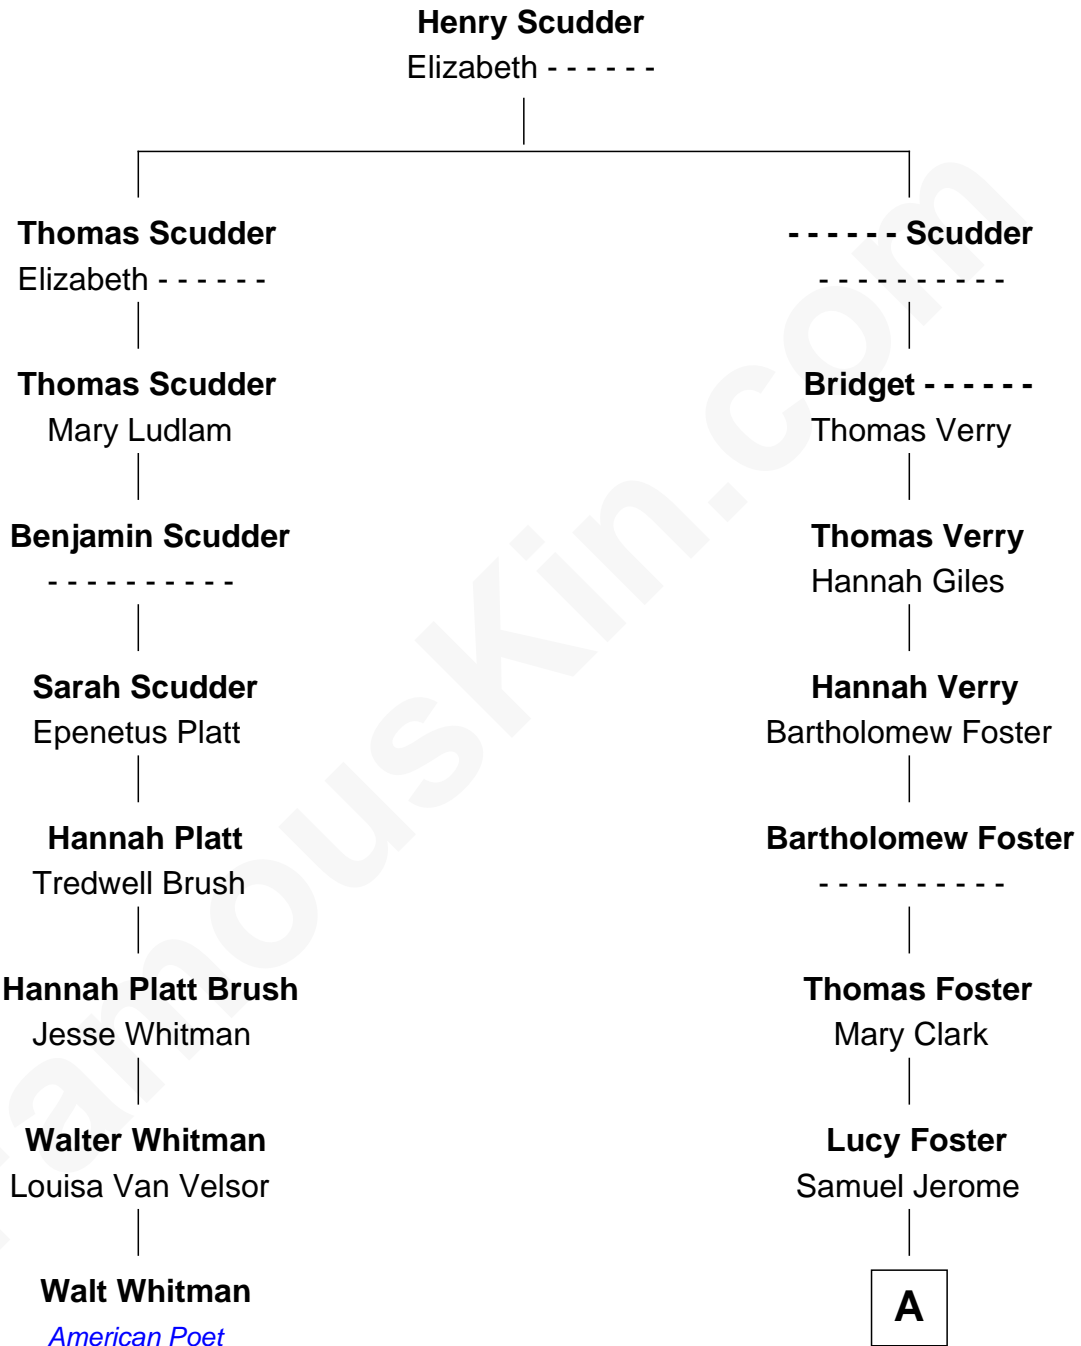

# FamousKin.com Relationship Chart of

**Walt Whitman**  
*American Poet*

7th cousin 4 times removed of

**Sir Winston Churchill**  
*Prime Minister of the United Kingdom*

**A**

|  
**Aaron Jerome**

Elizabeth Ball

|  
**Isaac Jerome**

Aurora Murray

|  
**Leonard Walter Jerome**

Clarissa Hall

|  
**Jeanette Jerome**

Randolph Henry Spencer-Churchill

|  
**Sir Winston Churchill**

*Prime Minister of the United Kingdom*