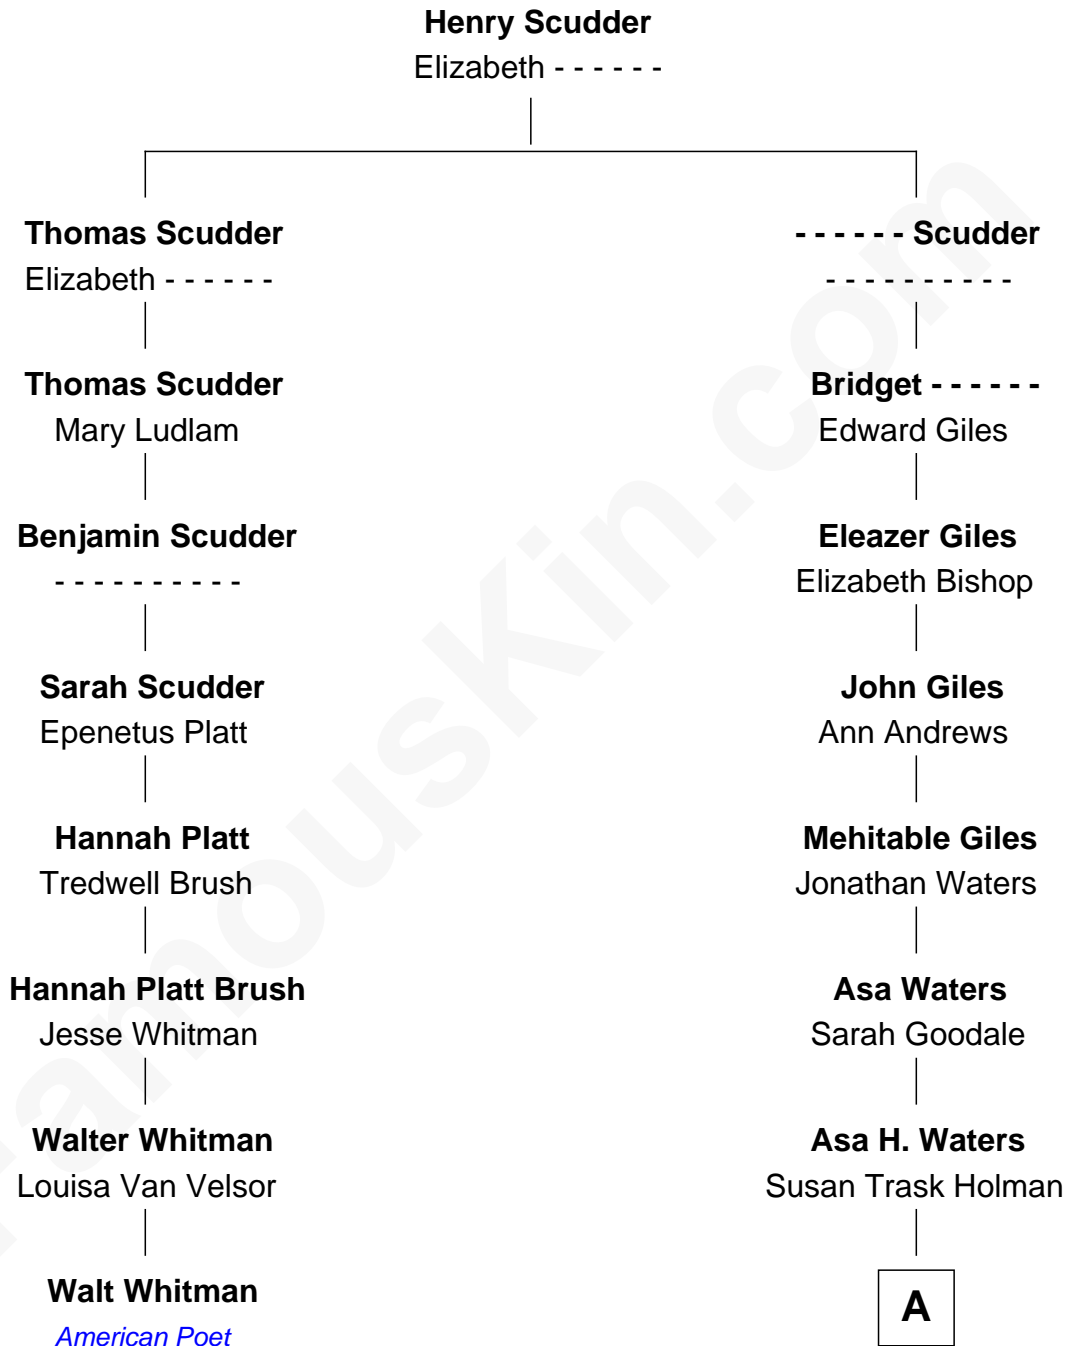

# FamousKin.com Relationship Chart of

**Walt Whitman**  
*American Poet*

7th cousin 2 times removed of

**William Howard Taft**  
*27th U.S. President*

A

|  
**Susan Holman Waters**  
Samuel Davenport Torrey

|  
**Louisa Maria Torrey**  
Alphonso Taft

|  
**William Howard Taft**  
*27th U.S. President*

FamousKin.com