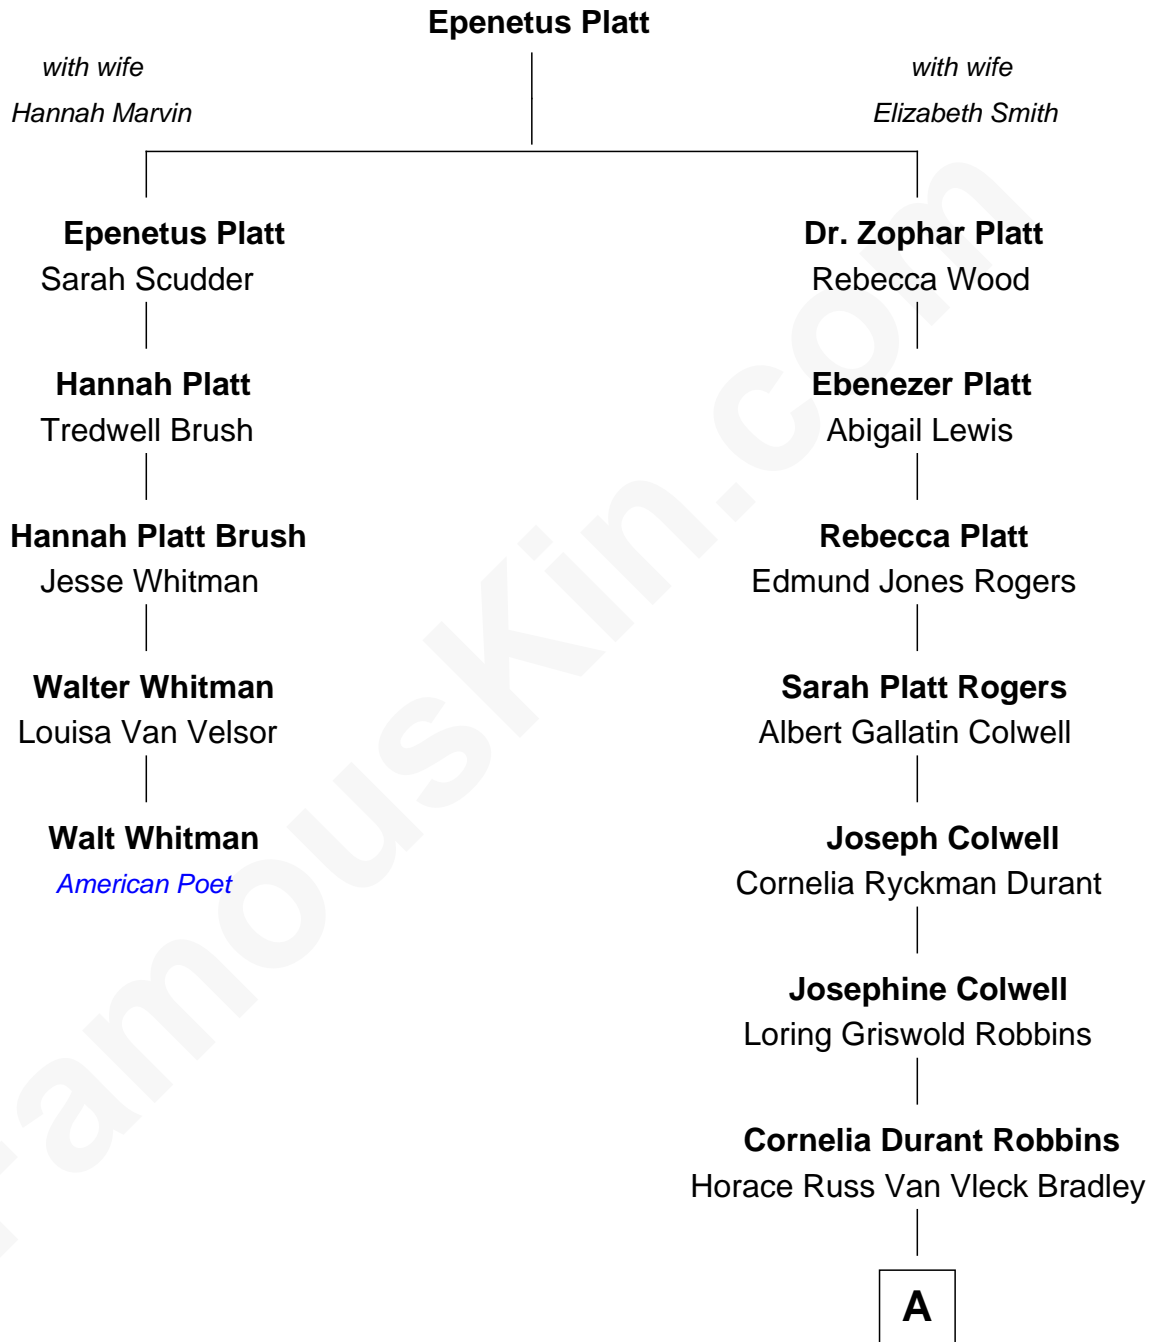

FamousKin.com Relationship Chart of

Walt Whitman
American Poet

4th cousin 4 times removed of

Jonathan Bush
Co-founder and CEO of athenahealth

A

Josephine Colwell Bradley

Jonathan James Bush

Jonathan Bush

Co-founder and CEO of athenahealth

FamousKin.com