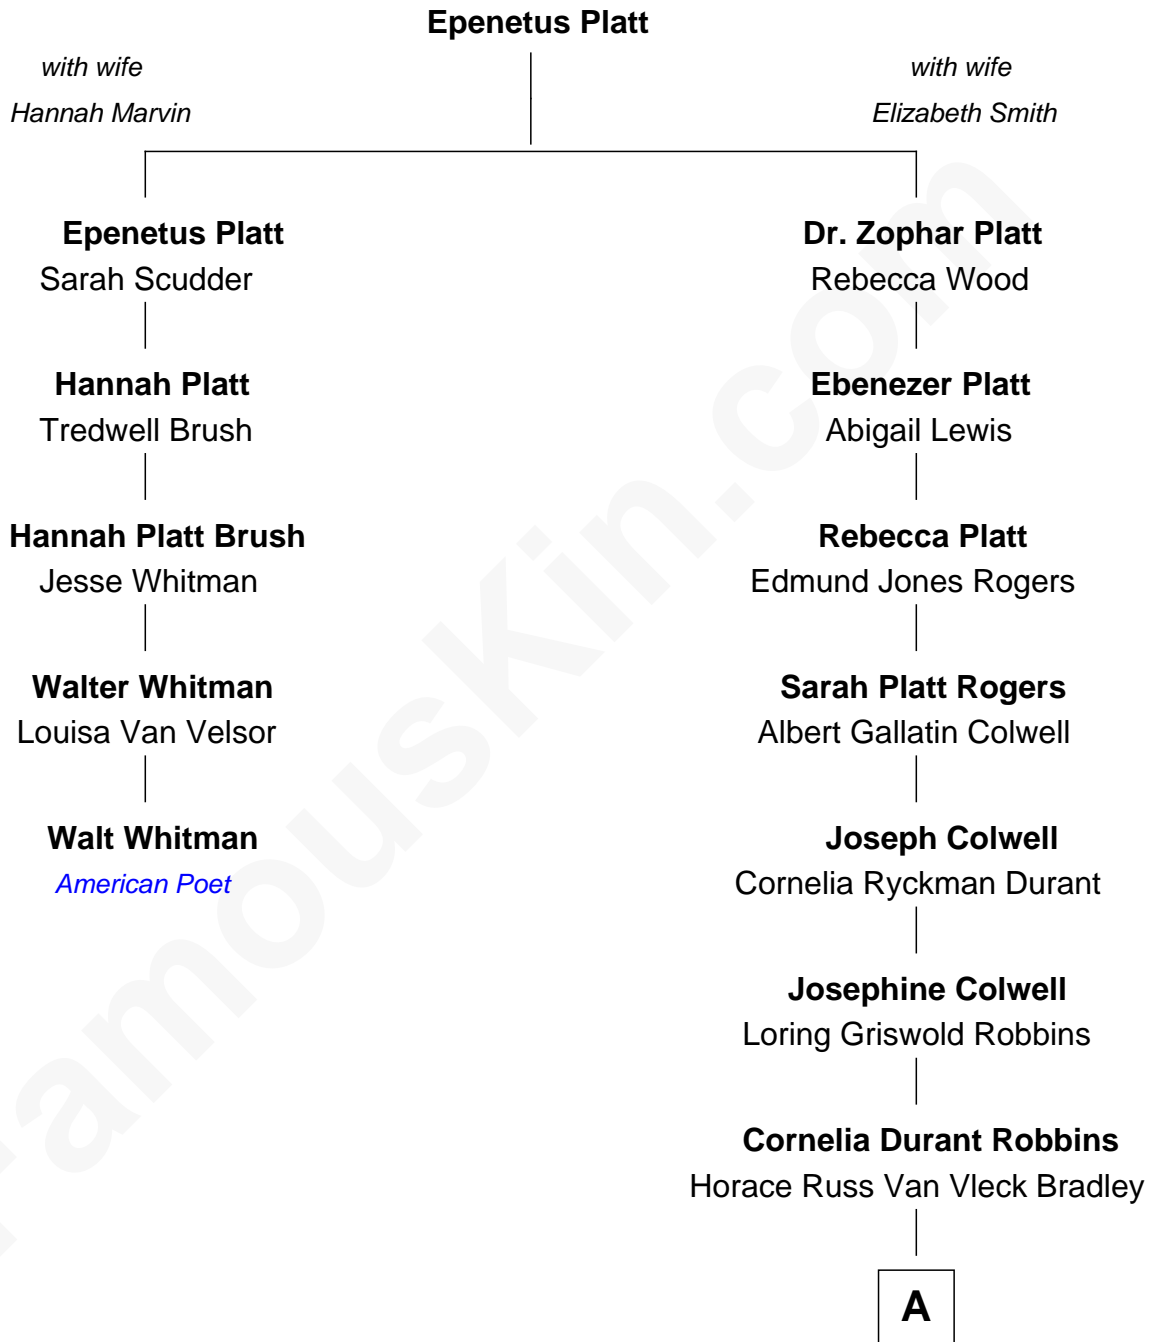

FamousKin.com Relationship Chart of

Walt Whitman
American Poet

4th cousin 4 times removed of

Billy Bush
TV Personality and Host

A

Josephine Colwell Bradley

Jonathan James Bush

Billy Bush