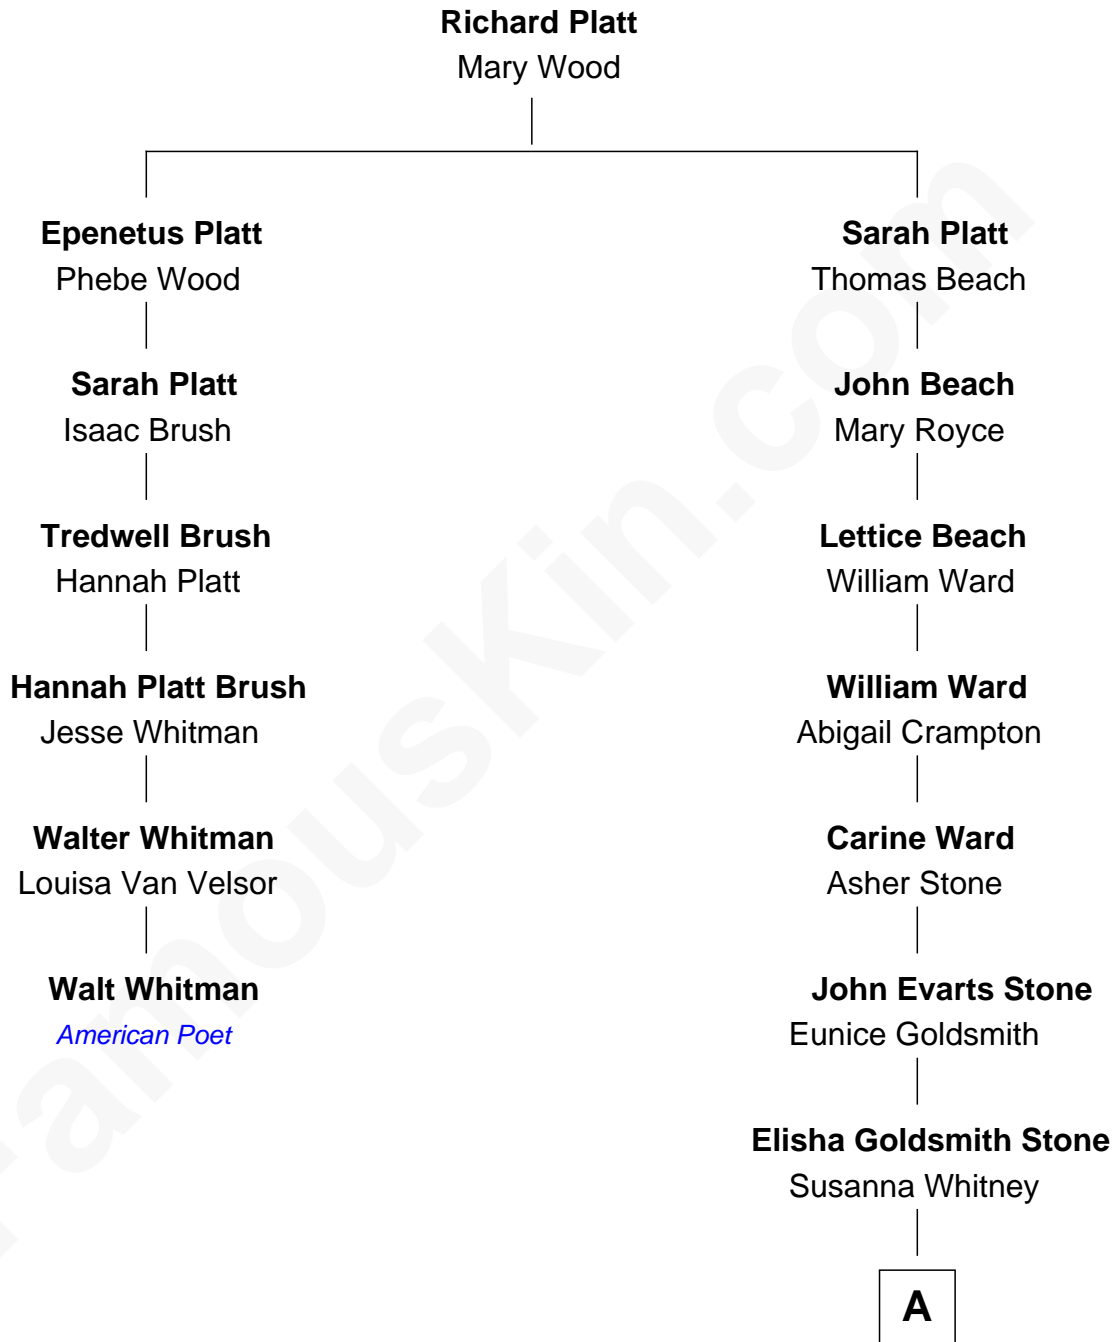

FamousKin.com Relationship Chart of

Walt Whitman

American Poet

5th cousin 7 times removed of

Billie Eilish

Singer and Songwriter

A

Medad Whitney Stone
Emma Forestine Jacobs

Medad Elisha Stone
Emma Sterling Bones

Mead Wilmer Stone
Elise Charlotte Seemann

Jean Stone
James Bernard O'Connell

Patrick O'Connell
Maggie May Baird

Billie Eilish
Singer and Songwriter